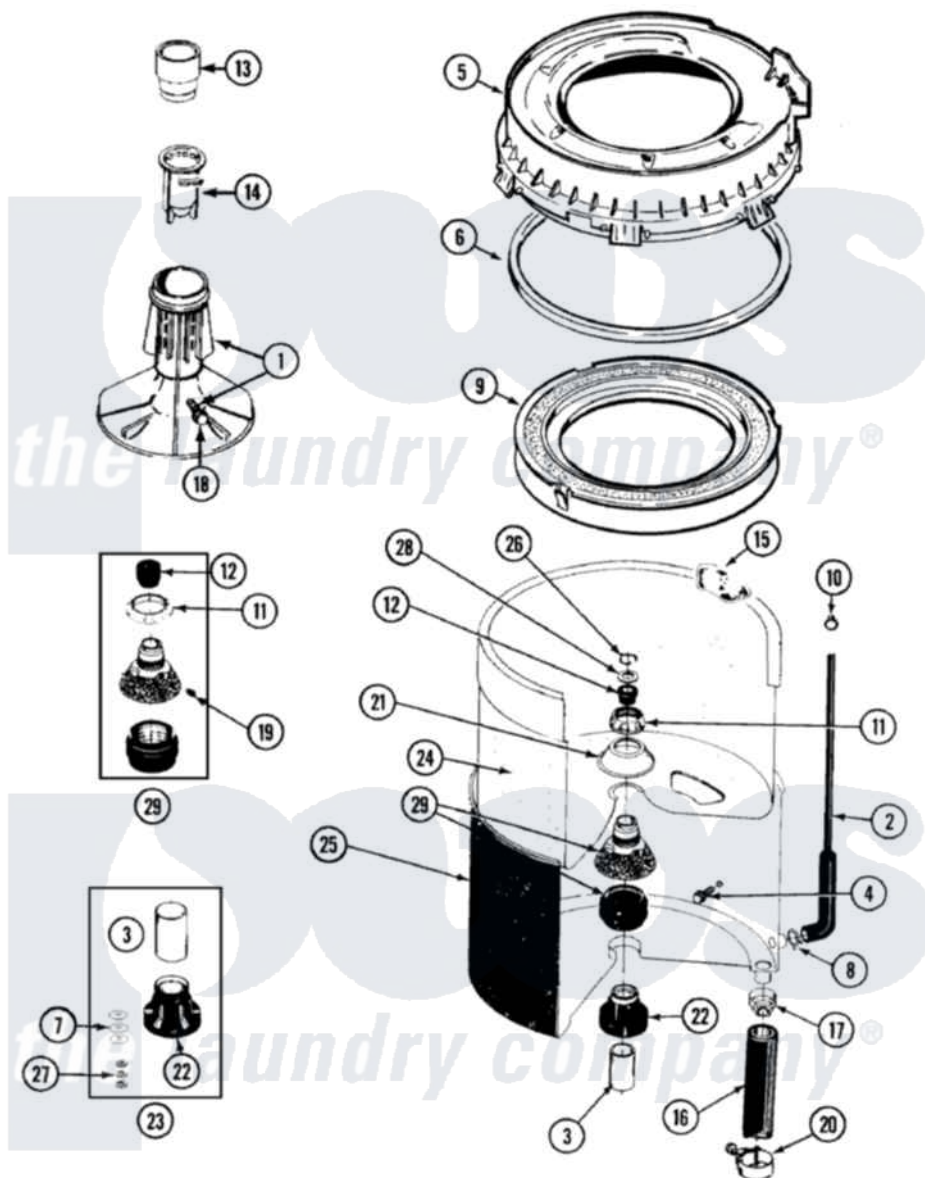

Maytag LAT7304GGE 07 - TUB

Maytag [Residential Maytag LAT7304GGE Washer Parts](#) Parts Diagram 07 - TUB
 Click on the part number to view part

Item	Original Part Number	Replaced By	Status	Part Description
1	207538			Agitator W/Lock Screw
2	22001036	22001619		Tube, Water Level Switch
3	211130			Bearing Liner, Tub Bearing
4	200744	W10175939		Bolt
"	205254	W10175938		Bolt
5	22001299			Tub Cover And Gasket Assembly
6	Y22001201	22001007		Gasket, Cover To Tub
7	211100			Washer, Outer Tub
8	211641			Clamp, 1-1/16"
9	22001142			Ring, Balance
10	410296	596669		Clamp, Manifold
11	211047	6-2110472		Nut- Clamp
12	Y0A4298	6-0A57420		Seal- Agitator
13	22001295			Housing, Dispenser
14	22001294			Cup, Dispensing
15	207219			Filter, Self-Cleaning

16	22001280		Hose, Drain
17	201011	285655	Clamp, Hose
18	206478	Not Available	SCREW & WASHER FOR AGITATOR
19	211618	22001423	Set Screw, Mounting Stem
20	202574	3367052	Clamp, Hose
21	211210		Washer, Clamping Nut
22	200824	6-2040130	Tub Bearin
23	204013	6-2040130	Tub Bearin
24	22001140	Y2201881	Tub, Inner Short White SP
25	22001115	22003312	Tub, Outer
26	Y015667		Retaining Ring
27	Y054867		Washer, Lock
28	Y015666		Washer, Retaining -
29	204012	6-2095720	Mounting S