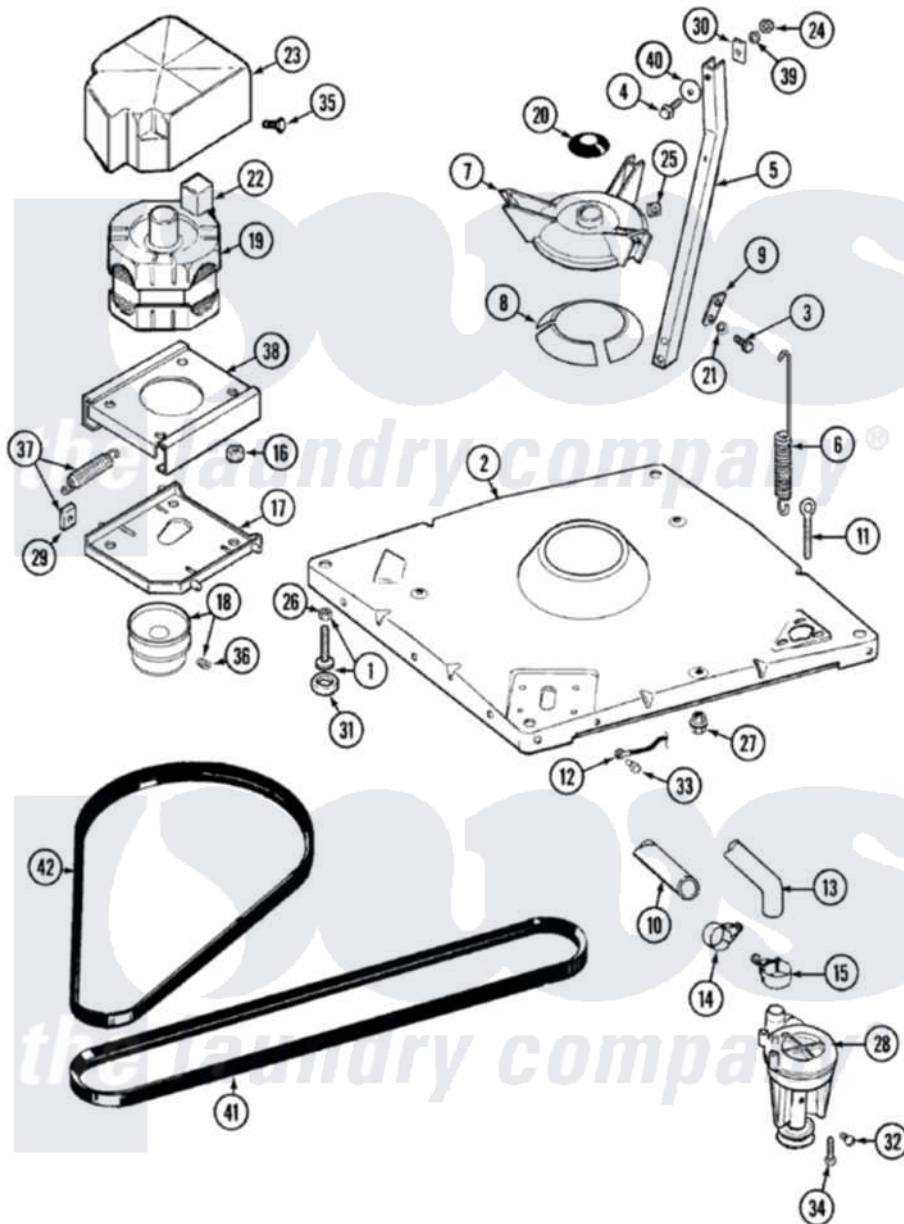

Maytag LAT7306AAE 01 - BASE

Maytag [Residential Maytag LAT7306AAE Washer Parts](#) Parts Diagram 01 - BASE
 Click on the part number to view part

Item	Original Part Number	Replaced By	Status	Part Description
1	Y302699	22003428		Leg, Adjustable
2	22001172	22002150		Base
3	Y015627			Screw- Hex
4	205254	W10175938		Bolt
"	200744	W10175939		Bolt
5	213100		Not Available	PART NOT USED
6	22001300			Spring, Centering
7	203725			Damper W/Bolt And Clip
8	203956			Damper Pad Kit
9	213073			Washer, Double Brace
10	22001816			Hose, Drain
11	216416			Bolt, Eye/Centering Spring
12	901220			Ground Wire
13	Y212989			Hose, Outer Tub To Pump
14	22001820	285655		Clamp, Hose
15	22001640	285655		Clamp, Hose

16	Y311426	3400029	Nut, Adapter Plate
17	22001301		Mount, Motor Lower-Assembly
18	200816	6-2008160	Pulley- MO
19	201805	12002351	Motor-Drve
20	22001586		Deflector, Water
21	911852	486009	Lockwasher
22	206505		Not Available
			PROD. No.201664-15, & No.205463-3.
"	206504		Motor External Start Switch
"	205132		Not Available
			SWITCH, MOTOR EXTERNAL START No.201664-14,205463-4 & 201800-4
"	205131		Switch, Motor External Start
23	215098		Shield, Motor
24	Y052734		Nut, Carrage Bolts And Bracket
25	Y052785		Nut, Brace To Damper
26	210385		Lock Nut For Adjustable Leg
27	211949		Nut, Adjustment Eyebolt
28	202203	6-2022030	Pump As Pa
29	204998	205000	Roller And Spring Kit 4+Spr
30	212979		Not Available
			WASHER, TUB BRACE
31	210684		Foot, Adjustable Leg
32	Y015408	22003235	Screw, Bearing Insert
33	Y705026	3370225	Screw
34	211880		Screw, HeX Head No.10 X 1/2 Inc
35	213121	3400111	Screw, 12-14 X 5/8
36	Y053241		Set Screw, Motor Pulley
37	205000		Roller And Spring Kit 4+Spr
38	214956		Motor Mount Assembly
39	Y054867		Washer, Lock
40	211100		Washer, Outer Tub
41	211124		Part Not Used
42	211125		V Belt, DriVe Pulley