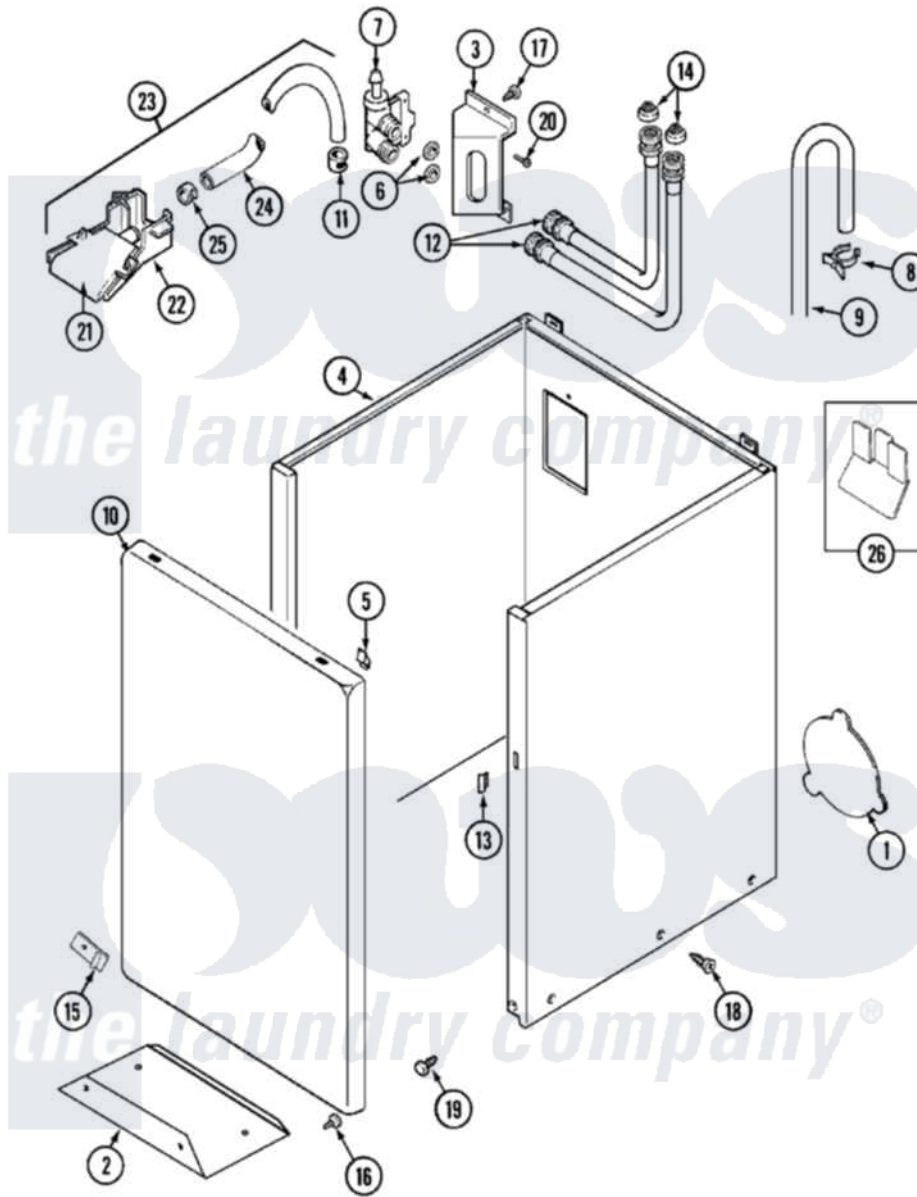

Maytag LAT7306AAE 02 - CABINET

Maytag [Residential Maytag LAT7306AAE Washer Parts](#) Parts Diagram 02 - CABINET
 Click on the part number to view part

Item	Original Part Number	Replaced By	Status	Part Description
1	22001683	22002924		Plate, Access
"	211878		Not Available	PLATE, ACCESS
"	211294	90767		Screw, 8A X 3/8 HeX Washer Head Tapping
2	213846			Guard, Belt
3	22003217	3370225		Screw
"	22002361			Bracket, Water Valve
4	22002379	22004425		Cabinet White Aspck
5	22001650			Fastener, Spring
6	Y013783			Washer, Inlet Hose
7	22002360			Valve, Water
"	214337	96160		Screen
8	22001815	22002765		Clip, Hose
9	22001816			Hose, Drain
10	22002366		Not Available	PANEL, FRONT (WHT)
11	216169	596669		Clamp, Manifold
12	202860			Inlet Hose Assembly

13	214376	22002331	Spacer, Front Panel
14	200961	12001413	Strainer And Washer Kit
15	22002376		Clip
"	12001341		Screw And Fastener Kit
"	22001995		Screw Note: Screw, Tumbler Front And Shroud
"	22002377		Clip, Retainer
"	22002378	27001200	Screw
16	211294	90767	Screw, 8A X 3/8 HeX Washer Head Tapping
17	22002372		Screw
18	213007		Xfor Cabinet See Cabinet, Back
19	213122	27001200	Screw
"	213121	3400111	Screw, 12-14 X 5/8
20	Y313561		Screw---NA
21	22001187		Injector
22	22001186		Injector
23	22001304		Water Injector Assembly
24	22001190		Hose, Injector
25	216169	596669	Clamp, Manifold
26	22001972		Clip, Cabinet