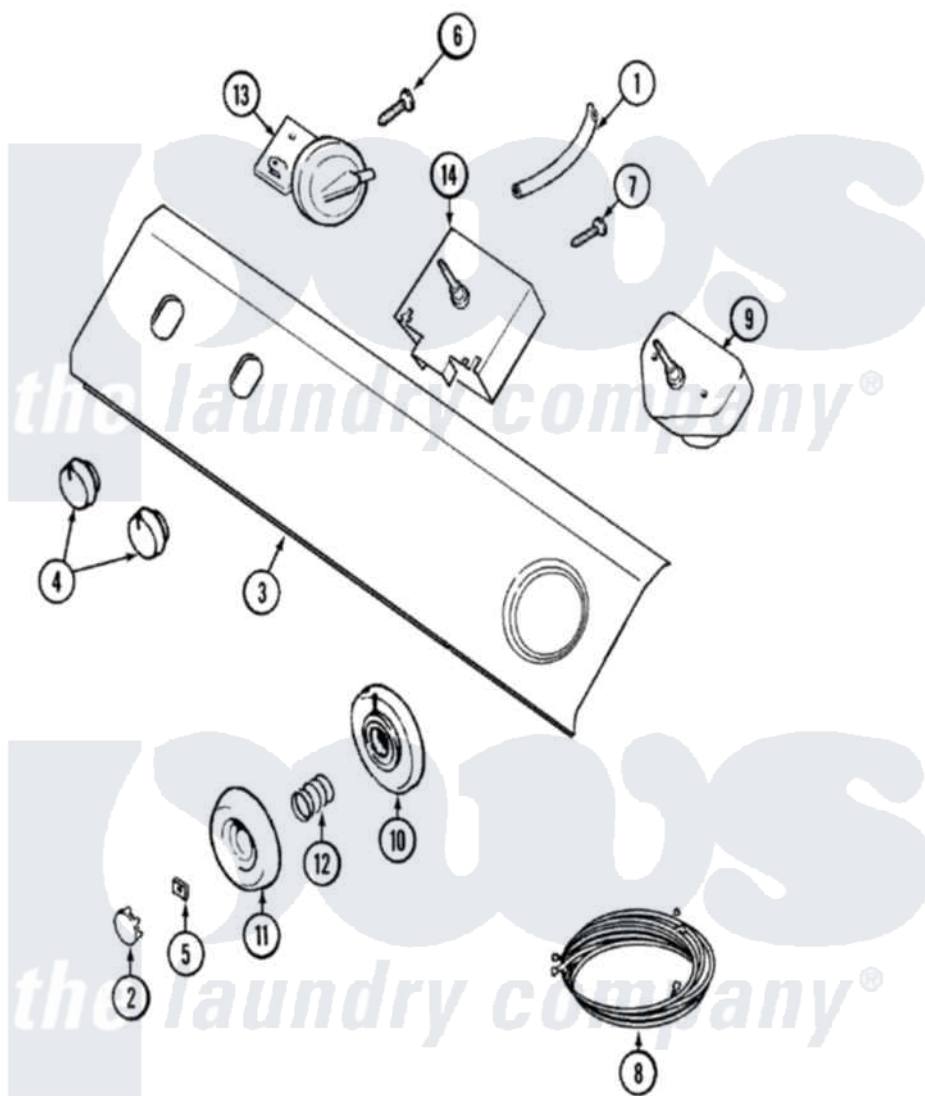

Maytag LAT7306AAE 04 - CONTROL PANEL

Maytag [Residential Maytag LAT7306AAE Washer Parts](#) Parts Diagram 04 - CONTROL PANEL

[Click on the part number to view part](#)

Item	Original Part Number	Replaced By	Status	Part Description
1	22001619			Tube, Water Level Switch
2	22001664			Timer Knob Insert/Cap
3	22002384			Panel, Control
4	22001663			Knob, Selector Switch
5	211605			Bezel, Timer Dial
6	22001662	8534058		Screw
7	22001661	3400094		Screw, 10-32 X 3/8
8	22002204		Not Available	HARNES, WIRE
9	22002183			Timer
10	22001660			Dial Skirt - White
11	22001659			Timer Knob - Grey
12	211065			Spring, Index Wheel
13	22001827			Switch, Water Level
14	22001655			Switch, Water Temp.
15	16000327		Not Available	GUIDE, QUICK REF. - MAYTAG
16	22002387		Not Available	MANUAL, USE & CARE