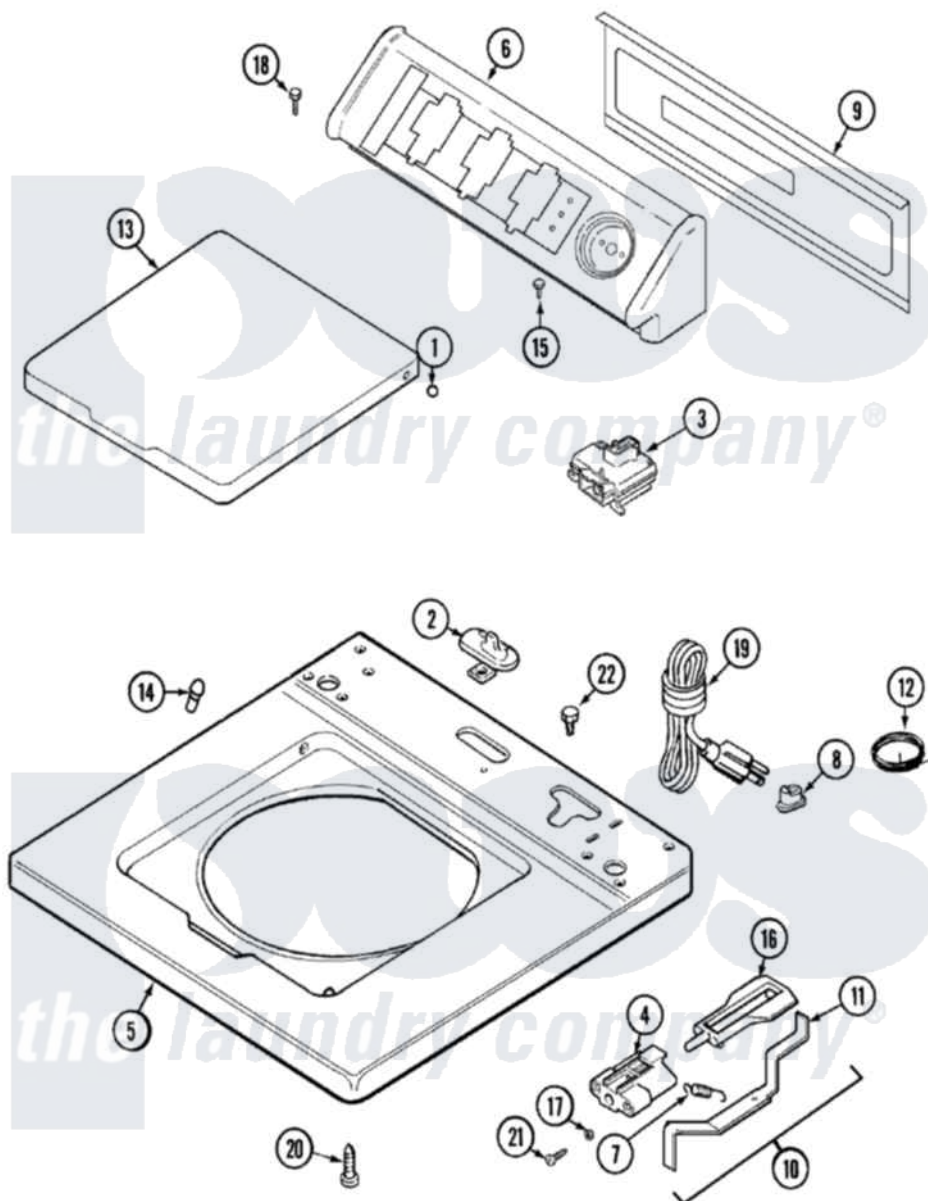

Maytag LAT7306AAE 05 - TOP

Maytag [Residential Maytag LAT7306AAE Washer Parts](#) Parts Diagram 05 - TOP
 Click on the part number to view part

Item	Original Part Number	Replaced By	Status	Part Description
1	211726			Hinge, Ball Lid
2	22001298			Cap, Top Cover
"	207159	489355		Screw, 8 X 1/2
3	22001967	12001908		Switch-Lid
4	22002135			Bracket, Unbalance
5	22002137			Cover Assembly, Top
6	22001670			Console
7	213720			Spring, Lid Switch
8	211881			Grommet, Cord Part Not Used-Gas Models Only
9	216423	3370225		Screw
"	22001814			Back Panel, Console
"	22001662	8534058		Screw
10	22001969			Unbalance Lever Assembly
11	22001968			Lever, Unbalance
12	22001654			Wire, Ground
"	Y705026	3370225		Screw

13	22001676	22001893	Lid
"	22001674	22001893	Lid
14	212716		Bumper, Lid
15	216423	3370225	Screw
16	216255		Plunger, Lid Switch
17	211500		Washer, Bracket To Top Cover
18	216423	3370225	Screw
19	208194	22003062	Cord, Power
20	22001402	214354	Screw, Top Cover To Cabnt.
21	22001600	25-7809	Screw, No.6-20 1/2 Flthd Torx
22	Y705026	3370225	Screw