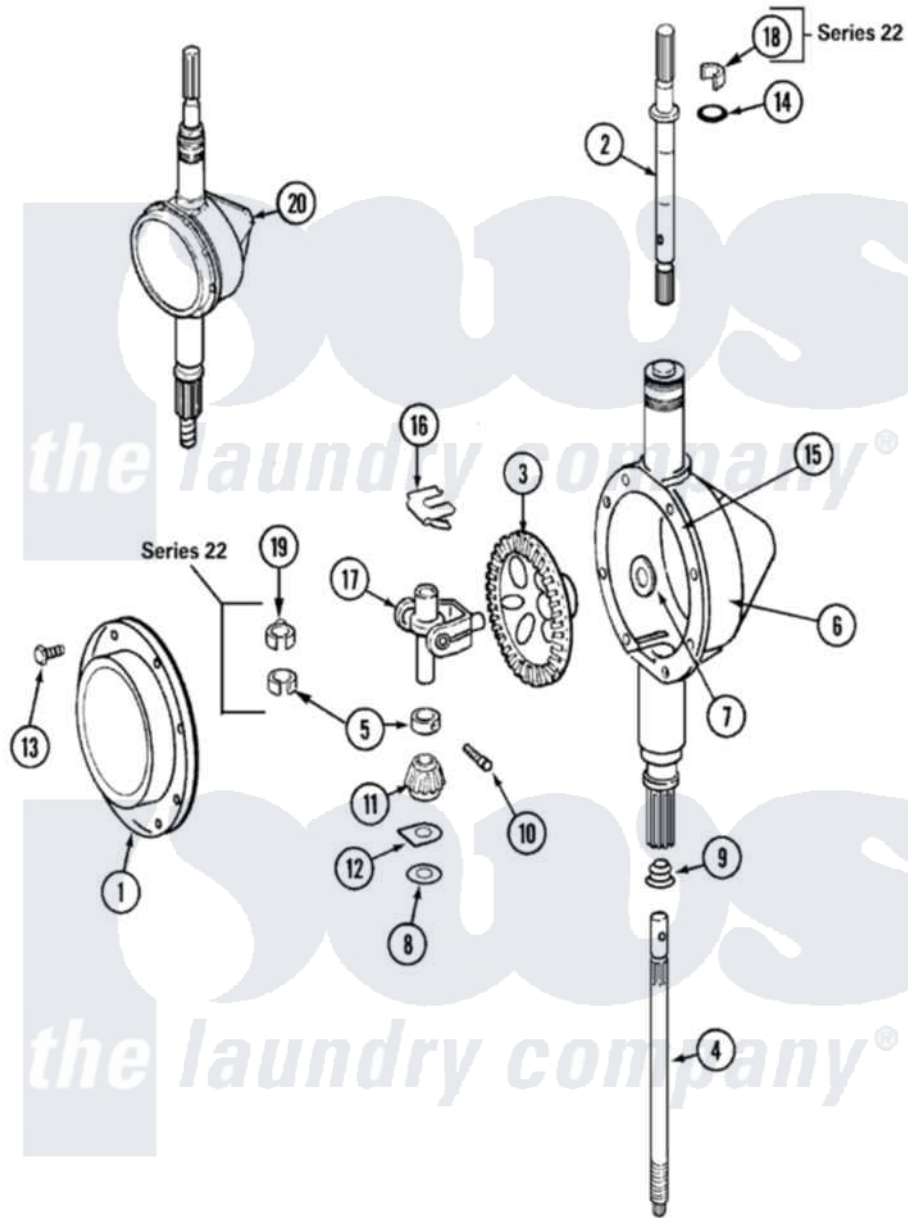

Maytag LAT7306AAE 06 - TRANSMISSION

Maytag [Residential Maytag LAT7306AAE Washer Parts](#) Parts Diagram 06 - TRANSMISSION
 Click on the part number to view part

Item	Original Part Number	Replaced By	Status	Part Description
1	206628			Cover, Transmission
2	22002415	6-2168983		Shaft- Agi
"	22002415	6-2168983		Shaft- Agi
3	206713	6-2067130		Gear- Beve
4	12001451			Ctr Shaft W/Collar Andkeeper-Sha
"	22002342	6-2300050		Shaft- Cen
5	22002353			Collar, Center Shaft
"	22002353			Collar, Center Shaft
6	22002416	6-2300100		Assembly-
"	22002537			Housing, Transmission
7	215394			Washer, Bevel Gear
8	211483	6-2114830		Washer- SP
9	206602	207843		Lip Seal Repair Kit
10	215401	W10221114		Pinion
"	W10124350		Not Available	NOT REQUIRED PART OR SEE NOTE

11	215401	W10221114		Pinion
12	215395			Plate, Clutch
13	215417		Not Available	SCREW, TRANSMISSION COVER
"	215417		Not Available	SCREW, TRANSMISSION COVER
14	210690			Seal, Rubber
"	22002417			O-Ring AgitatOr Shaft
15	Y058700	675652		Adhesive
16	215581			Spring, Agitator Shaft
"	W10124350		Not Available	NOT REQUIRED PART OR SEE NOTE
17	206685	6-2066850		Yoke
18	22002340			Collar, Agitator Shaft
19	22002341			Collar, Lower Plastic Keeper
20	22002131	W10172459		Transmison