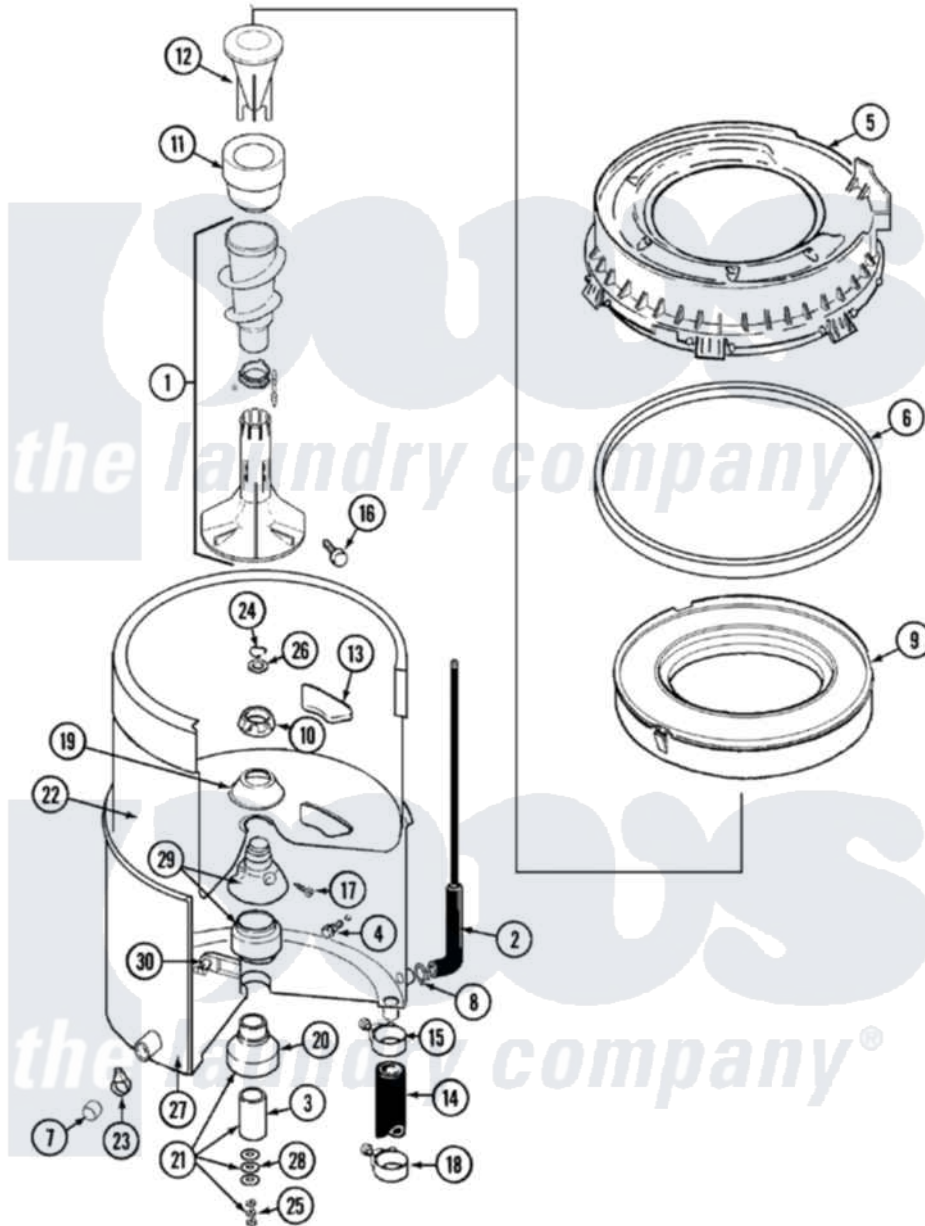

Maytag LAT7306AAE 07 - TUB

Maytag [Residential Maytag LAT7306AAE Washer Parts](#) Parts Diagram 07 - TUB
 Click on the part number to view part

Item	Original Part Number	Replaced By	Status	Part Description
1	207538			Agitator W/Lock Screw
2	22001036	22001619		Tube, Water Level Switch
3	211130			Bearing Liner, Tub Bearing
4	200744	W10175939		Bolt
"	205254	W10175938		Bolt
5	22001299			Tub Cover And Gasket Assembly
6	Y22001201	22001007		Gasket, Cover To Tub
7	214725			Cap For Spout-Outer Tub
8	211641			Clamp, 1-1/16"
9	22001142			Ring, Balance
10	211047	6-2110472		Nut- Clamp
11	22001295			Housing, Dispenser
12	22001294			Cup, Dispensing
13	207219			Filter, Self-Cleaning
14	Y212989			Hose, Outer Tub To Pump
15	22001640	285655		Clamp, Hose

16	22001819		Locking Screw And O Ring
17	22001423		Set Screw, Mounting Stem
18	22001640	285655	Clamp, Hose
19	211210		Washer, Clamping Nut
20	200824	6-2040130	Tub Bearin
21	204013	6-2040130	Tub Bearin
22	22001140	Y2201881	Tub, Inner Short White SP
23	214739	596669	Clamp, Manifold
24	Y015667		Retaining Ring
25	Y054867		Washer, Lock
26	Y015666		Washer, Retaining -
27	22001115	22003312	Tub, Outer
28	211100		Washer, Outer Tub
29	22001648	6-2095720	Mounting S
30	214434		Spout, Deflector