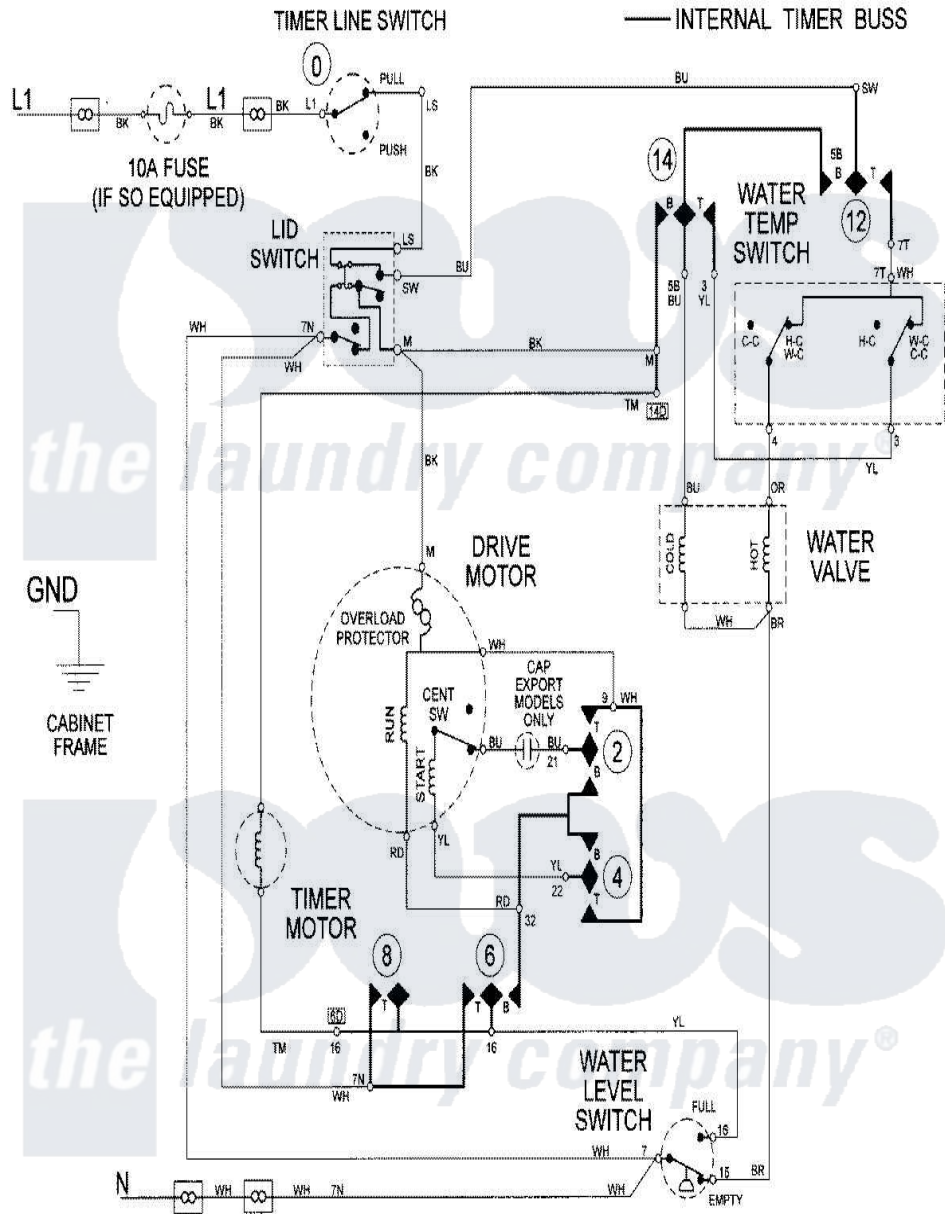

# Maytag LAT7306AAE 08 - WIRING INFORMATION

Maytag Residential Maytag LAT7306AAE Washer Parts Parts Diagram 08 - WIRING INFORMATION  
 Click on the part number to view part

Item	Original Part Number	Replaced By	Status	Part Description
NI	15002089		Not Available	WIRING INFORMATION