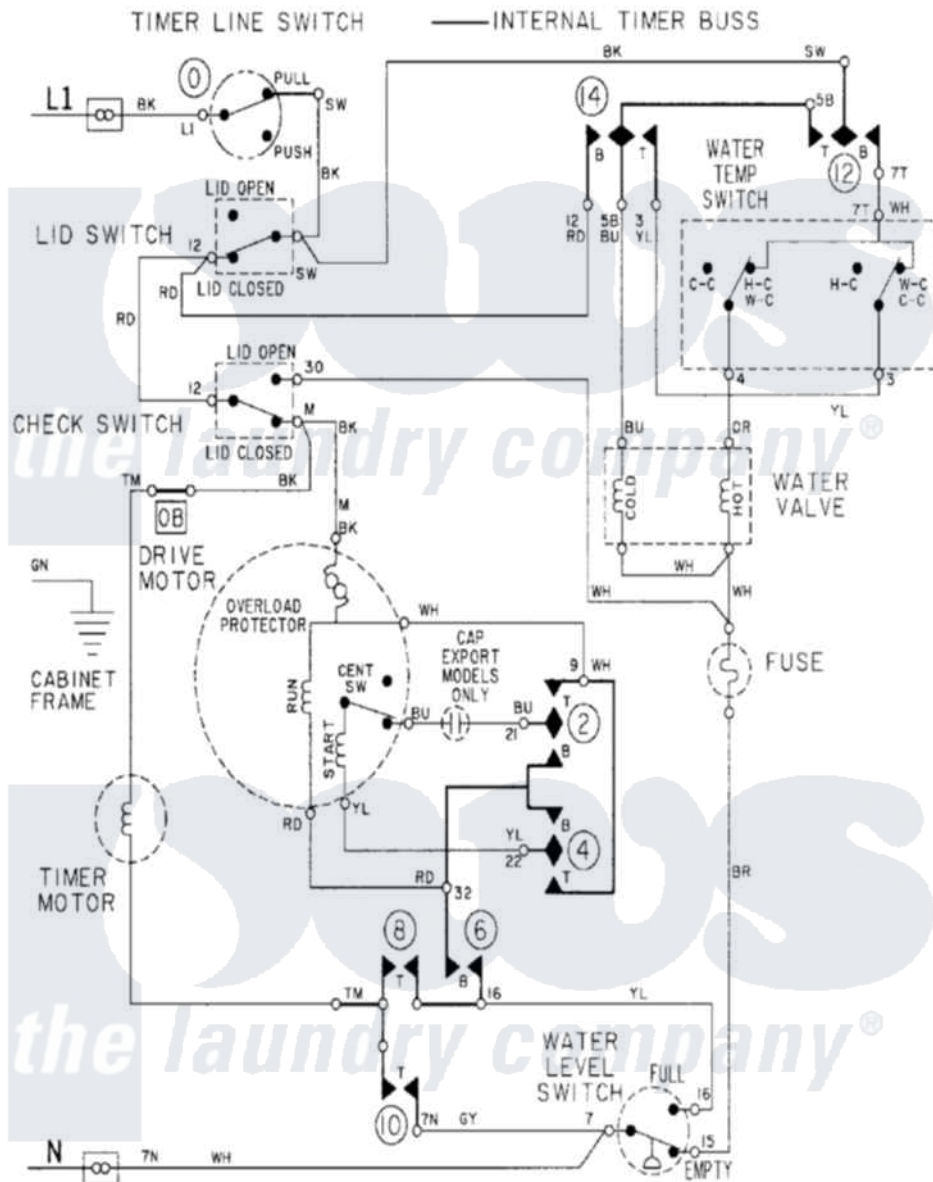

# Maytag LAT7314AAE 08 - WIRING INFORMATION

Maytag Residential Maytag LAT7314AAE Washer Parts Parts Diagram 08 - WIRING INFORMATION  
 Click on the part number to view part

Item	Original Part Number	Replaced By	Status	Part Description
NI	15001005		Not Available	WIRING INFORMATION