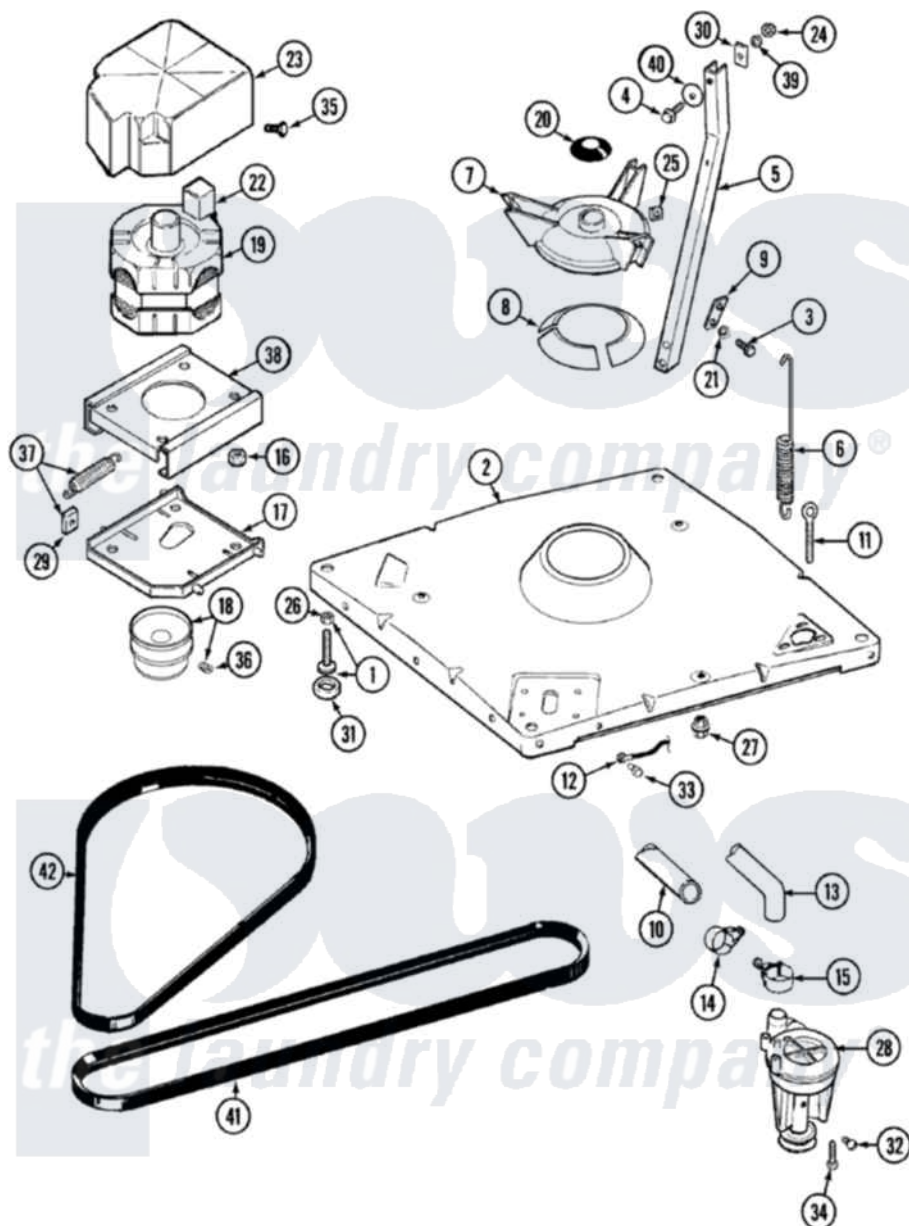

Maytag LAT7314AAL 01 - BASE

Maytag Residential Maytag LAT7314AAL Washer Parts Parts Diagram 01 - BASE
 Click on the part number to view part

Item	Original Part Number	Replaced By	Status	Part Description
1	Y302699	22003428		Leg, Adjustable
2	22001172	22002150		Base
3	Y015627			Screw- Hex
4	205254	W10175938		Bolt
"	200744	W10175939		Bolt
5	213100		Not Available	PART NOT USED
6	22001300			Spring, Centering
7	203725			Damper W/Bolt And Clip
8	203956			Damper Pad Kit
9	213073			Washer, Double Brace
10	214767	22001448		Hose, Pump
11	216416			Bolt, Eye/Centering Spring
12	901220			Ground Wire
13	Y212989			Hose, Outer Tub To Pump
14	202574	3367052		Clamp, Hose
15	202574	3367052		Clamp, Hose

16	Y311426	3400029	Nut, Adapter Plate
17	22001301		Mount, Motor Lower-Assembly
18	200816	6-2008160	Pulley- MO
19	201805	12002351	Motor-Drve
20	211028	22001586	Deflector, Water
21	911852	486009	Lockwasher
22	206505		Not Available PROD. No.201664-15, & No.205463-3.
"	205132		Not Available SWITCH, MOTOR EXTERNAL START No.201664-14,205463- 4 & 201800-4
23	215098		Shield, Motor
24	Y052734		Nut, Carrage Bolts And Bracket
25	Y052785		Nut, Brace To Damper
26	210385		Lock Nut For Adjustable Leg
27	211949		Nut, Adjustment Eyebolt
28	202203	6-2022030	Pump As Pa
29	204998	205000	Roller And Spring Kit 4+Spr
30	212979		Not Available WASHER, TUB BRACE
31	210684		Foot, Adjustable Leg
32	Y015408	22003235	Screw, Bearing Insert
33	912365	3370225	Screw
34	211880		Screw, HeX Head No.10 X 1/2 Inc
35	213121	3400111	Screw, 12-14 X 5/8
36	Y053241		Set Screw, Motor Pulley
37	205000		Roller And Spring Kit 4+Spr
38	206708	6-2097790	Transmison
39	214956		Motor Mount Assembly
40	Y054867		Washer, Lock
41	211100		Washer, Outer Tub