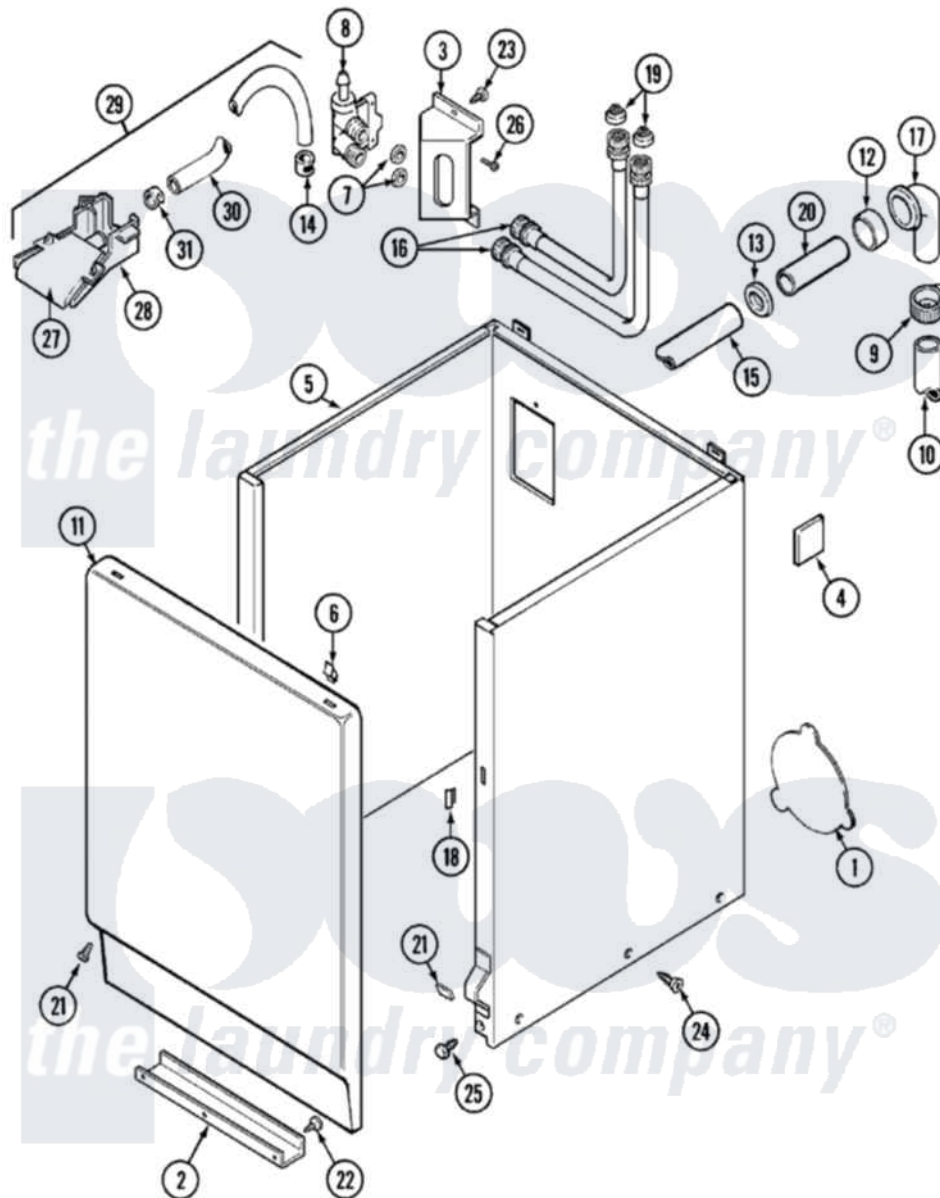

Maytag LAT7314AAL 02 - CABINET

Maytag [Residential Maytag LAT7314AAL Washer Parts](#) Parts Diagram 02 - CABINET
 Click on the part number to view part

Item	Original Part Number	Replaced By	Status	Part Description
1	211294	90767		Screw, 8A X 3/8 HeX Washer Head Tapping
"	211878		Not Available	PLATE, ACCESS
2	213846			Guard, Belt
3	214812	22002361		Bracket, Water Valve
4	215058			Pad, Cabinet Bumper
5	22001303			Cabinet ---NA
6	212982	22001650		Fastener, Spring
7	Y013783			Washer, Inlet Hose
8	214337	96160		Screen
"	22001274			Valve, Water
9	200908	285655		Clamp, Hose
10	216017			Hose, Drain
"	Y059149			(7/8" I.D. CARTON OF 50 FT.)
11	33001221	22001817		Sheet, Sound Damper
"	216078L		Not Available	PANEL, FRONT (ALM) SUB

12	214765		Gasket, Siphon Break
13	202574	3367052	Clamp, Hose
14	216169	596669	Clamp, Manifold
15	214767	22001448	Hose, Pump
16	202860		Inlet Hose Assembly
17	Y216016	W10116738	Elbow
18	214376	22002331	Spacer, Front Panel
19	200961	12001413	Strainer And Washer Kit
20	Y014874		Screw, Idler Arm And Sleeve
"	206638		Siphon Break
21	204439		Screw And Fstner Assembly
22	211294	90767	Screw, 8A X 3/8 HeX Washer Head Tapping
23	212276	W10116760	Screw
24	213007		Xfor Cabinet See Cabinet, Back
25	213121	3400111	Screw, 12-14 X 5/8
"	213122	27001200	Screw
26	Y313561		Screw----NA
27	22001187		Injector
28	22001186		Injector
29	22001304		Water Injector Assembly
30	22001190		Hose, Injector
31	216170	489503	Clamp