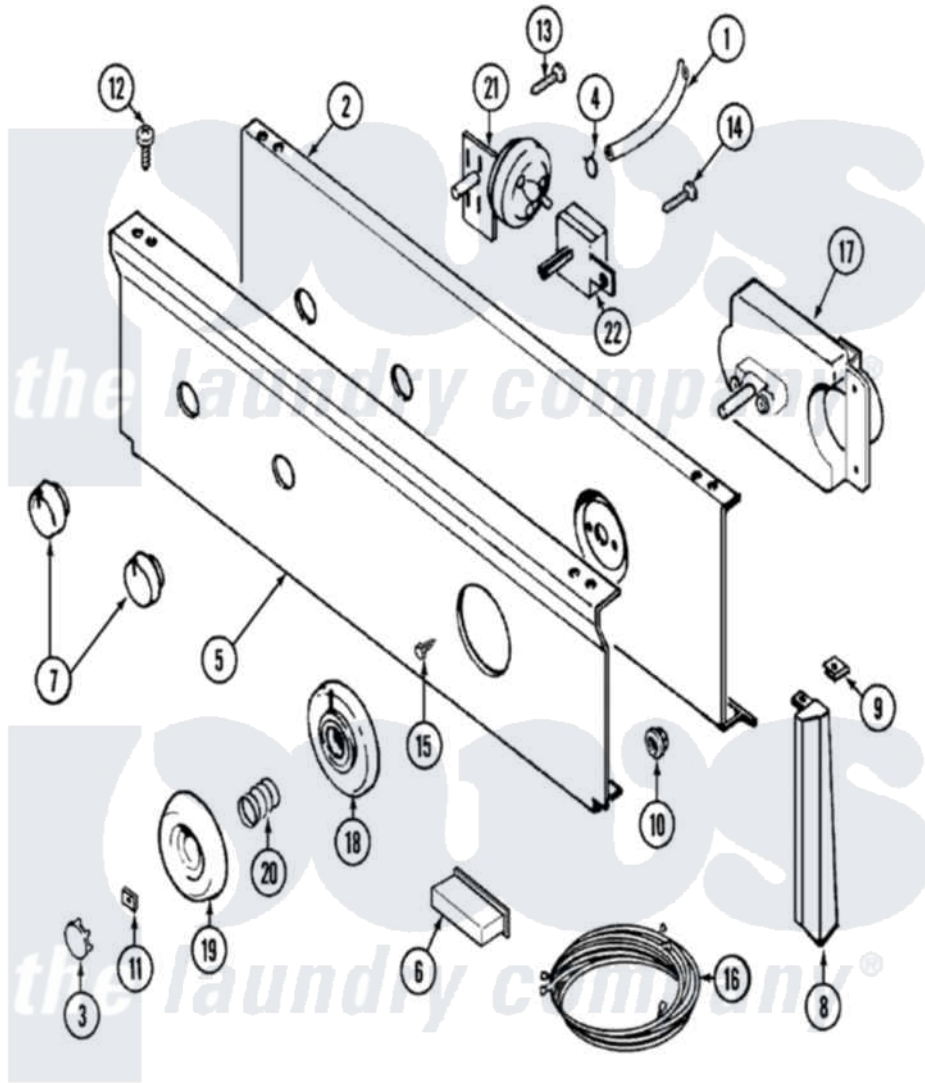

Maytag LAT7314AAL 04 - CONTROL PANEL

Maytag [Residential Maytag LAT7314AAL Washer Parts](#) Parts Diagram 04 - CONTROL PANEL

[Click on the part number to view part](#)

| Item | Original Part Number | Replaced By | Status | Part Description |
|------|--------------------------|--------------------------|---------------|--|
| 1 | 22001036 | 22001619 | | Tube, Water Level Switch |
| 2 | 315483 | 3370225 | | Screw |
| " | 204807 | | | Ground Wire, Supp. Plte To Top Cover |
| " | 22001132 | | | Plate, Support |
| 3 | 216193 | | Not Available | CAP, TIMER KNOB (BLK) |
| 4 | 410296 | 596669 | | Clamp, Manifold |
| 5 | 22001220 | | | Panel, Control |
| 6 | 214897 | | | Pad, Control Panel |
| 7 | 22001267 | | | Knob, Selector Switch |
| 8 | 22001288 | | | End Cap, Control Panel |
| " | 22001290 | | | End Cap, Control Panel |
| 9 | 214894 | | | Fastener, End Cap |
| 10 | 214872 | | | Palnut, End Cap Note: Nut, Lamp Holder |
| 11 | 211605 | | | Bezel, Timer Dial |
| 12 | 311728 | 210032 | | Screw, No.8 X 9/16 Ctsk Note: |

| | | | | |
|----|--------------------------|---------------------------|---------------|---------------------------------|
| 12 | 214120 | 21032 | | Screw, Inlet Duct |
| 13 | 211168 | W10139210 | | Screw, 8-18 X 5/16 |
| 14 | 211168 | W10139210 | | Screw, 8-18 X 5/16 |
| 15 | 216412 | | | Screw, Bracket To Timer |
| 16 | 22001316 | | | Wire Harness, Main |
| 17 | 22001255 | | | Timer RPR |
| 18 | 22001264 | | Not Available | BEZEL, TIMER KNOB (BLK) |
| 19 | 215828 | | | Knob, Timer |
| 20 | 211065 | | | Spring, Index Wheel |
| 21 | 208203 | | Not Available | SWITCH, WATER LEVEL(4 POSITION) |
| 22 | 208283 | | Not Available | SWITCH, WATER TEMPERATURE |
| 23 | 22001105 | | Not Available | MANUAL, USE & CARE |
| " | 16000327 | | Not Available | GUIDE, QUICK REF. - MAYTAG |