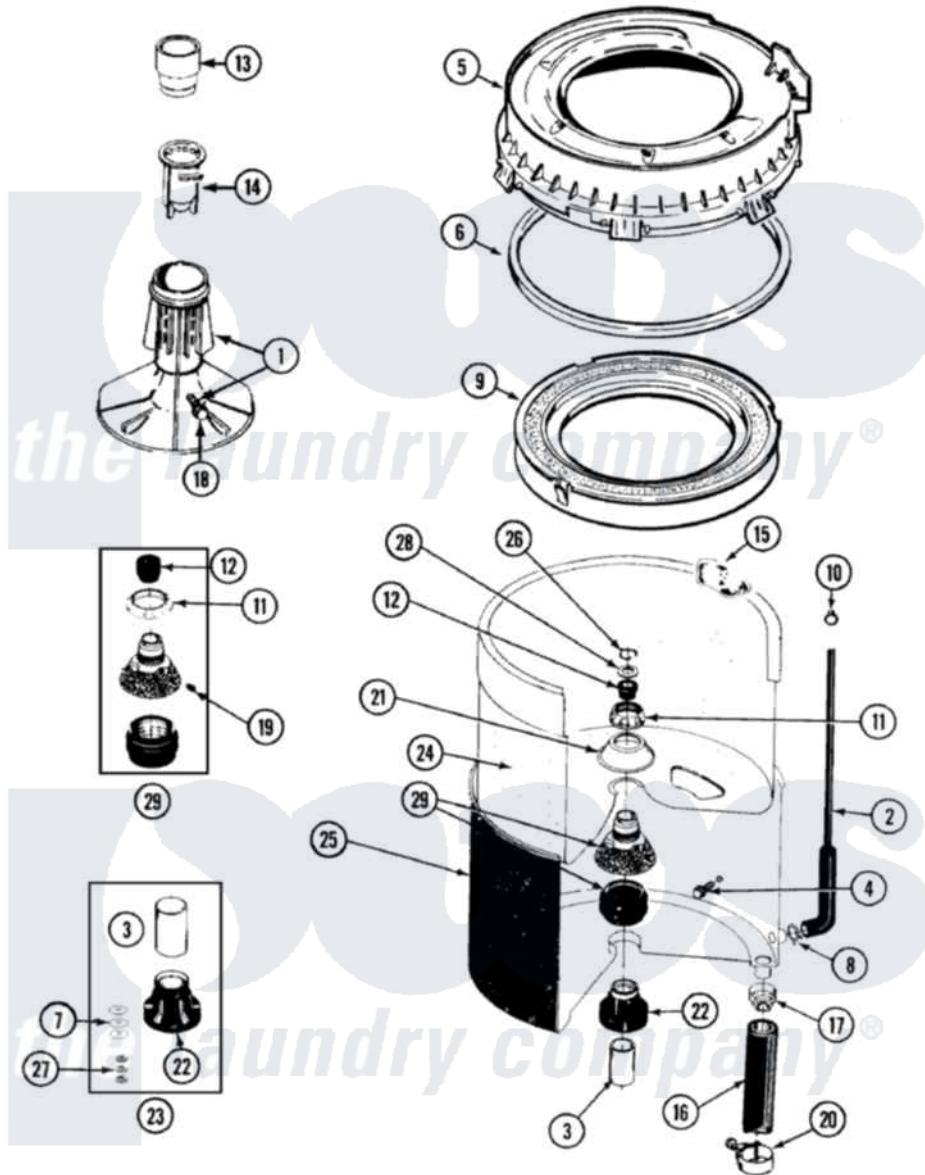

Maytag LAT7314AAL 07 - TUB

Maytag [Residential Maytag LAT7314AAL Washer Parts](#) Parts Diagram 07 - TUB
 Click on the part number to view part

Item	Original Part Number	Replaced By	Status	Part Description
1	207538			Agitator W/Lock Screw
2	22001036	22001619		Tube, Water Level Switch
3	211130			Bearing Liner, Tub Bearing
4	200744	W10175939		Bolt
"	205254	W10175938		Bolt
5	22001299			Tub Cover And Gasket Assembly
6	Y22001201	22001007		Gasket, Cover To Tub
7	211100			Washer, Outer Tub
8	211641			Clamp, 1-1/16"
9	22001142			Ring, Balance
10	410296	596669		Clamp, Manifold
11	211047	6-2110472		Nut- Clamp
12	Y0A4298	6-0A57420		Seal- Agitator
13	22001295			Housing, Dispenser
14	22001294			Cup, Dispensing
15	207219			Filter, Self-Cleaning

16	Y212989		Hose, Outer Tub To Pump
17	201011	285655	Clamp, Hose
18	206478	Not Available	SCREW & WASHER FOR AGITATOR
19	211618	22001423	Set Screw, Mounting Stem
20	202574	3367052	Clamp, Hose
21	211210		Washer, Clamping Nut
22	200824	6-2040130	Tub Bearin
23	204013	6-2040130	Tub Bearin
24	22001140	Y2201881	Tub, Inner Short White SP
25	22001115	22003312	Tub, Outer
26	Y015667		Retaining Ring
27	Y054867		Washer, Lock
28	Y015666		Washer, Retaining -
29	204012	6-2095720	Mounting S