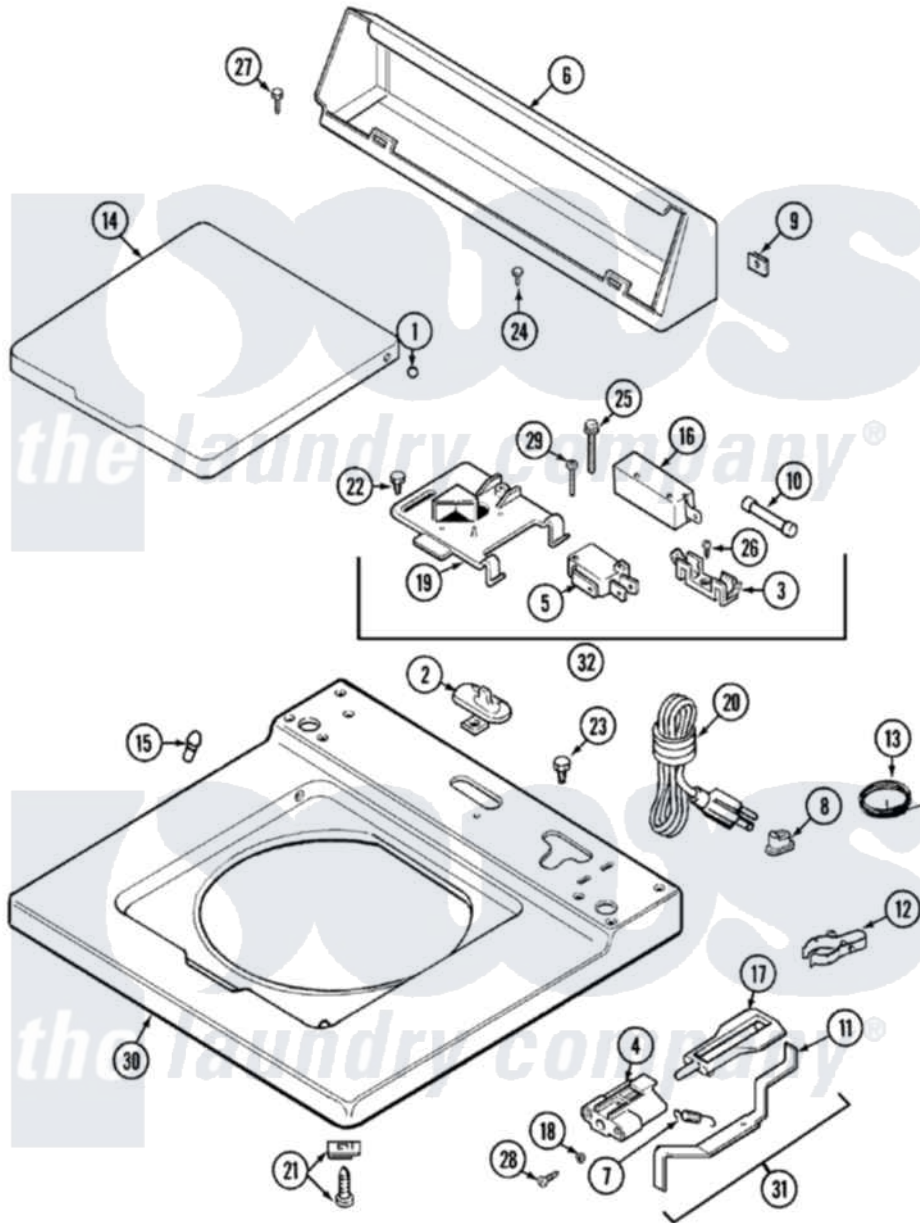

Maytag LAT7314AAM 05 - TOP

Maytag [Residential Maytag LAT7314AAM Washer Parts](#) Parts Diagram 05 - TOP
 Click on the part number to view part

| Item | Original Part Number | Replaced By | Status | Part Description |
|------|--------------------------|--------------------------|---------------|---|
| 1 | 211726 | | | Hinge, Ball Lid |
| 2 | 207159 | 489355 | | Screw, 8 X 1/2 |
| " | 22001298 | | | Cap, Top Cover |
| 3 | 207167 | | | Block, Fuse |
| 4 | 216256 | | Not Available | BRACKET, UNBALANCE |
| 5 | 207166 | | | Switch, Check |
| 6 | 205635L | | Not Available | CONSOLE (ALM) |
| 7 | 213720 | | | Spring, Lid Switch |
| 8 | 211881 | | | Grommet, Cord Part Not Used-Gas Models Only |
| 9 | 215075 | | | Fastener, Control Panel To Console |
| 10 | 207168 | 22001682 | | Switch Assembly, Lid W/4amp Fuse |
| 11 | 22001136 | | | Lever, Unbalance |
| 12 | 301548 | | | Clamp, Ground Wire |
| 13 | 311155 | | | Ground Wire And Clamp |