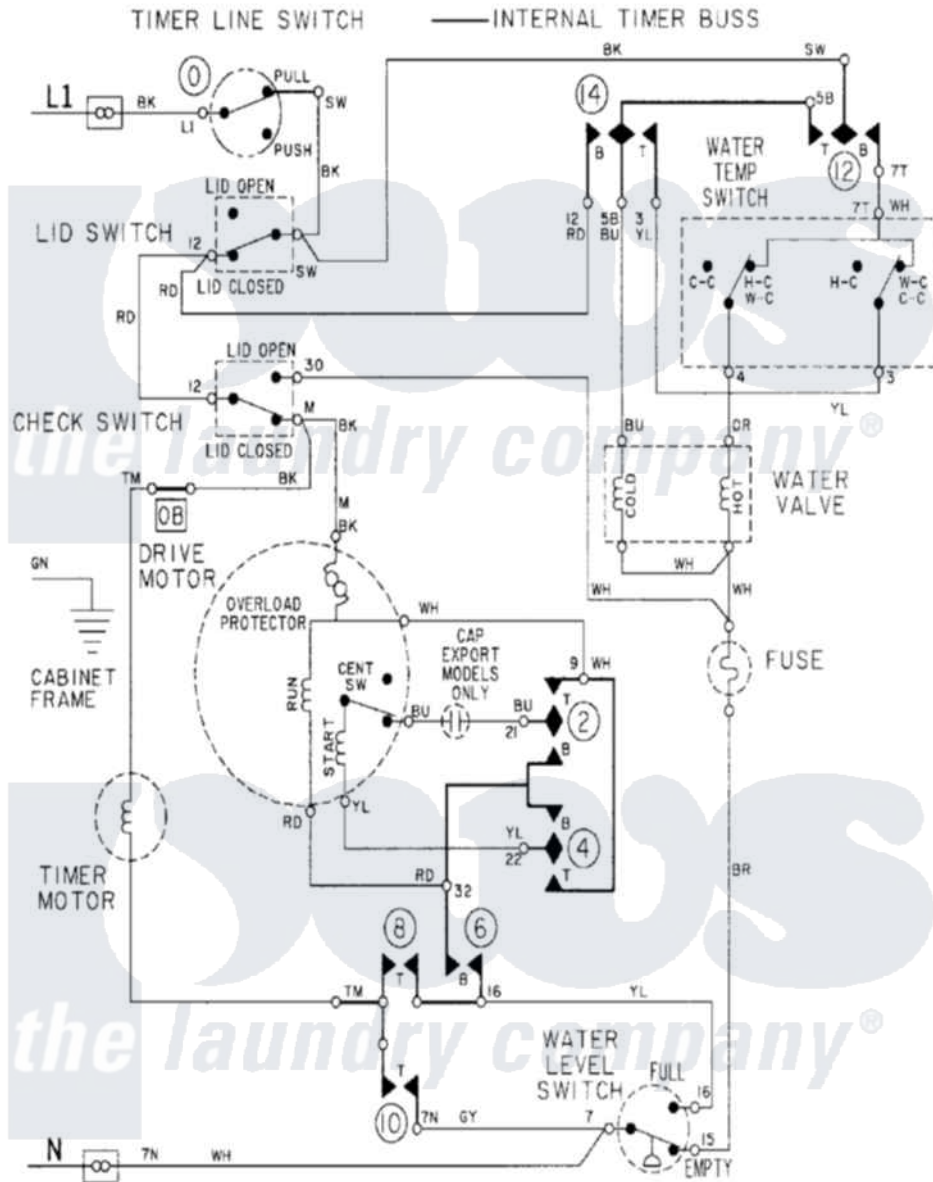

Maytag LAT7314AAM 08 - WIRING INFORMATION

Maytag Residential Maytag LAT7314AAM Washer Parts Parts Diagram 08 - WIRING INFORMATION
 Click on the part number to view part

Item	Original Part Number	Replaced By	Status	Part Description
NI	15001005		Not Available	WIRING INFORMATION