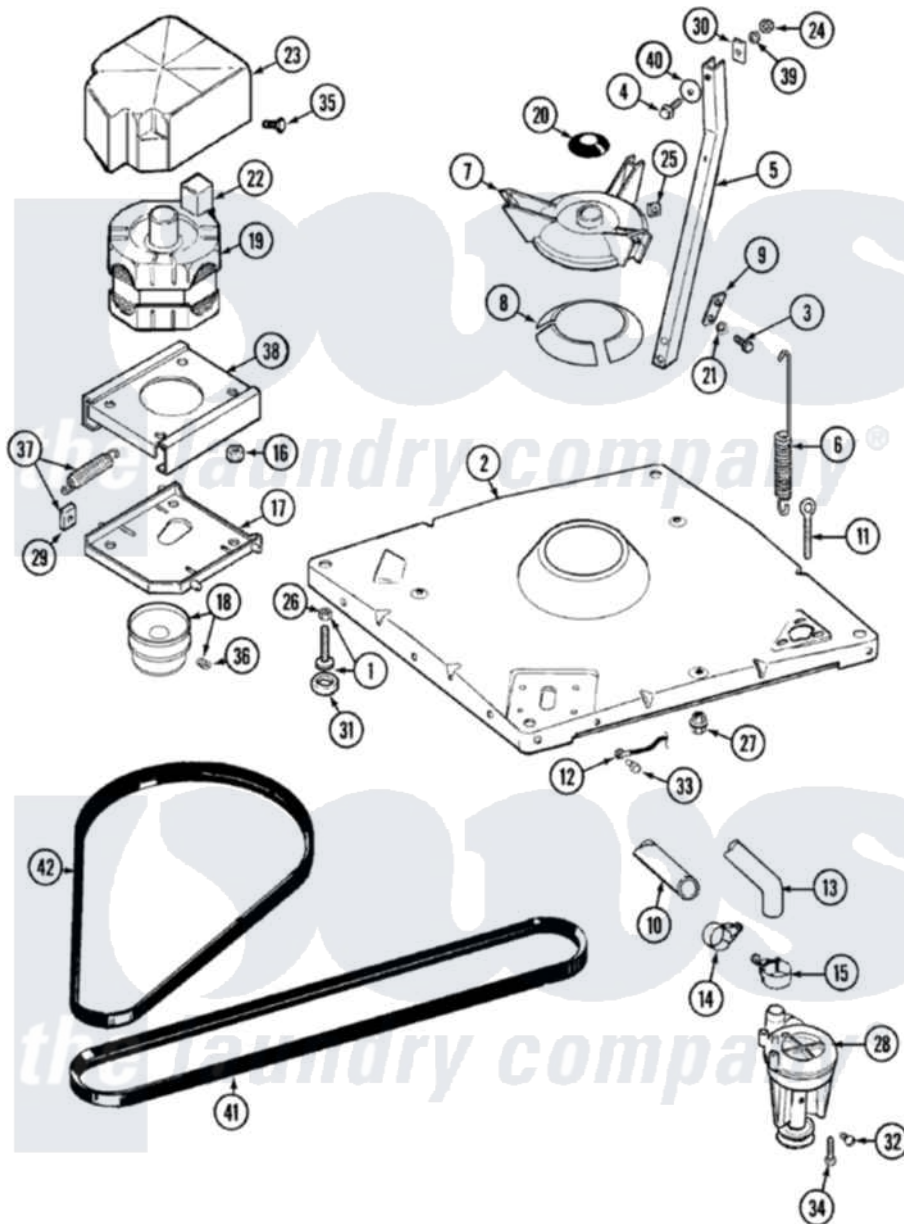

Maytag LAT7334AAL 01 - BASE

Maytag Residential Maytag LAT7334AAL Washer Parts Parts Diagram 01 - BASE
 Click on the part number to view part

Item	Original Part Number	Replaced By	Status	Part Description
1	Y302699	22003428		Leg, Adjustable
2	22001172	22002150		Base
3	Y015627			Screw- Hex
4	205254	W10175938		Bolt
"	200744	W10175939		Bolt
5	213100		Not Available	PART NOT USED
6	22001300			Spring, Centering
7	203725			Damper W/Bolt And Clip
8	203956			Damper Pad Kit
9	213073			Washer, Double Brace
10	214767	22001448		Hose, Pump
11	216416			Bolt, Eye/Centering Spring
12	901220			Ground Wire
13	Y212989			Hose, Outer Tub To Pump
14	202574	3367052		Clamp, Hose
15	202574	3367052		Clamp, Hose

16	Y311426	3400029	Nut, Adapter Plate
17	22001301		Mount, Motor Lower-Assembly
18	200816	6-2008160	Pulley- MO
19	201805	12002351	Motor-Drve
20	211028	22001586	Deflector, Water
21	911852	486009	Lockwasher
22	206505		Not Available PROD. No.201664-15, & No.205463-3.
"	205132		Not Available SWITCH, MOTOR EXTERNAL START No.201664-14,205463- 4 & 201800-4
23	215098		Shield, Motor
24	Y052734		Nut, Carrage Bolts And Bracket
25	Y052785		Nut, Brace To Damper
26	210385		Lock Nut For Adjustable Leg
27	211949		Nut, Adjustment Eyebolt
28	202203	6-2022030	Pump As Pa
29	204998	205000	Roller And Spring Kit 4+Spr
30	212979		Not Available WASHER, TUB BRACE
31	210684		Foot, Adjustable Leg
32	Y015408	22003235	Screw, Bearing Insert
33	912365	3370225	Screw
34	211880		Screw, HeX Head No.10 X 1/2 Inc
35	213121	3400111	Screw, 12-14 X 5/8
36	Y053241		Set Screw, Motor Pulley
37	205000		Roller And Spring Kit 4+Spr
38	206708	6-2097790	Transmison
39	214956		Motor Mount Assembly
40	Y054867		Washer, Lock
41	211100		Washer, Outer Tub