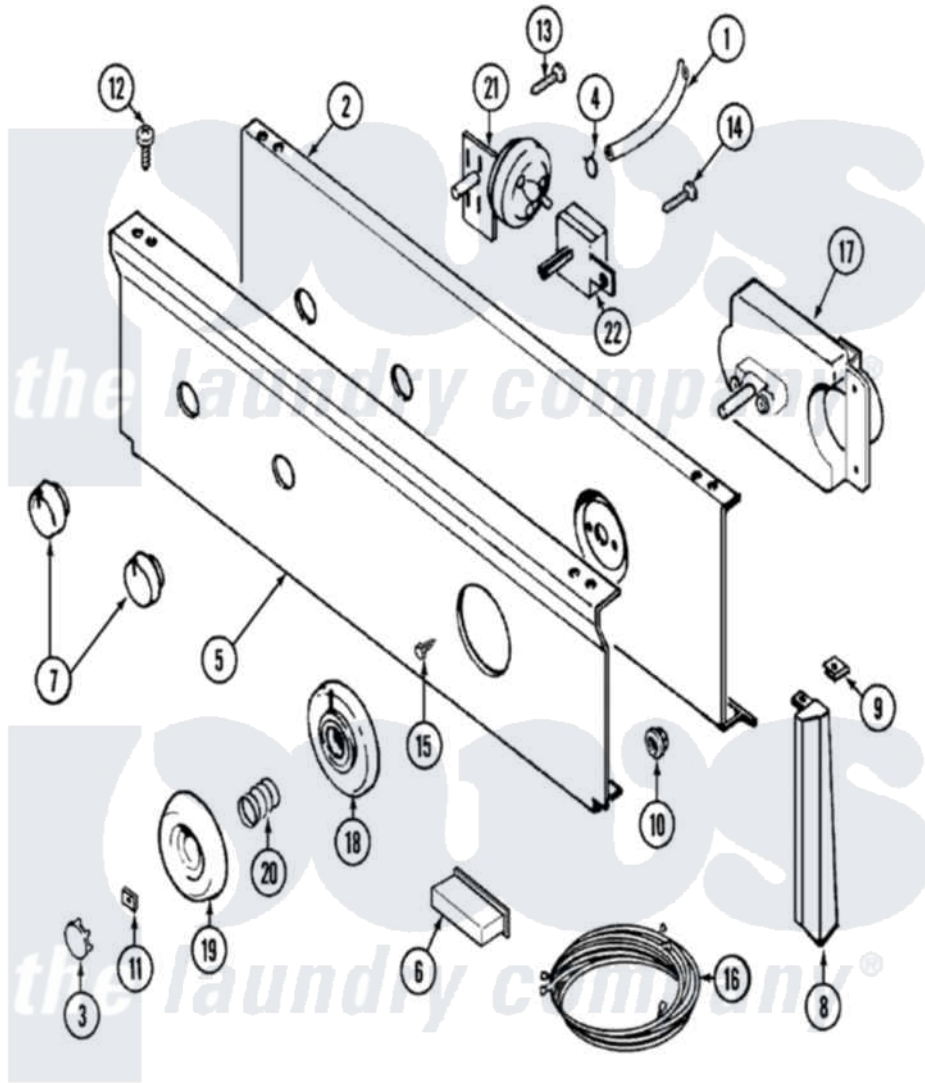

Maytag LAT7334AAL 04 - CONTROL PANEL

Maytag [Residential Maytag LAT7334AAL Washer Parts](#) Parts Diagram 04 - CONTROL PANEL

[Click on the part number to view part](#)

Item	Original Part Number	Replaced By	Status	Part Description
1	22001036	22001619		Tube, Water Level Switch
2	315483	3370225		Screw
"	204807			Ground Wire, Supp. Plte To Top Cover
"	22001132			Plate, Support
3	216193		Not Available	CAP, TIMER KNOB (BLK)
4	410296	596669		Clamp, Manifold
5	22001022		Not Available	PANEL, CONTROL (BLK)
6	214897			Pad, Control Panel
7	22001267			Knob, Selector Switch
8	22001288			End Cap, Control Panel
"	22001290			End Cap, Control Panel
9	214894			Fastener, End Cap
10	214872			Palnut, End Cap Note: Nut, Lamp Holder
11	211605			Bezel, Timer Dial
12	311728	210032		Screw, No.8 X 9/16 Ctsk Note:

12	214120	21032	Screw, Inlet Duct
13	211168	W10139210	Screw, 8-18 X 5/16
14	211168	W10139210	Screw, 8-18 X 5/16
15	216412		Screw, Bracket To Timer
16	22001316		Wire Harness, Main
17	22001025		Timer RPR
18	22001264	Not Available	BEZEL, TIMER KNOB (BLK)
19	215828		Knob, Timer
20	211065		Spring, Index Wheel
21	208206		Switch, Pressure
22	208283	Not Available	SWITCH, WATER TEMPERATURE