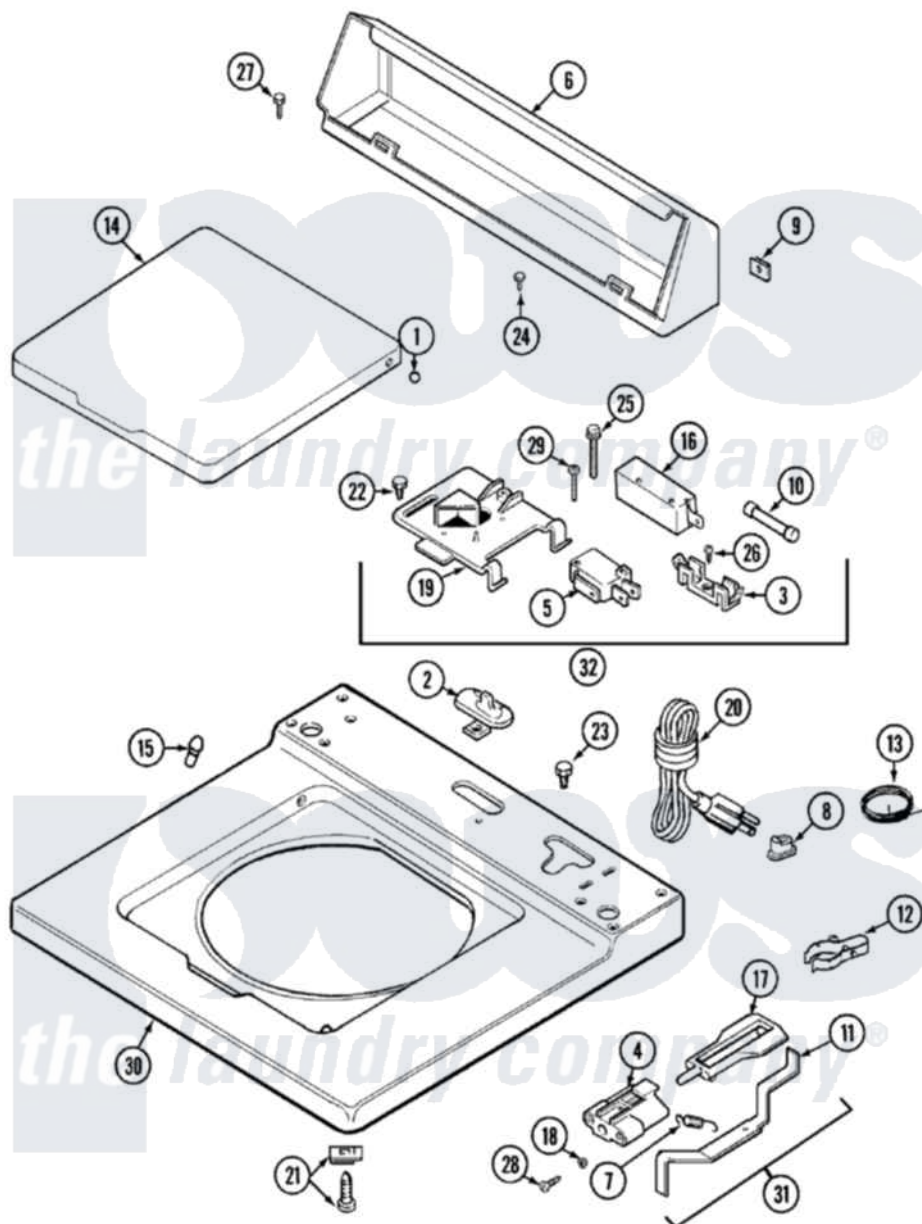

# Maytag LAT7334AAL 05 - TOP

Maytag [Residential Maytag LAT7334AAL Washer Parts](#) Parts Diagram 05 - TOP  
 Click on the part number to view part

Item	Original Part Number	Replaced By	Status	Part Description
1	<a href="#">211726</a>			Hinge, Ball Lid
2	207159	<a href="#">489355</a>		Screw, 8 X 1/2
"	<a href="#">22001298</a>			Cap, Top Cover
3	<a href="#">207167</a>			Block, Fuse
4	216256		Not Available	BRACKET, UNBALANCE
5	<a href="#">207166</a>			Switch, Check
6	205635L		Not Available	CONSOLE (ALM)
7	<a href="#">213720</a>			Spring, Lid Switch
8	<a href="#">211881</a>			Grommet, Cord Part Not Used-Gas Models Only
9	<a href="#">215075</a>			Fastener, Control Panel To Console
10	207168	<a href="#">22001682</a>		Switch Assembly, Lid W/4amp Fuse
11	<a href="#">22001136</a>			Lever, Unbalance
12	<a href="#">301548</a>			Clamp, Ground Wire
13	<a href="#">311155</a>			Ground Wire And Clamp

14	22001029		Not Available	LID (CANADA-ALM)---NA
"	22001207		Not Available	LID W/LEGEND (ALM)---NA
15	<a href="#">212716</a>			Bumper, Lid
16	205415	<a href="#">279347</a>		Switch-Lid
17	<a href="#">216255</a>			Plunger, Lid Switch
18	<a href="#">211500</a>			Washer, Bracket To Top Cover
19	Y215699	<a href="#">22001678</a>		Bracket, Switch And Fuse
20	208194	<a href="#">22003062</a>		Cord, Power
21	<a href="#">204445</a>			Screw And Fastener Assembly
22	207159	<a href="#">489355</a>		Screw, 8 X 1/2
23	315483	<a href="#">3370225</a>		Screw
24	216423	<a href="#">3370225</a>		Screw
25	<a href="#">213501</a>			Screw, No.6-20 X 1-1/8 Inch
26	<a href="#">Y311711</a>			Screw, Fuse Block
27	<a href="#">Y313559</a>			Screw
28	910182	<a href="#">25-7809</a>		Screw, No.6-20 1/2 Flthd Torx
29	<a href="#">22001352</a>			Screw, Check Switch
30	22001118		Not Available	TOP, MAIN (ALM)---NA
31	<a href="#">22001311</a>			Unbalance Lever Assembly
32	207176	<a href="#">22001682</a>		Switch Assembly, Lid W/4amp Fuse