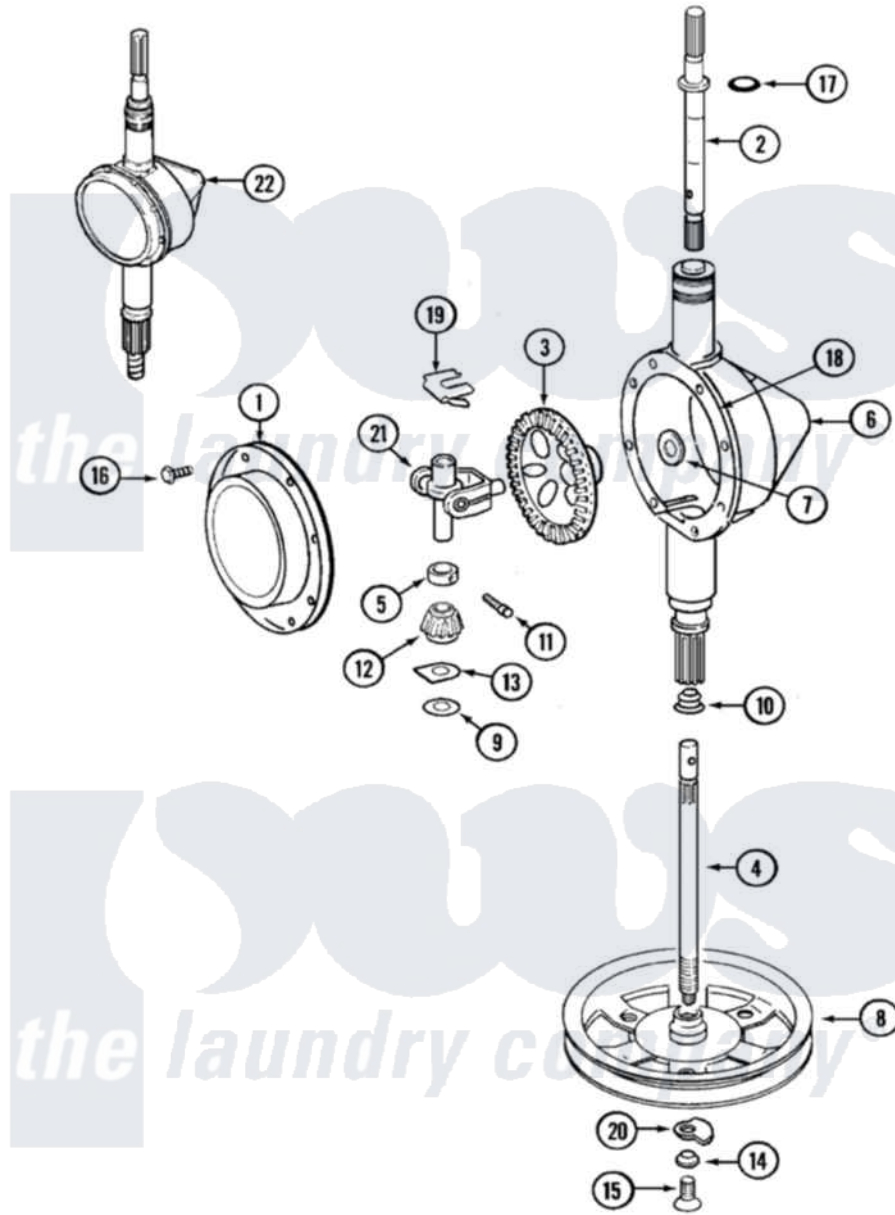

Maytag LAT7334AAL 06 - TRANSMISSION

Maytag Residential Maytag LAT7334AAL Washer Parts Parts Diagram 06 - TRANSMISSION
 Click on the part number to view part

Item	Original Part Number	Replaced By	Status	Part Description
1	206628			Cover, Transmission
2	207153	6-2097820		Kit- Shaft
3	206713	6-2067130		Gear- Beve
4	215411	12001451		Ctr Shaft W/Collar Andkeeper- Sha
5	215415		Not Available	COLLAR, LOWER
6	206625	6-2097790		Transmison
7	215394			Washer, Bevel Gear
8	211059	6-2301530		Pulley
9	211483	6-2114830		Washer- SP
10	206602	207843		Lip Seal Repair Kit
11	Y206629			Pin, Collar
12	215401	W10221114		Pinion
13	215395			Plate, Clutch
14	211090	22003555		Washer, Stop Lug
15	211375	681582		Screw
				SCREW, TRANSMISSION

16	215417	Not Available	SCREW, TRANSMISSION COVER
17	210690		Seal, Rubber
18	Y058700	675652	Adhesive
19	215581		Spring, Agitator Shaft
20	211089		Lug, Stop Pulley
21	206685	6-2066850	Yoke
22	206708	6-2097790	Transmison