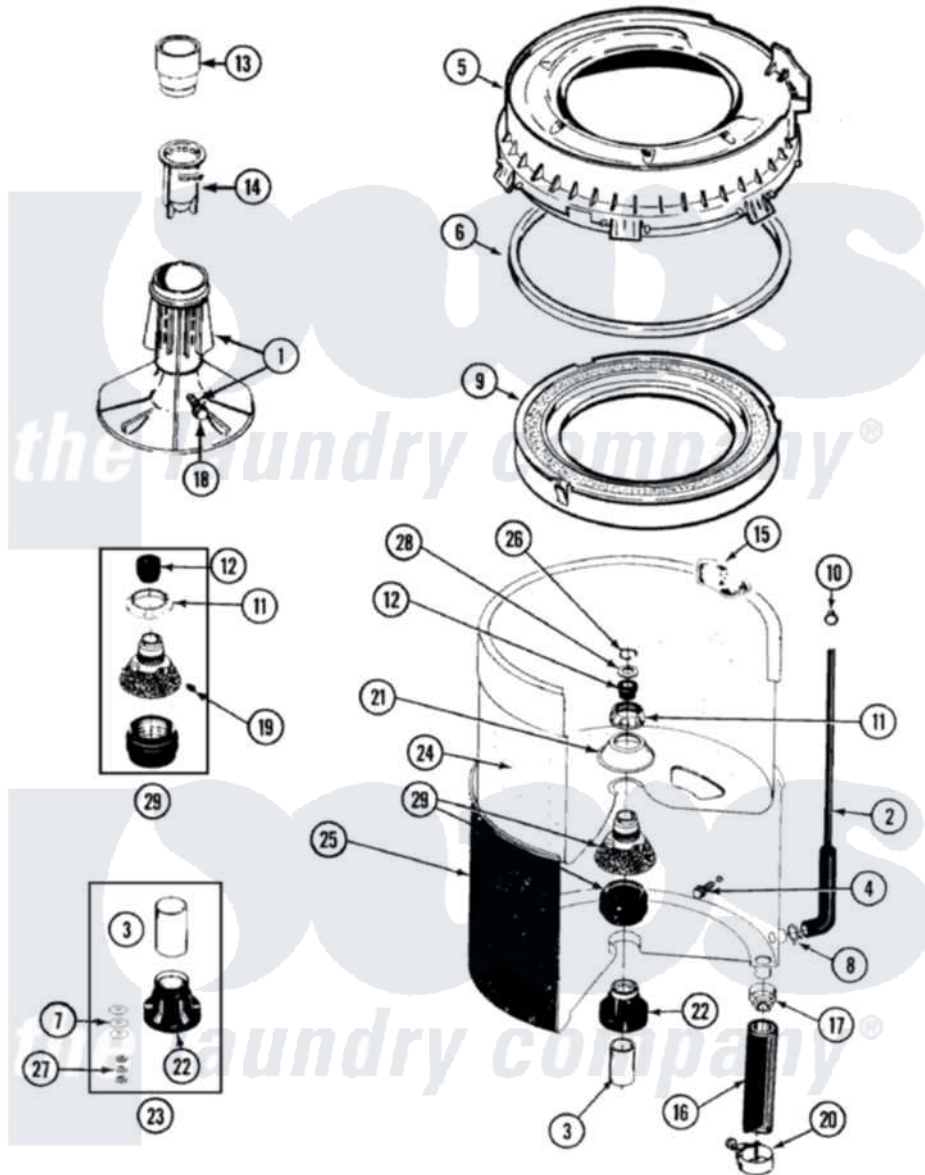

Maytag LAT7334AAL 07 - TUB

Maytag [Residential Maytag LAT7334AAL Washer Parts](#) Parts Diagram 07 - TUB
 Click on the part number to view part

Item	Original Part Number	Replaced By	Status	Part Description
1	207538			Agitator W/Lock Screw
2	22001036	22001619		Tube, Water Level Switch
3	211130			Bearing Liner, Tub Bearing
4	200744	W10175939		Bolt
"	205254	W10175938		Bolt
5	22001299			Tub Cover And Gasket Assembly
6	Y22001201	22001007		Gasket, Cover To Tub
7	211100			Washer, Outer Tub
8	211641			Clamp, 1-1/16"
9	22001142			Ring, Balance
10	410296	596669		Clamp, Manifold
11	211047	6-2110472		Nut- Clamp
12	Y0A4298	6-0A57420		Seal- Agitator
13	22001295			Housing, Dispenser
14	22001294			Cup, Dispensing
15	207219			Filter, Self-Cleaning

16	Y212989		Hose, Outer Tub To Pump
17	201011	285655	Clamp, Hose
18	206478	Not Available	SCREW & WASHER FOR AGITATOR
19	211618	22001423	Set Screw, Mounting Stem
20	202574	3367052	Clamp, Hose
21	211210		Washer, Clamping Nut
22	200824	6-2040130	Tub Bearin
23	204013	6-2040130	Tub Bearin
24	22001140	Y2201881	Tub, Inner Short White SP
25	22001115	22003312	Tub, Outer
26	Y015667		Retaining Ring
27	Y054867		Washer, Lock
28	Y015666		Washer, Retaining -
29	204012	6-2095720	Mounting S