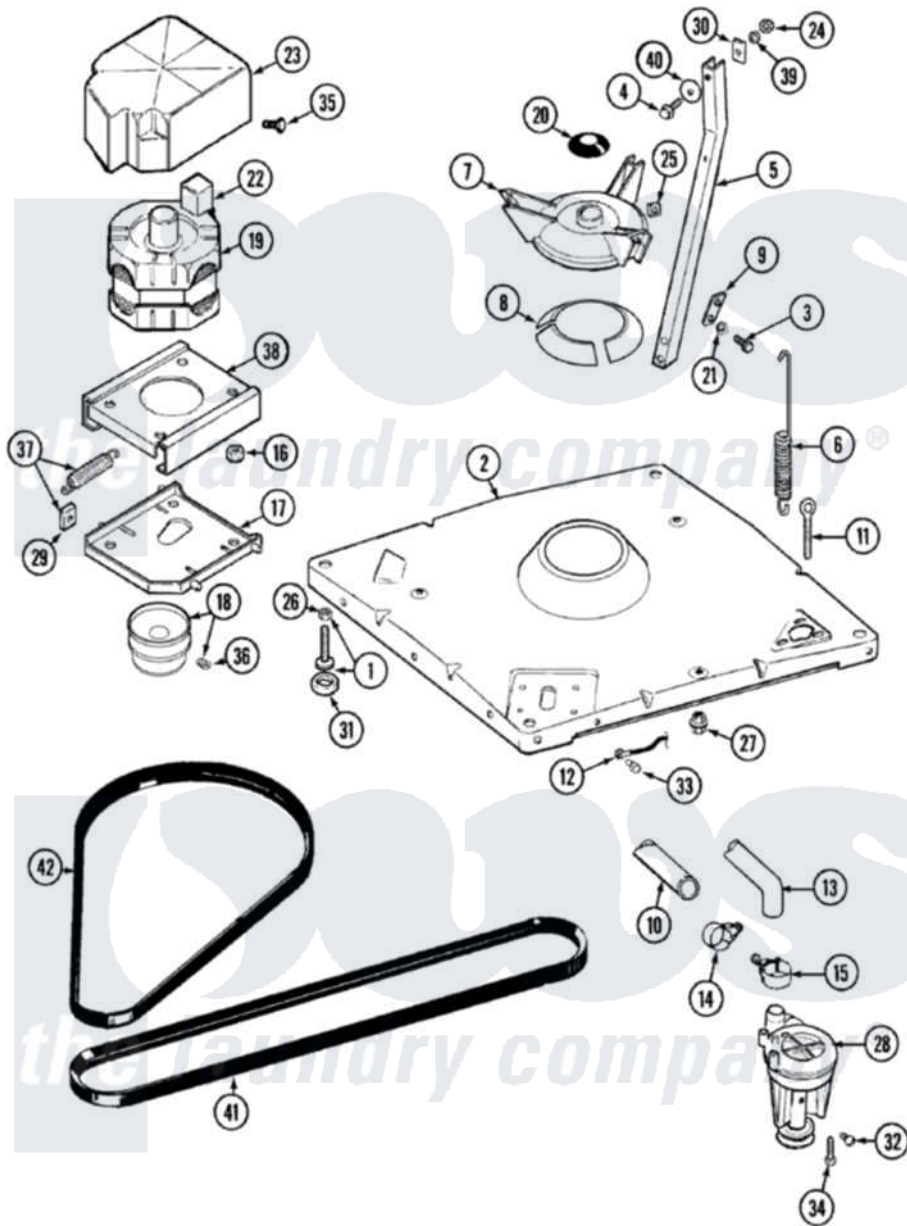

Maytag LAT7334AAM 01 - BASE

Maytag [Residential Maytag LAT7334AAM Washer Parts](#) Parts Diagram 01 - BASE
 Click on the part number to view part

| Item | Original Part Number | Replaced By | Status | Part Description |
|------|--------------------------|---------------------------|---------------|----------------------------|
| 1 | Y302699 | 22003428 | | Leg, Adjustable |
| 2 | 22001172 | 22002150 | | Base |
| 3 | Y015627 | | | Screw- Hex |
| 4 | 205254 | W10175938 | | Bolt |
| " | 200744 | W10175939 | | Bolt |
| 5 | 213100 | | Not Available | PART NOT USED |
| 6 | 22001300 | | | Spring, Centering |
| 7 | 203725 | | | Damper W/Bolt And Clip |
| 8 | 203956 | | | Damper Pad Kit |
| 9 | 213073 | | | Washer, Double Brace |
| 10 | 214767 | 22001448 | | Hose, Pump |
| 11 | 216416 | | | Bolt, Eye/Centering Spring |
| 12 | 901220 | | | Ground Wire |
| 13 | Y212989 | | | Hose, Outer Tub To Pump |
| 14 | 202574 | 3367052 | | Clamp, Hose |
| 15 | 202574 | 3367052 | | Clamp, Hose |