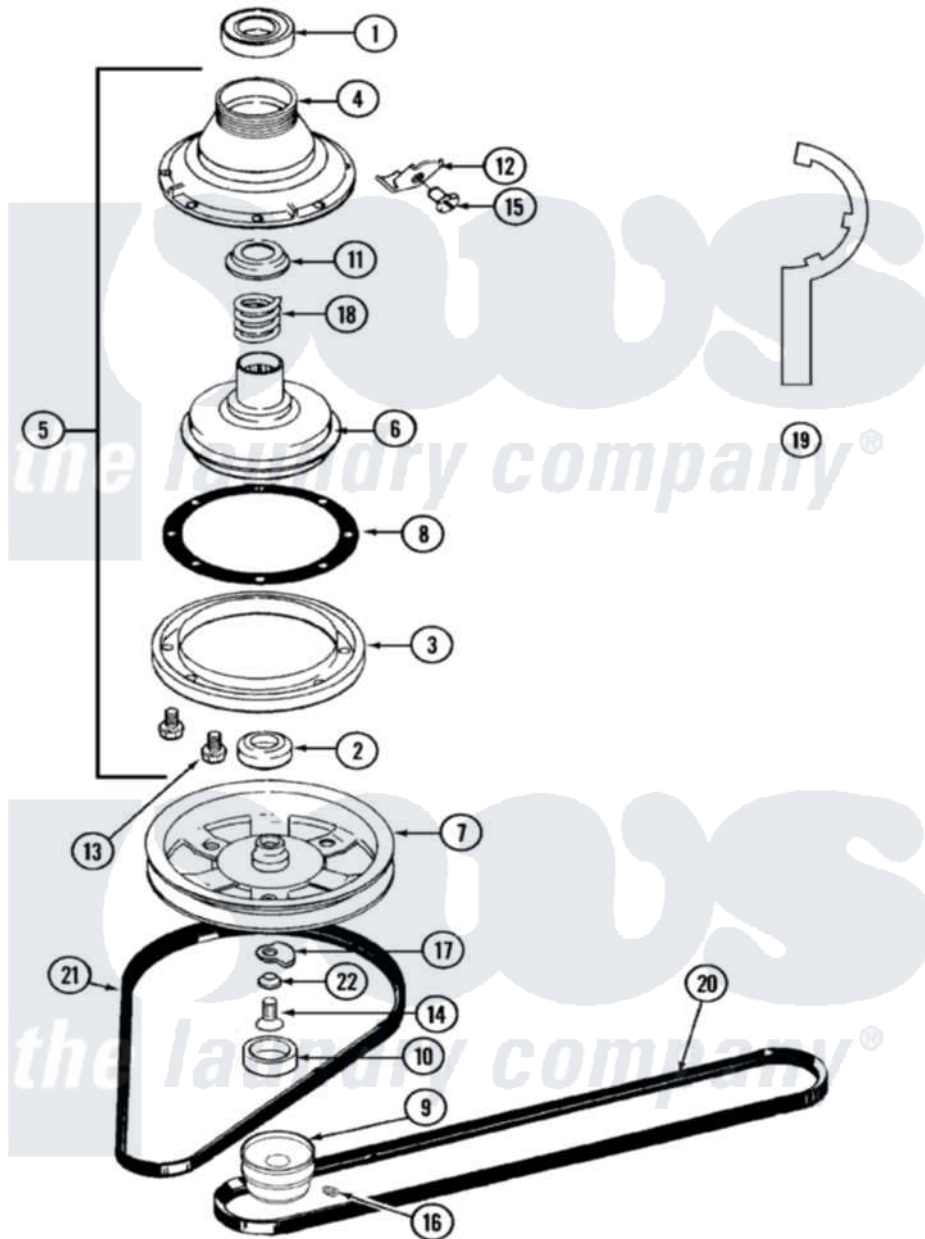

Maytag LAT7334AAM 03 - CLUTCH, BRAKE & BELTS

Maytag Residential Maytag LAT7334AAM Washer Parts Parts Diagram 03 - CLUTCH, BRAKE & BELTS
 Click on the part number to view part

Item	Original Part Number	Replaced By	Status	Part Description
1	Y200720	22003441		Bearing, Rear
2	200835			Bearing, Brake Rotor
3	211043	6-2011900		Brake Asse
4	211045	6-2011900		Brake Asse
5	201190	6-2011900		Brake Asse
6	201126	6-2011900		Brake Asse
7	211059	6-2301530		Pulley
8	211042	6-2011900		Brake Asse
9	200816	6-2008160		Pulley- MO
10	211038		Not Available	CAP, OIL RETAINER
11	211039	6-2011900		Brake Asse
12	213325			Clip, Retaining
13	211000			SCREW, BRAKE DRUM (HEX HEAD)
14	211375	681582		Screw
15	213326			Bolt, Sems Retaining Clip
16	Y053241			Set Screw, Motor Pulley

17	211089		Lug, Stop Pulley
18	211041	6-2011900	Brake Asse
19	Y038315	038315	Tool
20	211124		Part Not Used
21	211125		V Belt, Drive Pulley
22	211090	22003555	Washer, Stop Lug