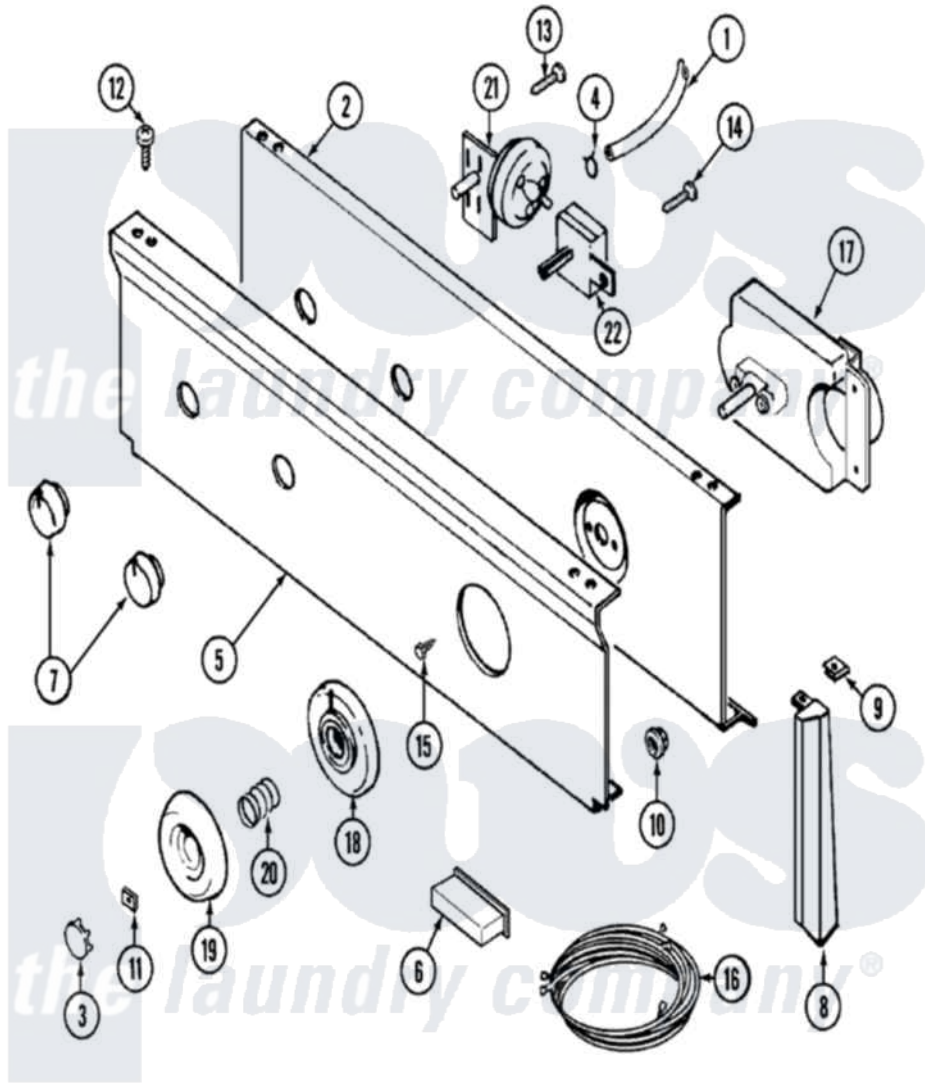

# Maytag LAT7334AAM 04 - CONTROL PANEL

Maytag [Residential Maytag LAT7334AAM Washer Parts](#) Parts Diagram 04 - CONTROL PANEL  
 Click on the part number to view part

Item	Original Part Number	Replaced By	Status	Part Description
1	22001036	<a href="#">22001619</a>		Tube, Water Level Switch
2	<a href="#">22001132</a>			Plate, Support
"	315483	<a href="#">3370225</a>		Screw
"	<a href="#">204807</a>			Ground Wire, Supp. Plte To Top Cover
3	216424		Not Available	CAP, KNOB (ALM)
4	410296	<a href="#">596669</a>		Clamp, Manifold
5	22001492		Not Available	PANEL, CONTROL (ALM)
6	<a href="#">214897</a>			Pad, Control Panel
7	22001269		Not Available	KNOB ASSY. (ALM)
8	<a href="#">22001293</a>			End Cap, Control Panel
"	22001292	<a href="#">22001567</a>		Cap, End
9	<a href="#">214894</a>			Fastener, End Cap
10	<a href="#">214872</a>			Palnut, End Cap Note: Nut, Lamp Holder
11	<a href="#">211605</a>			Bezel, Timer Dial
12	<a href="#">210032</a>			Screw, No.8 X 9/16 Ctsk Note:

12	<a href="#">210932</a>		Screw, Inlet Duct
13	211168	<a href="#">W10139210</a>	Screw, 8-18 X 5/16
14	211168	<a href="#">W10139210</a>	Screw, 8-18 X 5/16
15	<a href="#">216412</a>		Screw, Bracket To Timer
16	<a href="#">22001316</a>		Wire Harness, Main
17	<a href="#">22001025</a>		Timer RPR
18	22001266	Not Available	BEZEL, TIMER KNOB (ALM)
19	22001199	Not Available	KNOB ASSY. (ALM)
20	<a href="#">211065</a>		Spring, Index Wheel
21	<a href="#">208206</a>		Switch, Pressure
22	208283	Not Available	SWITCH, WATER TEMPERATURE