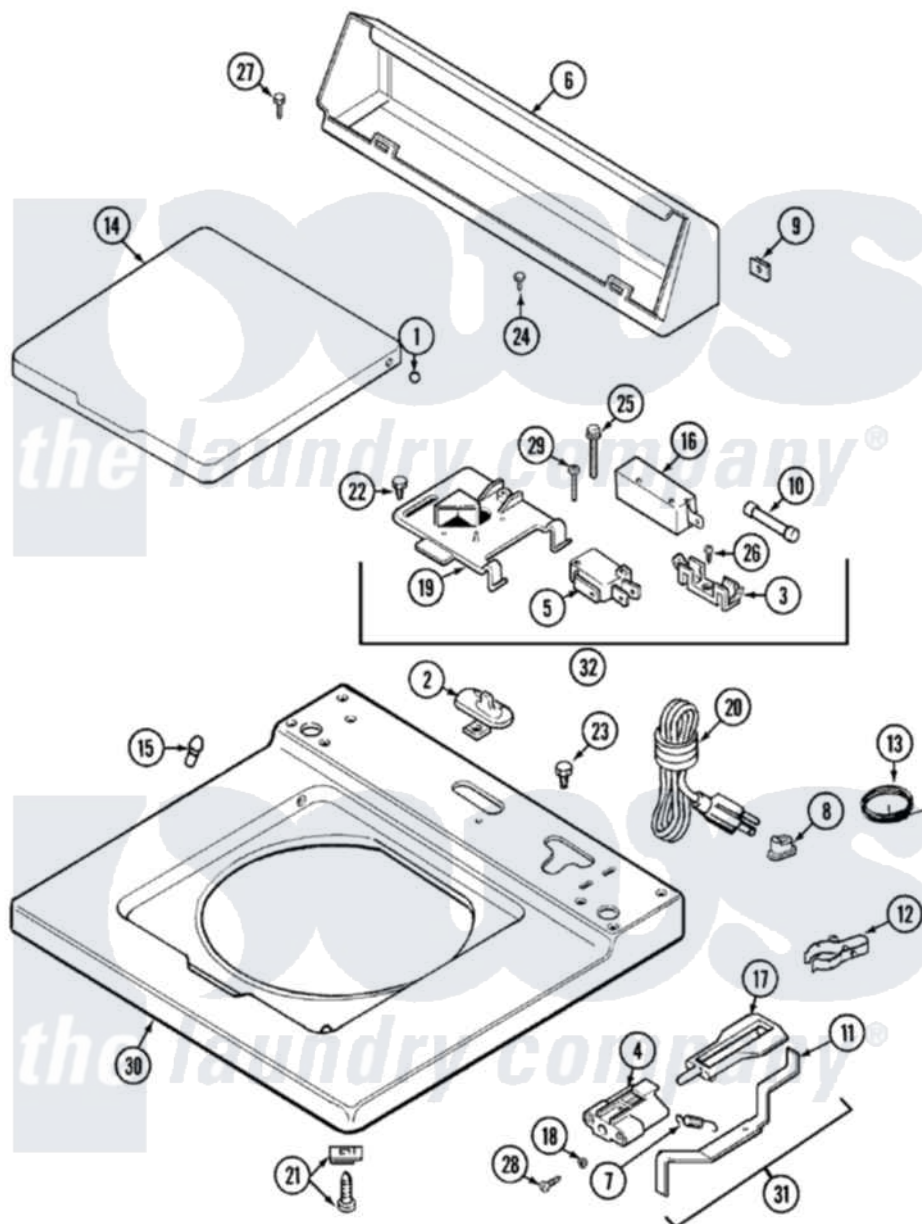

Maytag LAT7334AAM 05 - TOP

Maytag [Residential Maytag LAT7334AAM Washer Parts](#) Parts Diagram 05 - TOP
 Click on the part number to view part

Item	Original Part Number	Replaced By	Status	Part Description
1	211726			Hinge, Ball Lid
2	207159	489355		Screw, 8 X 1/2
"	22001298			Cap, Top Cover
3	207167			Block, Fuse
4	216256		Not Available	BRACKET, UNBALANCE
5	207166			Switch, Check
6	205635L		Not Available	CONSOLE (ALM)
7	213720			Spring, Lid Switch
8	211881			Grommet, Cord Part Not Used-Gas Models Only
9	215075			Fastener, Control Panel To Console
10	207168	22001682		Switch Assembly, Lid W/4amp Fuse
11	22001136			Lever, Unbalance
12	301548			Clamp, Ground Wire
13	311155			Ground Wire And Clamp

14	22001029		Not Available	LID (CANADA-ALM)---NA
"	22001207		Not Available	LID W/LEGEND (ALM)---NA
15	212716			Bumper, Lid
16	205415	279347		Switch-Lid
17	216255			Plunger, Lid Switch
18	211500			Washer, Bracket To Top Cover
19	Y215699	22001678		Bracket, Switch And Fuse
20	208194	22003062		Cord, Power
21	204445			Screw And Fastener Assembly
22	207159	489355		Screw, 8 X 1/2
23	315483	3370225		Screw
24	216423	3370225		Screw
25	213501			Screw, No.6-20 X 1-1/8 Inch
26	Y311711			Screw, Fuse Block
27	Y313559			Screw
28	910182	25-7809		Screw, No.6-20 1/2 Flthd Torx
29	22001352			Screw, Check Switch
30	22001118		Not Available	TOP, MAIN (ALM)---NA
31	22001311			Unbalance Lever Assembly
32	207176	22001682		Switch Assembly, Lid W/4amp Fuse