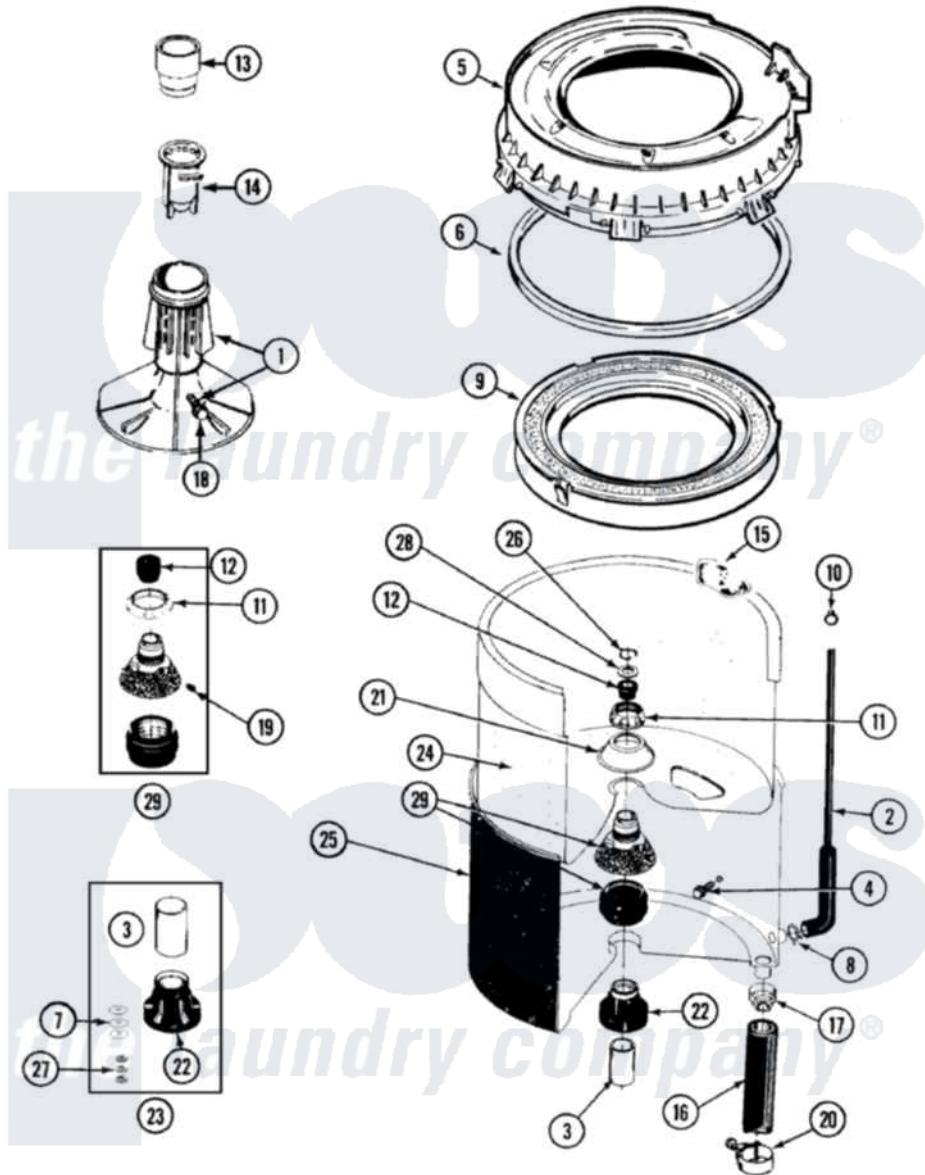

Maytag LAT7334AAM 07 - TUB

Maytag [Residential Maytag LAT7334AAM Washer Parts](#) Parts Diagram 07 - TUB
 Click on the part number to view part

Item	Original Part Number	Replaced By	Status	Part Description
1	207538			Agitator W/Lock Screw
2	22001036	22001619		Tube, Water Level Switch
3	211130			Bearing Liner, Tub Bearing
4	200744	W10175939		Bolt
"	205254	W10175938		Bolt
5	22001299			Tub Cover And Gasket Assembly
6	Y22001201	22001007		Gasket, Cover To Tub
7	211100			Washer, Outer Tub
8	211641			Clamp, 1-1/16"
9	22001142			Ring, Balance
10	410296	596669		Clamp, Manifold
11	211047	6-2110472		Nut- Clamp
12	Y0A4298	6-0A57420		Seal- Agitator
13	22001295			Housing, Dispenser
14	22001294			Cup, Dispensing
15	207219			Filter, Self-Cleaning

16	Y212989		Hose, Outer Tub To Pump
17	201011	285655	Clamp, Hose
18	206478	Not Available	SCREW & WASHER FOR AGITATOR
19	211618	22001423	Set Screw, Mounting Stem
20	202574	3367052	Clamp, Hose
21	211210		Washer, Clamping Nut
22	200824	6-2040130	Tub Bearin
23	204013	6-2040130	Tub Bearin
24	22001140	Y2201881	Tub, Inner Short White SP
25	22001115	22003312	Tub, Outer
26	Y015667		Retaining Ring
27	Y054867		Washer, Lock
28	Y015666		Washer, Retaining -
29	204012	6-2095720	Mounting S