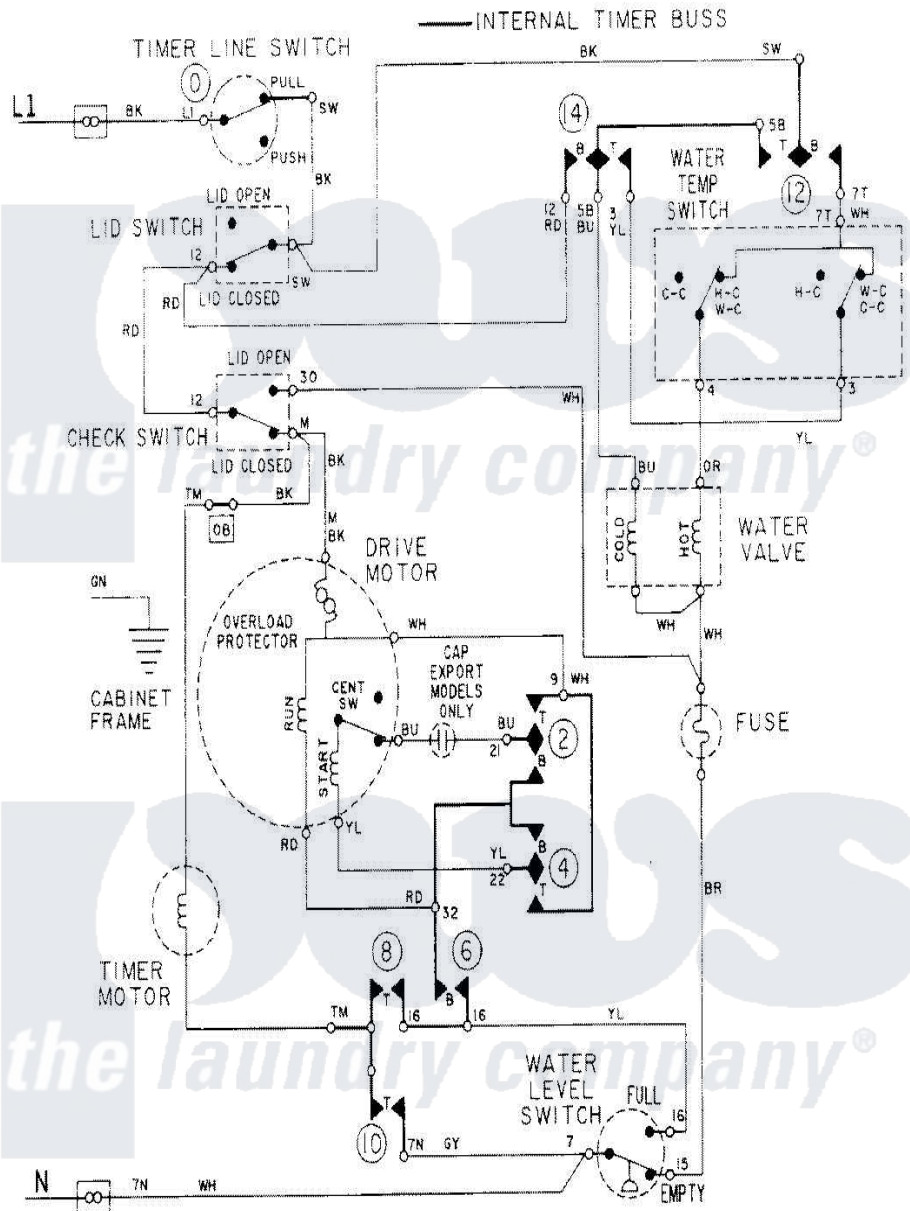

Maytag LAT7334ABE 08 - WIRING INFORMATION

Maytag Residential Maytag LAT7334ABE Washer Parts Parts Diagram 08 - WIRING INFORMATION
 Click on the part number to view part

Item	Original Part Number	Replaced By	Status	Part Description
NI	15001088		Not Available	WIRING INFORMATION