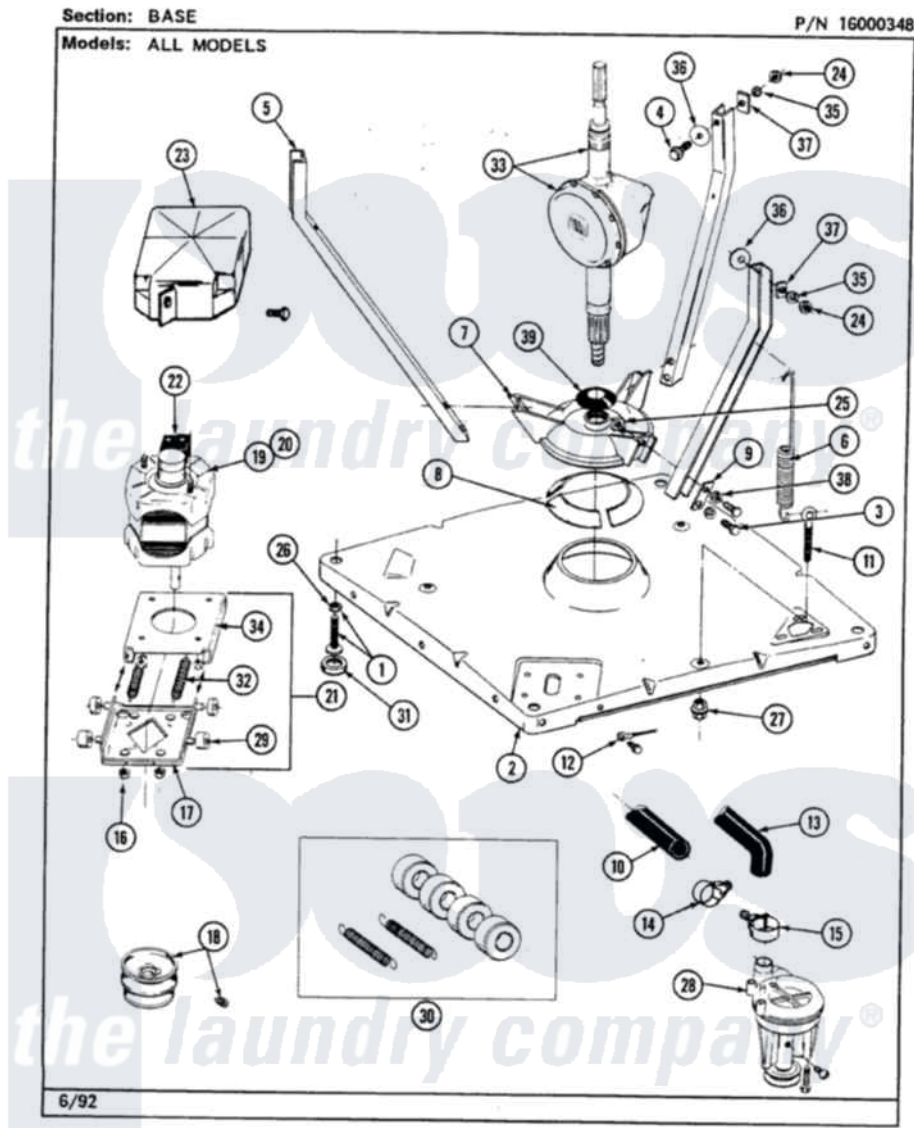

Maytag LAT7400AAL 01 - BASE

38

Maytag Residential Maytag LAT7400AAL Washer Parts Parts Diagram 01 - BASE
 Click on the part number to view part

Item	Original Part Number	Replaced By	Status	Part Description
1	Y302699	22003428		Leg, Adjustable
2	203274			Base With Damper Pads
3	Y015627			Screw- Hex
4	205254	W10175938		Bolt
"	200744	W10175939		Bolt
5	213100		Not Available	PART NOT USED
6	213054			Centering Spring - 3 Used
7	203725			Damper W/Bolt And Clip
8	203956			Damper Pad Kit
9	213073			Washer, Double Brace
10	214767	22001448		Hose, Pump
11	213120	216416		Bolt, Eye/Centering Spring
12	210186	3370225		Screw
"	204807			Ground Wire, Supp. Plte To Top Cover
13	Y212989			Hose, Outer Tub To Pump
14	200461	285655		Clamp, Hose

15	202574	3367052	Clamp, Hose
16	Y311426	3400029	Nut, Adapter Plate
17	205908		Motor Mount Assembly
18	200816	6-2008160	Pulley- MO
"	Y053241		Set Screw, Motor Pulley
19	201805	12002351	Motor-Drve
21	205999		Motor Mount Assembly
22	205134	Not Available	MOTOR EXTERNAL START SWITCH
"	205131		Switch, Motor External Start
"	205133	Not Available	(PROD. IDNo. 2-1664-8 & 2-5463)
"	206504		Motor External Start Switch
"	206505	Not Available	PROD. No.201664-15, & No.205463-3.
"	205132	Not Available	SWITCH, MOTOR EXTERNAL START No.201664-14,205463-4 & 201800-4
23	213121	3400111	Screw, 12-14 X 5/8
"	215098		Shield, Motor
24	Y052734		Nut, Carrage Bolts And Bracket
25	Y052785		Nut, Brace To Damper
26	210385		Lock Nut For Adjustable Leg
27	211949		Nut, Adjustment Eyebolt
28	202203	6-2022030	Pump As Pa
"	211880		Screw, HeX Head No.10 X 1/2 Inc
"	Y015408	22003235	Screw, Bearing Insert
29	204998	205000	Roller And Spring Kit 4+Spr
30	205000		Roller And Spring Kit 4+Spr
31	210684		Foot, Adjustable Leg
32	202718		Springs, Tension
33	206708	6-2097790	Transmison
34	214956		Motor Mount Assembly
35	Y054867		Washer, Lock
36	211100		Washer, Outer Tub
37	212979	Not Available	WASHER, TUB BRACE
38	911852	486009	Lockwasher
39	211028	22001586	Deflector, Water