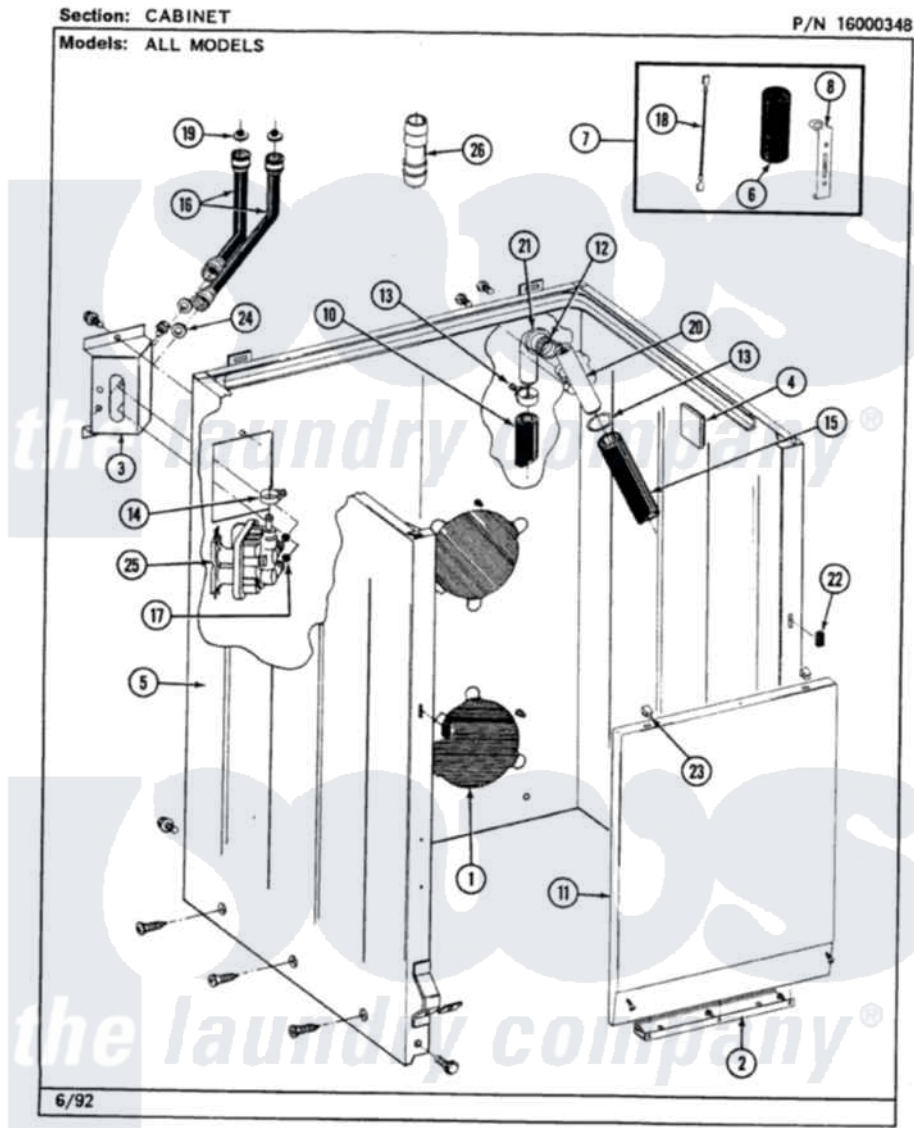

# Maytag LAT7400AAL 02 - CABINET

30

Maytag Residential Maytag LAT7400AAL Washer Parts Parts Diagram 02 - CABINET  
 Click on the part number to view part

Item	Original Part Number	Replaced By	Status	Part Description
1	211878		Not Available	PLATE, ACCESS
"	211294	<a href="#">90767</a>		Screw, 8A X 3/8 HeX Washer Head Tapping
2	<a href="#">213846</a>			Guard, Belt
"	211294	<a href="#">90767</a>		Screw, 8A X 3/8 HeX Washer Head Tapping
3	212276	<a href="#">W10116760</a>		Screw
"	214812	<a href="#">22002361</a>		Bracket, Water Valve
4	<a href="#">215058</a>			Pad, Cabinet Bumper
5	203319L		Not Available	(ALMOND)
"	<a href="#">204439</a>			Screw And Fstner Assembly
"	213122	<a href="#">27001200</a>		Screw
"	213121	<a href="#">3400111</a>		Screw, 12-14 X 5/8
"	<a href="#">213007</a>			Xfor Cabinet See Cabinet, Back
6	<a href="#">Y200832</a>			Capacitor
7	<a href="#">206103</a>			Capacitor Kit

8	<a href="#">211149</a>		Clip, Capacitor
9	202861	<a href="#">202860</a>	Inlet Hose Assembly
10	<a href="#">216017</a>		Hose, Drain
"	<a href="#">Y059149</a>		(7/8" I.D. CARTON OF 50 FT.)
11	212998L		Not Available
			FRONT PANEL-ALMOND
12	<a href="#">214765</a>		Gasket, Siphon Break
13	200908	<a href="#">285655</a>	Clamp, Hose
14	<a href="#">201575</a>		Clamp, Hose
15	214767	<a href="#">22001448</a>	Hose, Pump
16	<a href="#">202860</a>		Inlet Hose Assembly
"	200672	<a href="#">76314</a>	Hose, Inlet 6 Ft. Hose With Elbow
17	214337	<a href="#">96160</a>	Screen
18	<a href="#">203237</a>		No. 17 Wire With Terminal
19	200961	<a href="#">12001413</a>	Strainer And Washer Kit
20	<a href="#">206638</a>		Siphon Break
"	<a href="#">Y014874</a>		Screw, Idler Arm And Sleeve
21	Y216016	<a href="#">W10116738</a>	Elbow
22	214376	<a href="#">22002331</a>	Spacer, Front Panel
23	212982	<a href="#">22001650</a>	Fastener, Spring
24	<a href="#">Y013783</a>		Washer, Inlet Hose
25	<a href="#">205613</a>		Water Valve
"	212276	<a href="#">W10116760</a>	Screw
26	<a href="#">Y216015</a>		Coupling, Hose