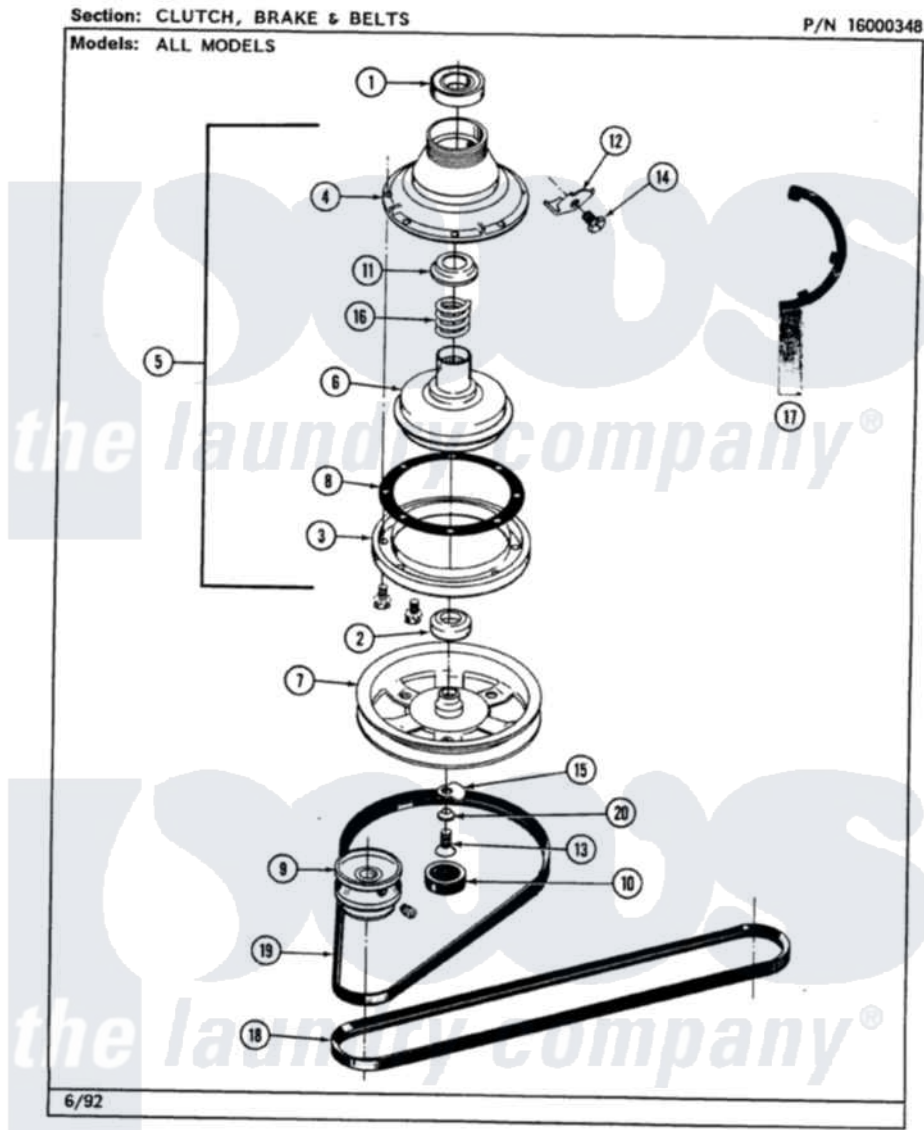

# Maytag LAT7400AAL 03 - CLUTCH, BRAKE & BELTS

42

Maytag Residential Maytag LAT7400AAL Washer Parts Parts Diagram 03 - CLUTCH, BRAKE & BELTS  
Click on the part number to view part

Item	Original Part Number	Replaced By	Status	Part Description
1	Y200720	<a href="#">22003441</a>		Bearing, Rear
2	<a href="#">200835</a>			Bearing, Brake Rotor
3	211043	<a href="#">6-2011900</a>		Brake Asse
"	211000			SCREW, BRAKE DRUM (HEX HEAD)
4	211045	<a href="#">6-2011900</a>		Brake Asse
5	201190	<a href="#">6-2011900</a>		Brake Asse
6	201126	<a href="#">6-2011900</a>		Brake Asse
7	211059	<a href="#">6-2301530</a>		Pulley
8	211042	<a href="#">6-2011900</a>		Brake Asse
9	<a href="#">Y053241</a>			Set Screw, Motor Pulley
"	200816	<a href="#">6-2008160</a>		Pulley- MO
10	211038		Not Available	CAP, OIL RETAINER
11	211039	<a href="#">6-2011900</a>		Brake Asse
12	<a href="#">213325</a>			Clip, Retaining
13	211375	<a href="#">681582</a>		Screw
14	<a href="#">213326</a>			Bolt, Sems Retaining Clip

15	<a href="#">211089</a>		Lug, Stop Pulley
16	211041	<a href="#">6-2011900</a>	Brake Asse
17	Y038315	<a href="#">038315</a>	Tool
18	<a href="#">211124</a>		Part Not Used
19	<a href="#">211125</a>		V Belt, DiVe Pulley
20	211090	<a href="#">22003555</a>	Washer, Stop Lug