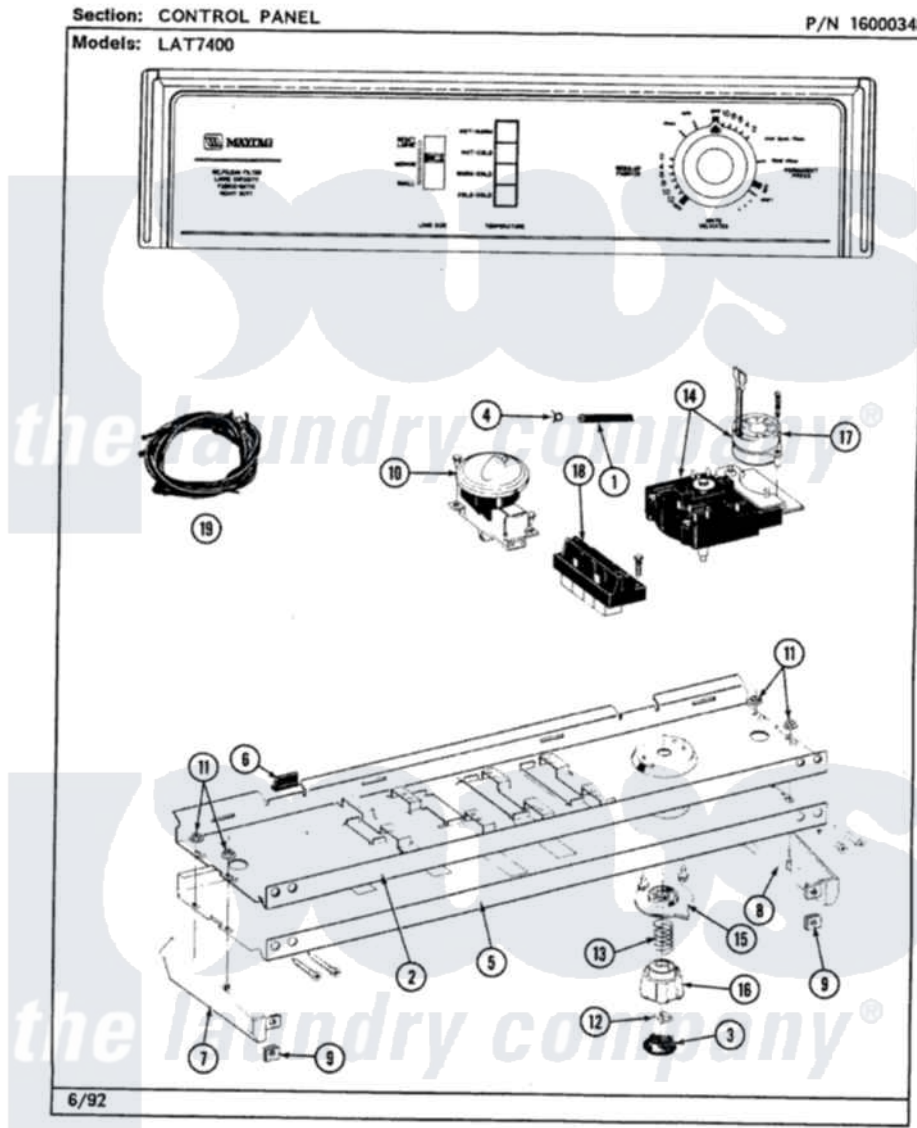

# Maytag LAT7400AAL 04 - CONTROL PANEL

10

Maytag [Residential Maytag LAT7400AAL Washer Parts](#) Parts Diagram 04 - CONTROL PANEL  
Click on the part number to view part

Item	Original Part Number	Replaced By	Status	Part Description
1	212942	<a href="#">22001619</a>		Tube, Water Level Switch
2	<a href="#">214809</a>			Back Up Plate
"	<a href="#">210932</a>			Screw, No.8 X 9/16 Ctsk Note: Screw, Inlet Duct
3	215821		Not Available	CAP, KNOB
4	410296	<a href="#">596669</a>		Clamp, Manifold
5	207400		Not Available	CONTROL PANEL
"	<a href="#">210932</a>			Screw, No.8 X 9/16 Ctsk Note: Screw, Inlet Duct
6	<a href="#">214897</a>			Pad, Control Panel
7	207215		Not Available	END CAP LH
8	207216		Not Available	END CAP RH
9	<a href="#">214894</a>			Fastener, End Cap
10	211168	<a href="#">W10139210</a>		Screw, 8-18 X 5/16
"	207362		Not Available	INFINITE LEVEL PRESSURE SWITCH
11	<a href="#">214872</a>			Palnut, End Cap Note: Nut, Lamp Holder

12	<a href="#">211605</a>		Bezel, Timer Dial
13	<a href="#">211065</a>		Spring, Index Wheel
14	207376	<a href="#">22207376</a>	Timer
"	213966	<a href="#">3400014</a>	Screw
15	215827	Not Available	TIMER DIAL SKIRT
16	<a href="#">215828</a>		Knob, Timer
17	205033	<a href="#">22205033</a>	Motor- Tim
18	213117	<a href="#">67006908</a>	Screw, Ice Rack
"	207367	Not Available	TEMP CONTROL SWITCH - 4 BUTTON
19	<a href="#">207382</a>		Wire Harness