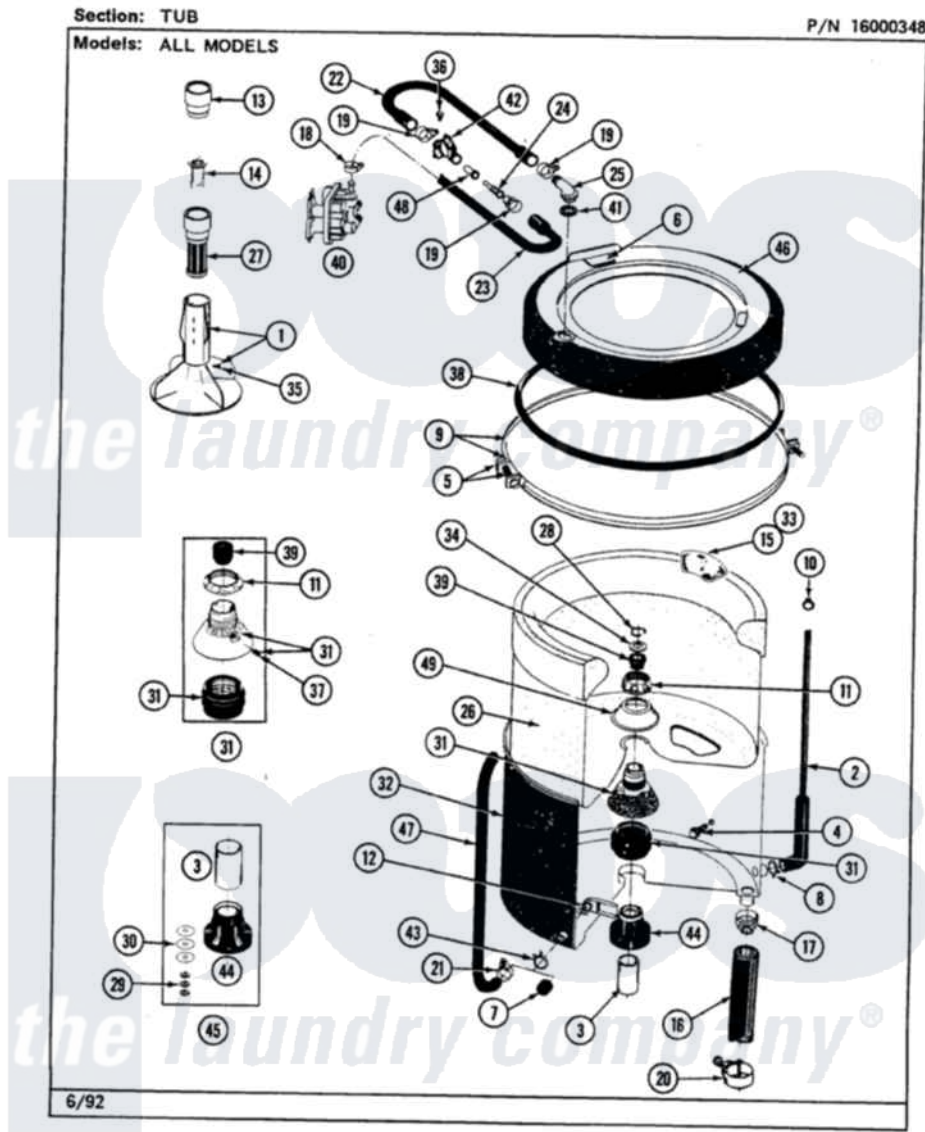

Maytag LAT7400AAL 07 - TUB

34

Maytag [Residential Maytag LAT7400AAL Washer Parts](#) Parts Diagram 07 - TUB
 Click on the part number to view part

Item	Original Part Number	Replaced By	Status	Part Description
1	207538			Agitator W/Lock Screw
2	212942	22001619		Tube, Water Level Switch
3	211130			Bearing Liner, Tub Bearing
4	200744	W10175939		Bolt
"	205254	W10175938		Bolt
5	205529			Nut And Bolt Kit For Tub Clam
6	215232			Bumper, Unbalance
8	211641			Clamp, 1-1/16"
9	200846			Clamp - Tub Cover
10	410296	596669		Clamp, Manifold
11	211047	6-2110472		Nut- Clamp
13	215721			Dispensing Cap
14	215733			Dispensing Cup
15	207219			Filter, Self-Cleaning
16	Y212989			Hose, Outer Tub To Pump
17	200900	616099		Clamp

18	201575		Clamp, Hose
19	202515	596669	Clamp, Manifold
20	202574	3367052	Clamp, Hose
21	205161	489503	Clamp
22	Y215234		Hose, Injector Fill
23	213013		Hose, Injector
24	213015		Nozzle, Injector
25	215235		Tube, Injector
26	207830	Not Available	INNER TUB W/PLUG
28	Y015667		Retaining Ring
29	Y054867		Washer, Lock
30	211100		Washer, Outer Tub
31	204012	6-2095720	Mounting S
32	203318	Not Available	OUTER TUB
33	215980		Plug, Filter Hole
34	Y015666		Washer, Retaining -
35	206478	Not Available	SCREW & WASHER FOR AGITATOR
36	312620		Screw, Sems
37	211618	22001423	Set Screw, Mounting Stem
38	211232		Seal, Tub Cover
39	Y0A4298	6-0A57420	Seal- Agitator
40	205613		Water Valve
41	215233		Seal For Injector Tube
42	215447		Sleeve For Injector
43	214739	596669	Clamp, Manifold
44	200824	6-2040130	Tub Bearin
45	204013	6-2040130	Tub Bearin
46	206380	Not Available	COVER, TUB
48	213016	216201	Nozzle
49	211210		Washer, Clamping Nut