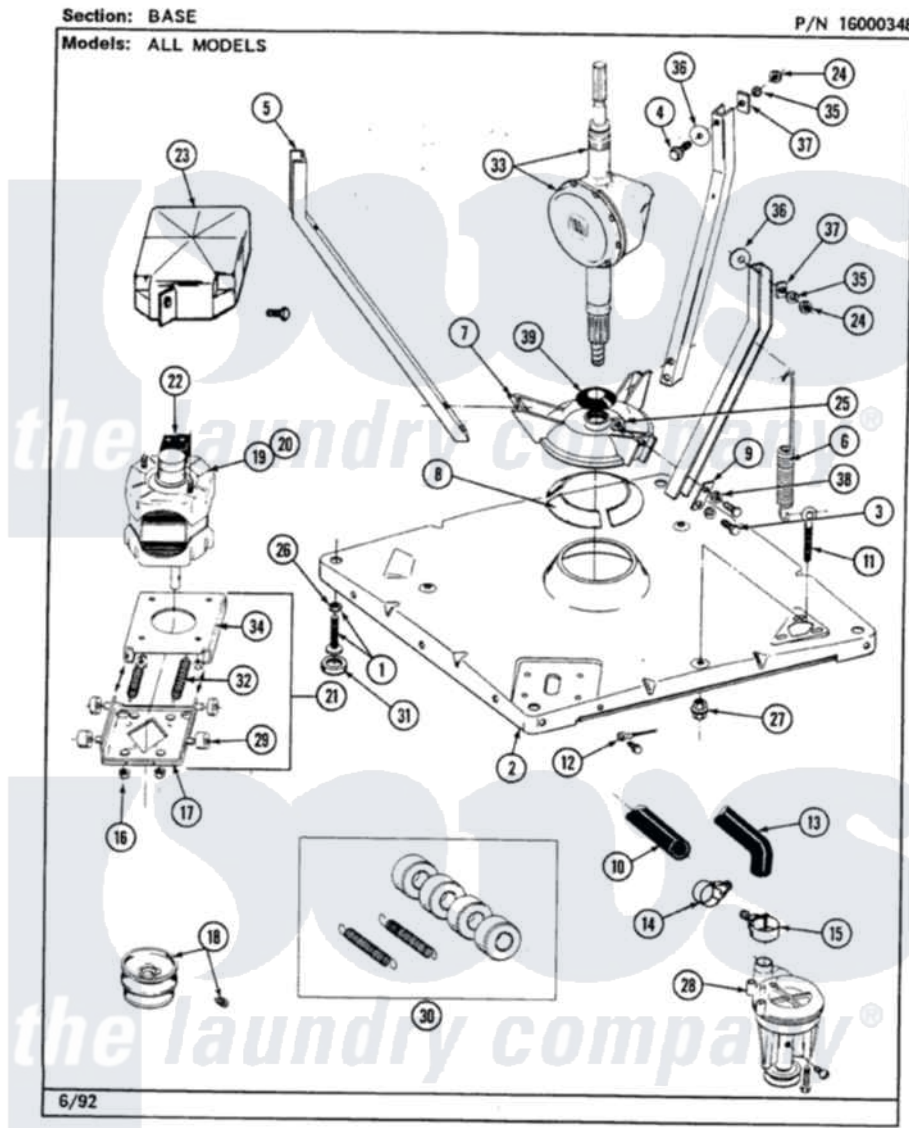

# Maytag LAT7400ABL 01 - BASE

38

Maytag Residential Maytag LAT7400ABL Washer Parts Parts Diagram 01 - BASE  
 Click on the part number to view part

Item	Original Part Number	Replaced By	Status	Part Description
1	Y302699	<a href="#">22003428</a>		Leg, Adjustable
2	<a href="#">203274</a>			Base With Damper Pads
3	<a href="#">Y015627</a>			Screw- Hex
4	205254	<a href="#">W10175938</a>		Bolt
"	200744	<a href="#">W10175939</a>		Bolt
5	213100		Not Available	PART NOT USED
6	<a href="#">213054</a>			Centering Spring - 3 Used
7	<a href="#">203725</a>			Damper W/Bolt And Clip
8	<a href="#">203956</a>			Damper Pad Kit
9	<a href="#">213073</a>			Washer, Double Brace
10	214767	<a href="#">22001448</a>		Hose, Pump
11	213120	<a href="#">216416</a>		Bolt, Eye/Centering Spring
12	210186	<a href="#">3370225</a>		Screw
"	<a href="#">204807</a>			Ground Wire, Supp. Plte To Top Cover
13	<a href="#">Y212989</a>			Hose, Outer Tub To Pump
14	200461	<a href="#">285655</a>		Clamp, Hose