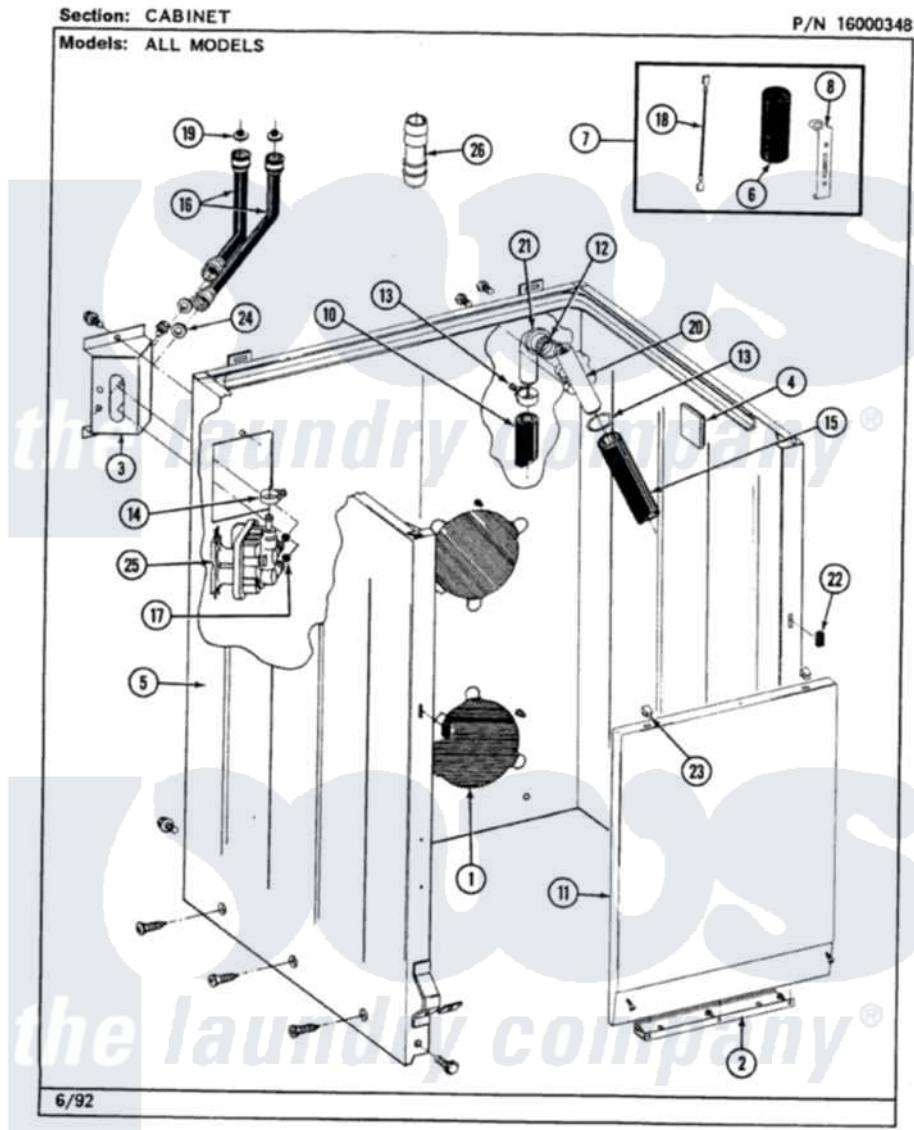

Maytag LAT7400ABL 02 - CABINET

30

Maytag Residential Maytag LAT7400ABL Washer Parts Parts Diagram 02 - CABINET
 Click on the part number to view part

| Item | Original Part Number | Replaced By | Status | Part Description |
|------|-------------------------|---------------------------|---------------|---|
| 1 | 211878 | | Not Available | PLATE, ACCESS |
| " | 211294 | 90767 | | Screw, 8A X 3/8 HeX Washer Head Tapping |
| 2 | 213846 | | | Guard, Belt |
| " | 211294 | 90767 | | Screw, 8A X 3/8 HeX Washer Head Tapping |
| 3 | 212276 | W10116760 | | Screw |
| " | 214812 | 22002361 | | Bracket, Water Valve |
| 4 | 215058 | | | Pad, Cabinet Bumper |
| 5 | 203319L | | Not Available | (ALMOND) |
| " | 204439 | | | Screw And Fstner Assembly |
| " | 213122 | 27001200 | | Screw |
| " | 213121 | 3400111 | | Screw, 12-14 X 5/8 |
| " | 213007 | | | Xfor Cabinet See Cabinet, Back |
| 6 | Y200832 | | | Capacitor |
| 7 | 206103 | | | Capacitor Kit |