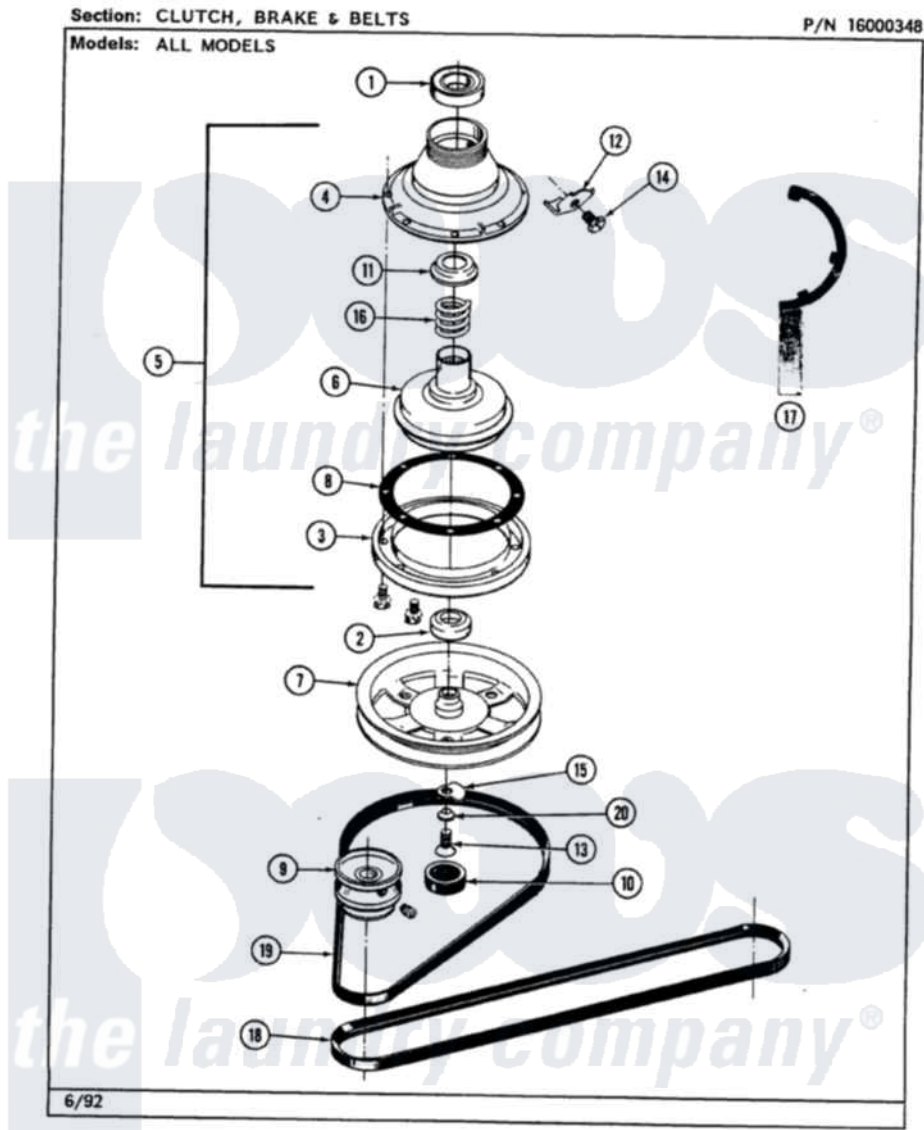

# Maytag LAT7400ABL 03 - CLUTCH, BRAKE & BELTS

42

Maytag Residential Maytag LAT7400ABL Washer Parts Parts Diagram 03 - CLUTCH, BRAKE & BELTS  
 Click on the part number to view part

Item	Original Part Number	Replaced By	Status	Part Description
1	Y200720	<a href="#">22003441</a>		Bearing, Rear
2	<a href="#">200835</a>			Bearing, Brake Rotor
3	211043	<a href="#">6-2011900</a>		Brake Asse
"	211000			SCREW, BRAKE DRUM (HEX HEAD)
4	211045	<a href="#">6-2011900</a>		Brake Asse
5	201190	<a href="#">6-2011900</a>		Brake Asse
6	201126	<a href="#">6-2011900</a>		Brake Asse
7	211059	<a href="#">6-2301530</a>		Pulley
8	211042	<a href="#">6-2011900</a>		Brake Asse
9	<a href="#">Y053241</a>			Set Screw, Motor Pulley
"	200816	<a href="#">6-2008160</a>		Pulley- MO
10	211038		Not Available	CAP, OIL RETAINER
11	211039	<a href="#">6-2011900</a>		Brake Asse
12	<a href="#">213325</a>			Clip, Retaining
13	211375	<a href="#">681582</a>		Screw
14	<a href="#">213326</a>			Bolt, Sems Retaining Clip

15	<a href="#">211089</a>		Lug, Stop Pulley
16	211041	<a href="#">6-2011900</a>	Brake Asse
17	Y038315	<a href="#">038315</a>	Tool
18	<a href="#">211124</a>		Part Not Used
19	<a href="#">211125</a>		V Belt, DiVe Pulley
20	211090	<a href="#">22003555</a>	Washer, Stop Lug