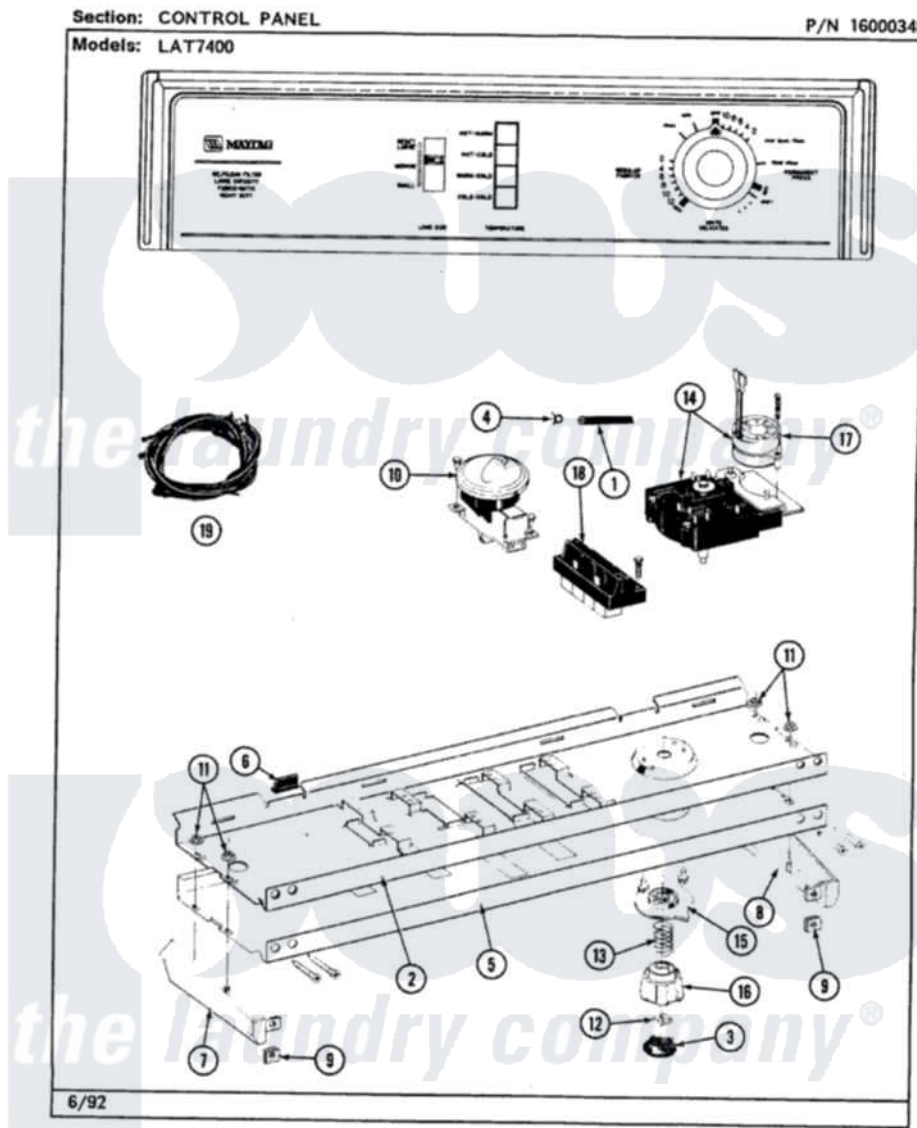

# Maytag LAT7400ABL 04 - CONTROL PANEL

10

Maytag [Residential Maytag LAT7400ABL Washer Parts](#) Parts Diagram 04 - CONTROL PANEL  
Click on the part number to view part

Item	Original Part Number	Replaced By	Status	Part Description
1	212942	<a href="#">22001619</a>		Tube, Water Level Switch
2	<a href="#">214809</a>			Back Up Plate
"	<a href="#">210932</a>			Screw, No.8 X 9/16 Ctsk Note: Screw, Inlet Duct
3	215821		Not Available	CAP, KNOB
4	410296	<a href="#">596669</a>		Clamp, Manifold
5	207400		Not Available	CONTROL PANEL
"	<a href="#">210932</a>			Screw, No.8 X 9/16 Ctsk Note: Screw, Inlet Duct
6	<a href="#">214897</a>			Pad, Control Panel
7	207215		Not Available	END CAP LH
8	207216		Not Available	END CAP RH
9	<a href="#">214894</a>			Fastener, End Cap
10	211168	<a href="#">W10139210</a>		Screw, 8-18 X 5/16
"	207362		Not Available	INFINITE LEVEL PRESSURE SWITCH
11	<a href="#">214872</a>			Palnut, End Cap Note: Nut, Lamp Holder

12	<a href="#">211605</a>		Bezel, Timer Dial
13	<a href="#">211065</a>		Spring, Index Wheel
14	207376	<a href="#">22207376</a>	Timer
"	213966	<a href="#">3400014</a>	Screw
15	215827	Not Available	TIMER DIAL SKIRT
16	<a href="#">215828</a>		Knob, Timer
17	205033	<a href="#">22205033</a>	Motor- Tim
18	213117	<a href="#">67006908</a>	Screw, Ice Rack
"	207367	Not Available	TEMP CONTROL SWITCH - 4 BUTTON
19	<a href="#">207382</a>		Wire Harness