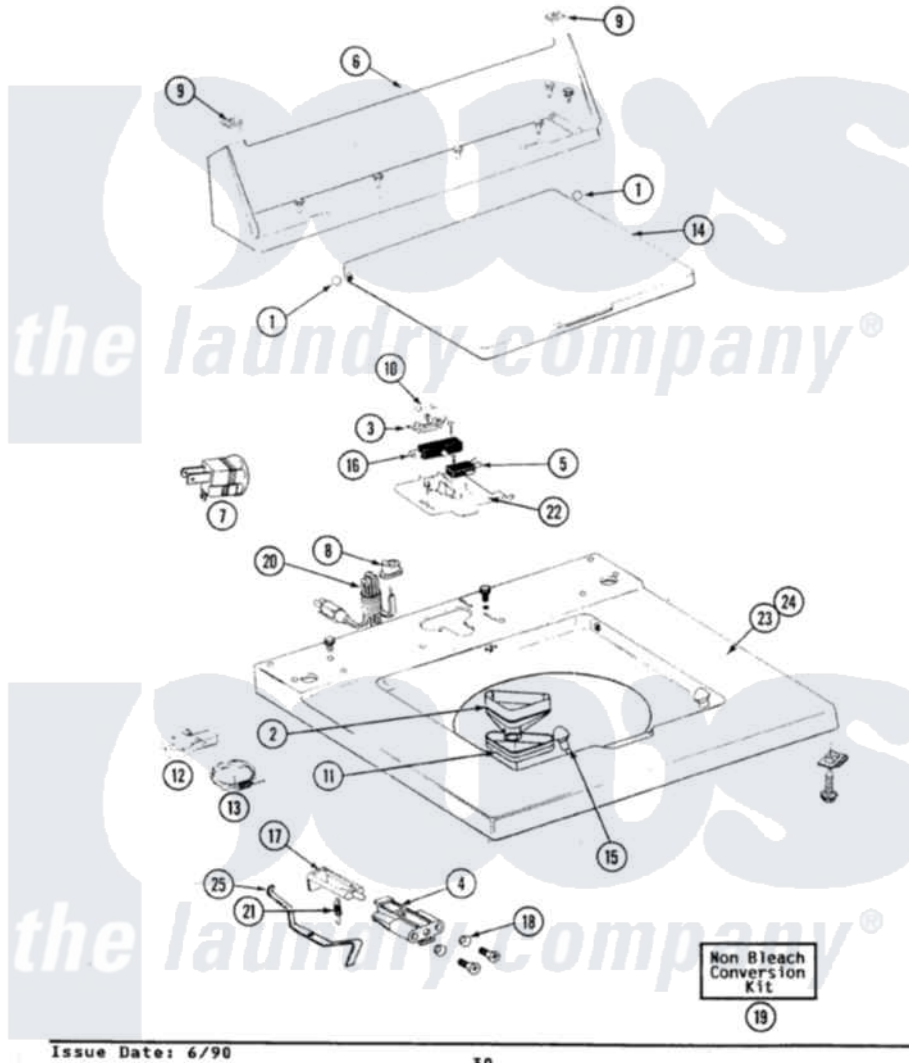

Maytag LAT7400ABL 05 - TOP

SECTION: TOP COVER, CONSOLE & LID SWITCH
 MODEL: ALL MODELS

Issue Date: 6/90

30

Maytag [Residential Maytag LAT7400ABL Washer Parts](#) Parts Diagram 05 - TOP
 Click on the part number to view part

Item	Original Part Number	Replaced By	Status	Part Description
1	211726			Hinge, Ball Lid
2	215578			Bleach Inlet Almond
3	207167			Block, Fuse
"	215705	Y311711		Screw, Fuse Block
4	910182	25-7809		Screw, No.6-20 1/2 Flthd Torx
"	214279	204968		Plunger And Bracket Assembly--W
5	207166			Switch, Check
"	22001352			Screw, Check Switch
6	205635L		Not Available	CONSOLE (ALM)
"	211294	90767		Screw, 8A X 3/8 HeX Washer Head Tapping
"	Y313559			Screw
7	Y201808			Converter
8	211881			Grommet, Cord Part Not Used-Gas Models Only
9	215075			Fastener, Control Panel To Console

10	207168	22001682	Switch Assembly, Lid W/4amp Fuse
11	214436		Gasket
12	301548		Clamp, Ground Wire
13	311155		Ground Wire And Clamp
14	216073L	Not Available	(ALMOND)----NA
15	212716		Bumper, Lid
16	205415	279347	Switch-Lid
"	213501		Screw, No.6-20 X 1-1/8 Inch
17	215700	Not Available	LID SWITCH PLUNGER
18	211500		Washer, Bracket To Top Cover
19	205997		Non-Bleach Conversion Kit
20	204590		Cord, Power
"	210186	3370225	Screw
21	213720		Spring, Lid Switch
22	207159	489355	Screw, 8 X 1/2
"	Y215699	22001678	Bracket, Switch And Fuse
23	210186	3370225	Screw
"	204445		Screw And Fastener Assembly
24	210186	3370225	Screw
"	204445		Screw And Fastener Assembly
"	207172L		Top Cover Assembly ALM----NA
25	215704		Lever, Unbalance