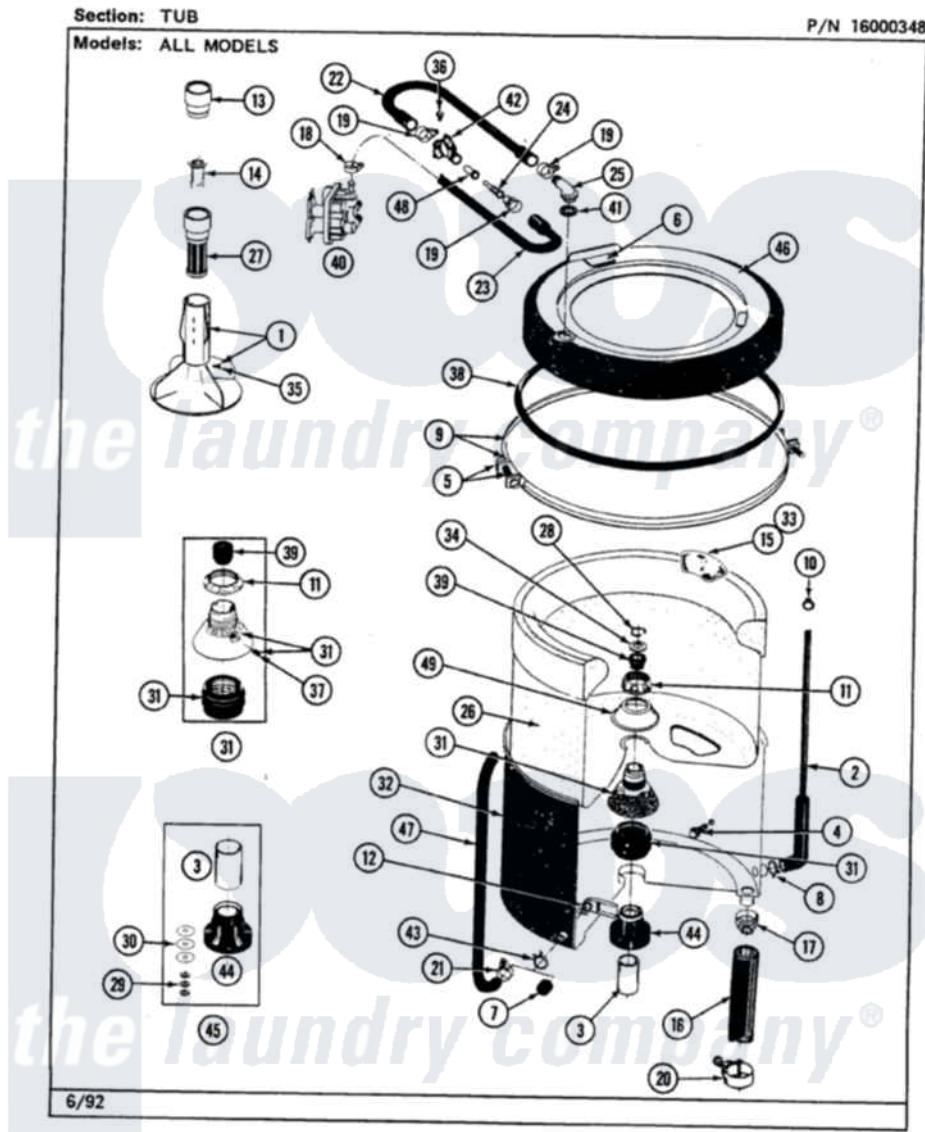

# Maytag LAT7400ABL 07 - TUB

34

Maytag [Residential Maytag LAT7400ABL Washer Parts](#) Parts Diagram 07 - TUB  
Click on the part number to view part

Item	Original Part Number	Replaced By	Status	Part Description
1	<a href="#">207538</a>			Agitator W/Lock Screw
2	212942	<a href="#">22001619</a>		Tube, Water Level Switch
3	<a href="#">211130</a>			Bearing Liner, Tub Bearing
4	200744	<a href="#">W10175939</a>		Bolt
"	205254	<a href="#">W10175938</a>		Bolt
5	<a href="#">205529</a>			Nut And Bolt Kit For Tub Clam
6	<a href="#">215232</a>			Bumper, Unbalance
8	<a href="#">211641</a>			Clamp, 1-1/16"
9	<a href="#">200846</a>			Clamp - Tub Cover
10	410296	<a href="#">596669</a>		Clamp, Manifold
11	211047	<a href="#">6-2110472</a>		Nut- Clamp
13	<a href="#">215721</a>			Dispensing Cap
14	<a href="#">215733</a>			Dispensing Cup
15	<a href="#">207219</a>			Filter, Self-Cleaning
16	<a href="#">Y212989</a>			Hose, Outer Tub To Pump
17	200900	<a href="#">616099</a>		Clamp