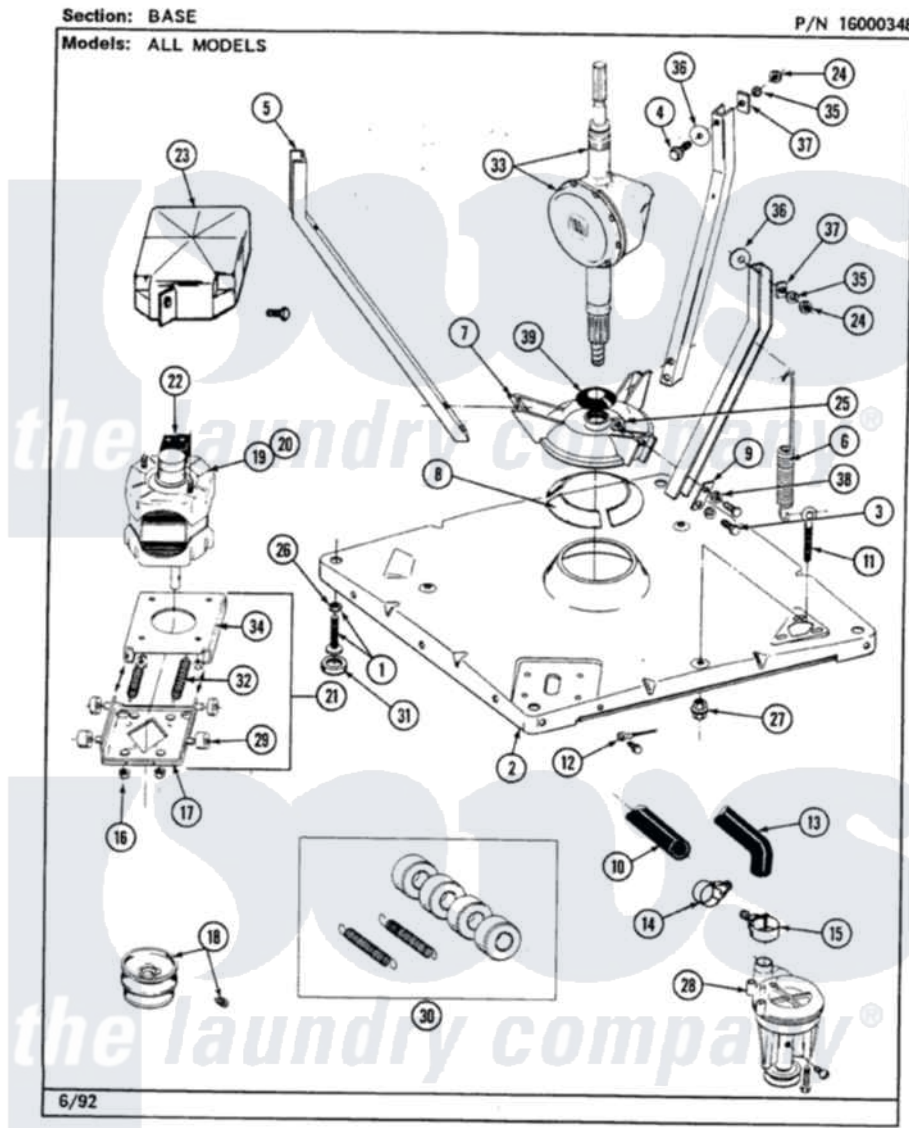

Maytag LAT7400ABW 01 - BASE

38

Maytag [Residential Maytag LAT7400ABW Washer Parts](#) Parts Diagram 01 - BASE
 Click on the part number to view part

Item	Original Part Number	Replaced By	Status	Part Description
1	Y302699	22003428		Leg, Adjustable
2	203274			Base With Damper Pads
3	Y015627			Screw- Hex
4	205254	W10175938		Bolt
"	200744	W10175939		Bolt
5	213100		Not Available	PART NOT USED
6	213054			Centering Spring - 3 Used
7	203725			Damper W/Bolt And Clip
8	203956			Damper Pad Kit
9	213073			Washer, Double Brace
10	214767	22001448		Hose, Pump
11	213120	216416		Bolt, Eye/Centering Spring
12	210186	3370225		Screw
"	204807			Ground Wire, Supp. Plte To Top Cover
13	Y212989			Hose, Outer Tub To Pump
14	200461	285655		Clamp, Hose

15	202574	3367052	Clamp, Hose
16	Y311426	3400029	Nut, Adapter Plate
17	205908		Motor Mount Assembly
18	200816	6-2008160	Pulley- MO
"	Y053241		Set Screw, Motor Pulley
19	201805	12002351	Motor-Drve
21	205999		Motor Mount Assembly
22	205134	Not Available	MOTOR EXTERNAL START SWITCH
"	205131		Switch, Motor External Start
"	205133	Not Available	(PROD. IDNo. 2-1664-8 & 2-5463)
"	206504		Motor External Start Switch
"	206505	Not Available	PROD. No.201664-15, & No.205463-3.
"	205132	Not Available	SWITCH, MOTOR EXTERNAL START No.201664-14,205463-4 & 201800-4
23	213121	3400111	Screw, 12-14 X 5/8
"	215098		Shield, Motor
24	Y052734		Nut, Carrage Bolts And Bracket
25	Y052785		Nut, Brace To Damper
26	210385		Lock Nut For Adjustable Leg
27	211949		Nut, Adjustment Eyebolt
28	202203	6-2022030	Pump As Pa
"	211880		Screw, HeX Head No.10 X 1/2 Inc
"	Y015408	22003235	Screw, Bearing Insert
29	204998	205000	Roller And Spring Kit 4+Spr
30	205000		Roller And Spring Kit 4+Spr
31	210684		Foot, Adjustable Leg
32	202718		Springs, Tension
33	206708	6-2097790	Transmison
34	214956		Motor Mount Assembly
35	Y054867		Washer, Lock
36	211100		Washer, Outer Tub
37	212979	Not Available	WASHER, TUB BRACE
38	911852	486009	Lockwasher
39	211028	22001586	Deflector, Water