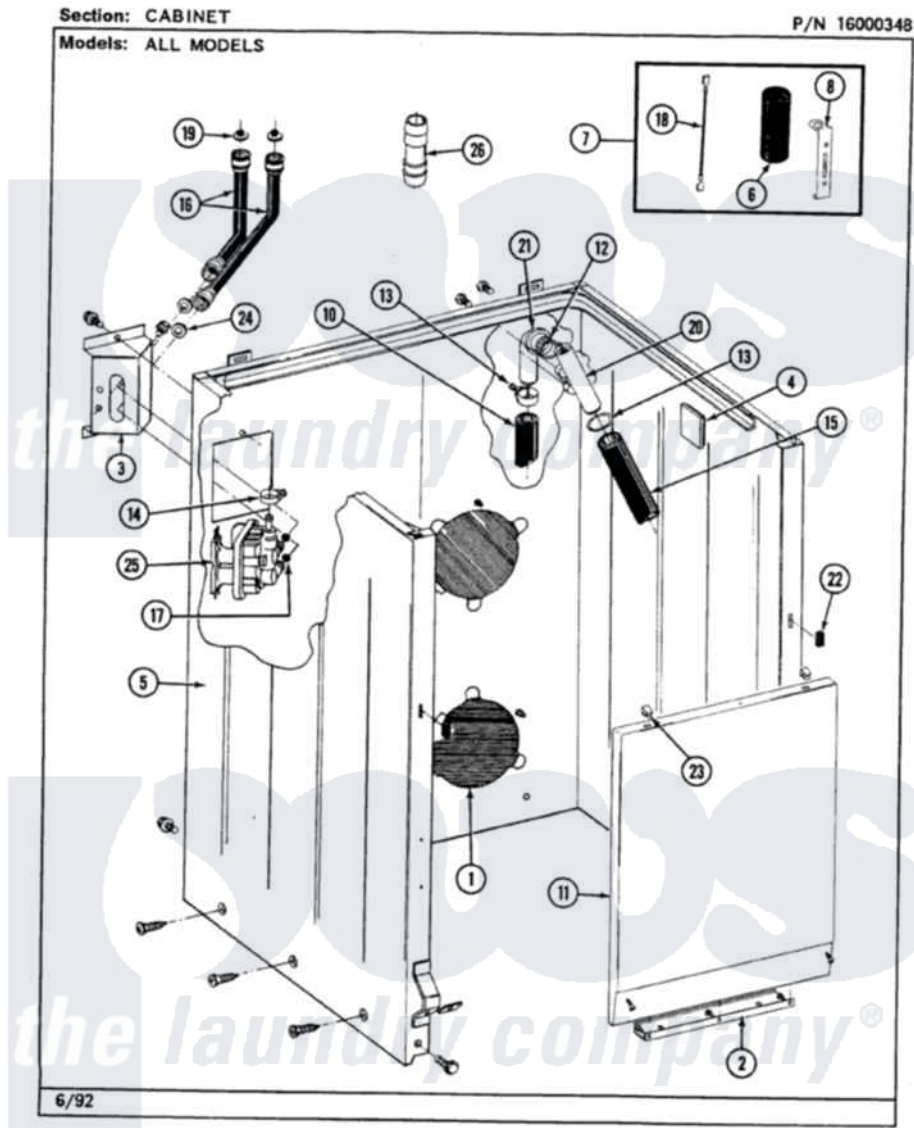

# Maytag LAT7400ABW 02 - CABINET

30

Maytag [Residential Maytag LAT7400ABW Washer Parts](#) Parts Diagram 02 - CABINET  
 Click on the part number to view part

Item	Original Part Number	Replaced By	Status	Part Description
1	211878		Not Available	PLATE, ACCESS
"	211294	<a href="#">90767</a>		Screw, 8A X 3/8 HeX Washer Head Tapping
2	<a href="#">213846</a>			Guard, Belt
"	211294	<a href="#">90767</a>		Screw, 8A X 3/8 HeX Washer Head Tapping
3	212276	<a href="#">W10116760</a>		Screw
"	214812	<a href="#">22002361</a>		Bracket, Water Valve
4	<a href="#">215058</a>			Pad, Cabinet Bumper
5	203319	<a href="#">22203319</a>		Cabinet
"	<a href="#">204439</a>			Screw And Fstner Assembly
"	213122	<a href="#">27001200</a>		Screw
"	213121	<a href="#">3400111</a>		Screw, 12-14 X 5/8
"	<a href="#">213007</a>			Xfor Cabinet See Cabinet, Back
6	<a href="#">Y200832</a>			Capacitor
7	<a href="#">206103</a>			Capacitor Kit