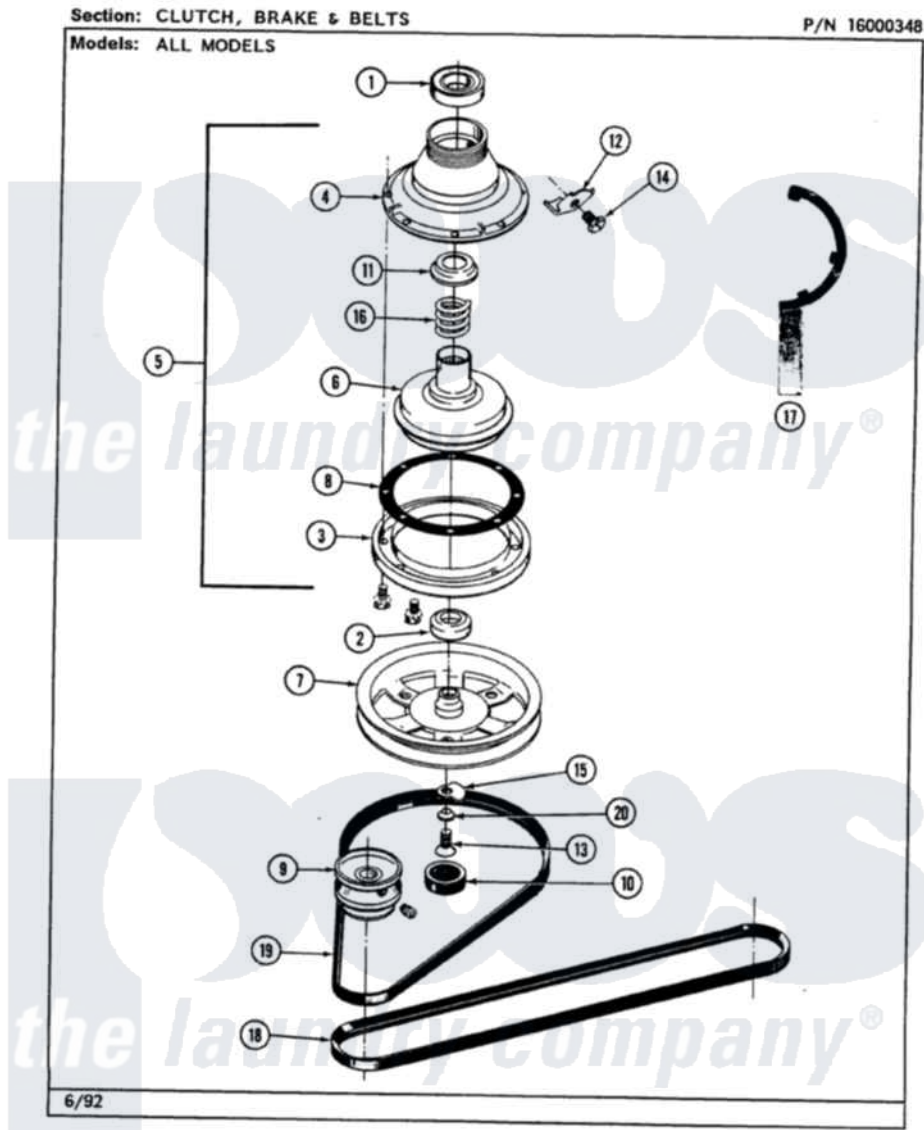

# Maytag LAT7400ABW 03 - CLUTCH, BRAKE & BELTS

42

Maytag Residential Maytag LAT7400ABW Washer Parts Parts Diagram 03 - CLUTCH, BRAKE & BELTS  
 Click on the part number to view part

Item	Original Part Number	Replaced By	Status	Part Description
1	Y200720	<a href="#">22003441</a>		Bearing, Rear
2	<a href="#">200835</a>			Bearing, Brake Rotor
3	211043	<a href="#">6-2011900</a>		Brake Asse
"	211000			SCREW, BRAKE DRUM (HEX HEAD)
4	211045	<a href="#">6-2011900</a>		Brake Asse
5	201190	<a href="#">6-2011900</a>		Brake Asse
6	201126	<a href="#">6-2011900</a>		Brake Asse
7	211059	<a href="#">6-2301530</a>		Pulley
8	211042	<a href="#">6-2011900</a>		Brake Asse
9	<a href="#">Y053241</a>			Set Screw, Motor Pulley
"	200816	<a href="#">6-2008160</a>		Pulley- MO
10	211038		Not Available	CAP, OIL RETAINER
11	211039	<a href="#">6-2011900</a>		Brake Asse
12	<a href="#">213325</a>			Clip, Retaining
13	211375	<a href="#">681582</a>		Screw
14	<a href="#">213326</a>			Bolt, Sems Retaining Clip

15	<a href="#">211089</a>		Lug, Stop Pulley
16	211041	<a href="#">6-2011900</a>	Brake Asse
17	Y038315	<a href="#">038315</a>	Tool
18	<a href="#">211124</a>		Part Not Used
19	<a href="#">211125</a>		V Belt, DiVe Pulley
20	211090	<a href="#">22003555</a>	Washer, Stop Lug