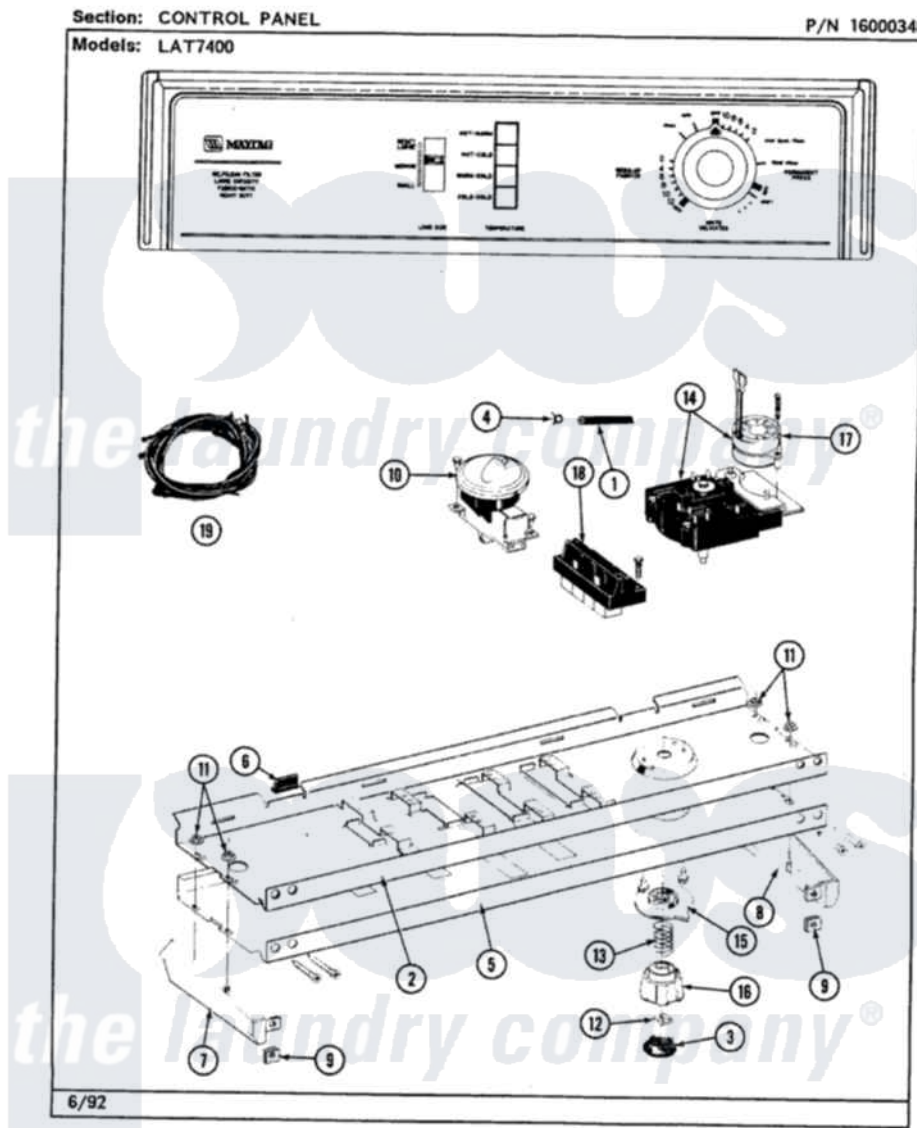

# Maytag LAT7400ABW 04 - CONTROL PANEL

10

Maytag [Residential Maytag LAT7400ABW Washer Parts](#) Parts Diagram 04 - CONTROL PANEL

[Click on the part number to view part](#)

Item	Original Part Number	Replaced By	Status	Part Description
1	212942	<a href="#">22001619</a>		Tube, Water Level Switch
2	<a href="#">214809</a>			Back Up Plate
"	<a href="#">210932</a>			Screw, No.8 X 9/16 Ctsk Note: Screw, Inlet Duct
3	215821		Not Available	CAP, KNOB
4	410296	<a href="#">596669</a>		Clamp, Manifold
5	207400		Not Available	CONTROL PANEL
"	<a href="#">210932</a>			Screw, No.8 X 9/16 Ctsk Note: Screw, Inlet Duct
6	<a href="#">214897</a>			Pad, Control Panel
7	207215		Not Available	END CAP LH
8	207216		Not Available	END CAP RH
9	<a href="#">214894</a>			Fastener, End Cap
10	211168	<a href="#">W10139210</a>		Screw, 8-18 X 5/16
"	207362		Not Available	INFINITE LEVEL PRESSURE SWITCH
11	<a href="#">214872</a>			Palnut, End Cap Note: Nut, Lamp Holder

12	<a href="#">211605</a>		Bezel, Timer Dial
13	<a href="#">211065</a>		Spring, Index Wheel
14	207376	<a href="#">22207376</a>	Timer
"	213966	<a href="#">3400014</a>	Screw
15	215827	Not Available	TIMER DIAL SKIRT
16	<a href="#">215828</a>		Knob, Timer
17	205033	<a href="#">22205033</a>	Motor- Tim
18	213117	<a href="#">67006908</a>	Screw, Ice Rack
"	207367	Not Available	TEMP CONTROL SWITCH - 4 BUTTON
19	<a href="#">207382</a>		Wire Harness