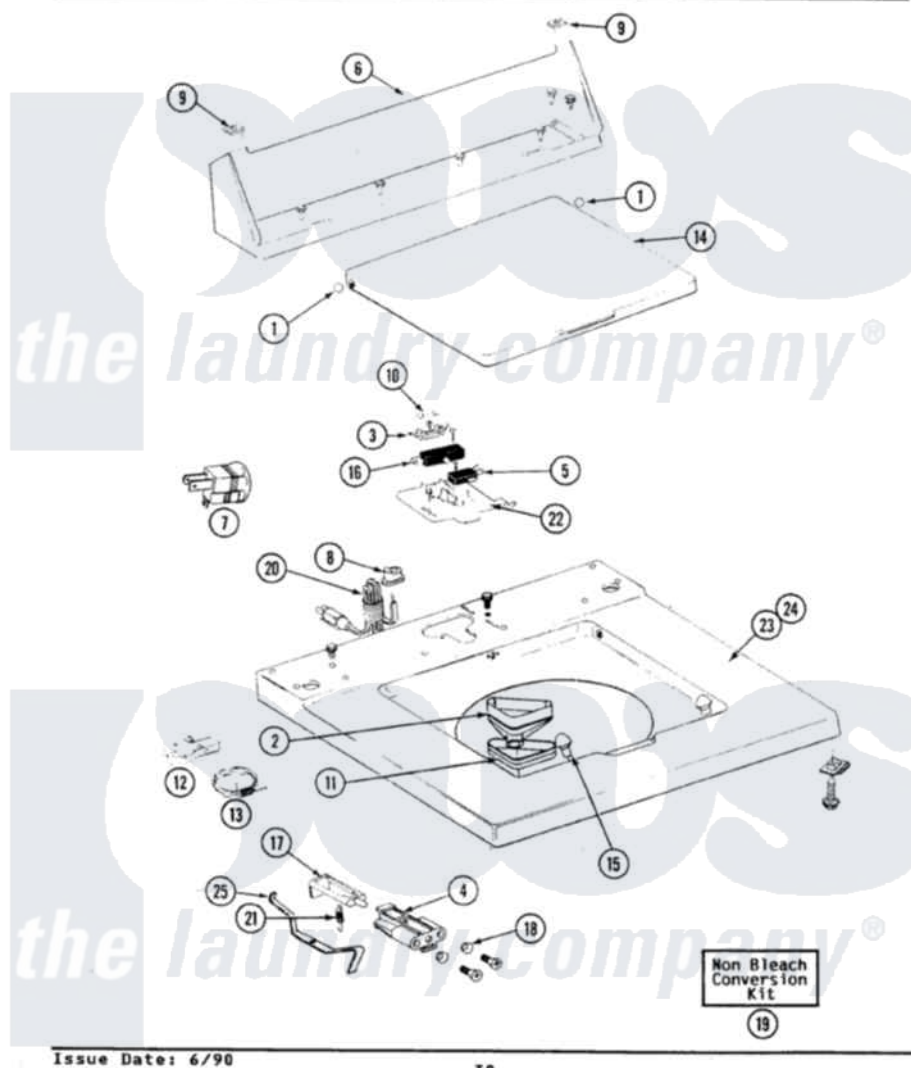

# Maytag LAT7400ABW 05 - TOP

SECTION: TOP COVER, CONSOLE & LID SWITCH  
 MODEL: ALL MODELS

Issue Date: 6/90

30

Maytag [Residential Maytag LAT7400ABW Washer Parts](#) Parts Diagram 05 - TOP  
 Click on the part number to view part

Item	Original Part Number	Replaced By	Status	Part Description
1	<a href="#">211726</a>			Hinge, Ball Lid
2	<a href="#">215577</a>			Bleach Inlet White
3	<a href="#">207167</a>			Block, Fuse
"	215705	<a href="#">Y311711</a>		Screw, Fuse Block
4	910182	<a href="#">25-7809</a>		Screw, No.6-20 1/2 Flthd Torx
"	214279	<a href="#">204968</a>		Plunger And Bracket Assembly--W
5	<a href="#">207166</a>			Switch, Check
"	<a href="#">22001352</a>			Screw, Check Switch
6	<a href="#">205635</a>			Console
"	211294	<a href="#">90767</a>		Screw, 8A X 3/8 HeX Washer Head Tapping
"	<a href="#">Y313559</a>			Screw
7	<a href="#">Y201808</a>			Converter
8	<a href="#">211881</a>			Grommet, Cord Part Not Used-Gas Models Only
9	<a href="#">215075</a>			Fastener, Control Panel To Console