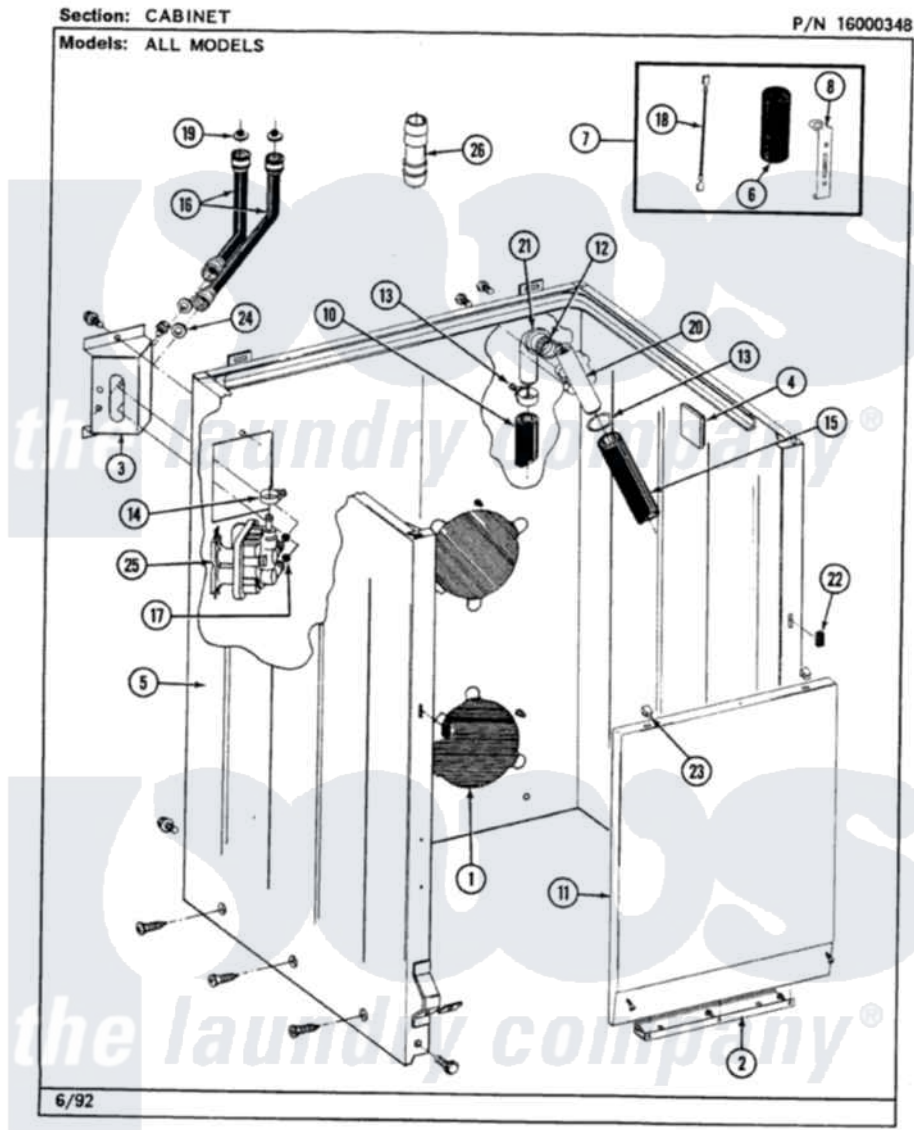

# Maytag LAT7400ABX 01 - CABINET

30

Maytag Residential Maytag LAT7400ABX Washer Parts Parts Diagram 01 - CABINET  
 Click on the part number to view part

Item	Original Part Number	Replaced By	Status	Part Description
1	211878		Not Available	PLATE, ACCESS
2	211294	<a href="#">90767</a>		Screw, 8A X 3/8 HeX Washer Head Tapping
"	<a href="#">213846</a>			Guard, Belt
3	212276	<a href="#">W10116760</a>		Screw
"	214812	<a href="#">22002361</a>		Bracket, Water Valve
4	<a href="#">215058</a>			Pad, Cabinet Bumper
5	<a href="#">204439</a>			Screw And Fstner Assembly
"	<a href="#">213007</a>			Xfor Cabinet See Cabinet, Back
"	213121	<a href="#">3400111</a>		Screw, 12-14 X 5/8
"	213122	<a href="#">27001200</a>		Screw
6	<a href="#">Y200832</a>			Capacitor
7	<a href="#">206103</a>			Capacitor Kit
8	<a href="#">211149</a>			Clip, Capacitor
9	202861	<a href="#">202860</a>		Inlet Hose Assembly
10	<a href="#">V050110</a>			(7/8" I.D. CARTON OF 50

10	<a href="#">1039143</a>		FT.)
"	<a href="#">216017</a>		Hose, Drain
12	<a href="#">214765</a>		Gasket, Siphon Break
13	200908	<a href="#">285655</a>	Clamp, Hose
14	<a href="#">201575</a>		Clamp, Hose
15	214767	<a href="#">22001448</a>	Hose, Pump
16	200672	<a href="#">76314</a>	Hose, Inlet 6 Ft. Hose With Elbow
"	<a href="#">202860</a>		Inlet Hose Assembly
17	214337	<a href="#">96160</a>	Screen
18	<a href="#">203237</a>		No.17 Wire With Terminal
19	200961	<a href="#">12001413</a>	Strainer And Washer Kit
20	<a href="#">206638</a>		Siphon Break
"	<a href="#">Y014874</a>		Screw, Idler Arm And Sleeve
21	Y216016	<a href="#">W10116738</a>	Elbow
22	214376	<a href="#">22002331</a>	Spacer, Front Panel
23	212982	<a href="#">22001650</a>	Fastener, Spring
24	<a href="#">Y013783</a>		Washer, Inlet Hose
25	<a href="#">205613</a>		Water Valve
"	212276	<a href="#">W10116760</a>	Screw
26	<a href="#">Y216015</a>		Coupling, Hose