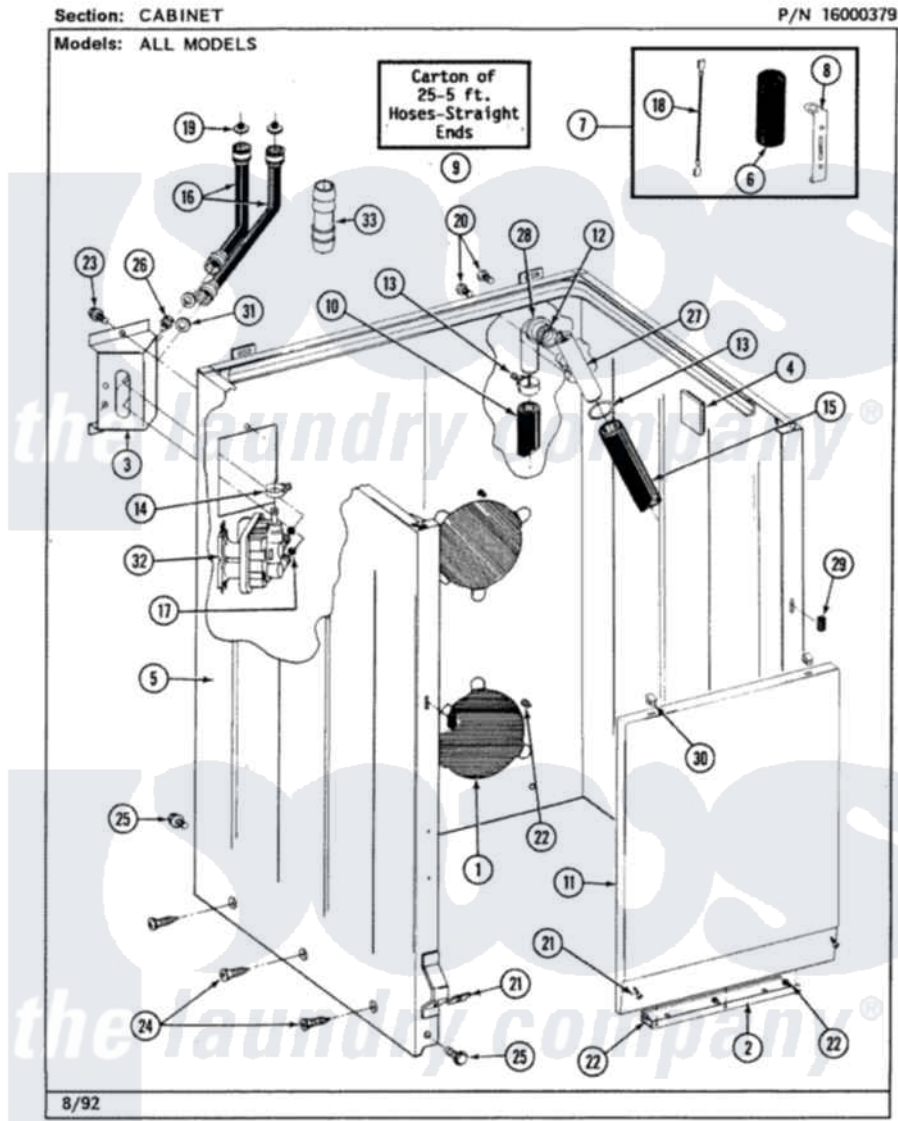

Maytag LAT7480AAL 02 - CABINET

Maytag Residential Maytag LAT7480AAL Washer Parts Parts Diagram 02 - CABINET
 Click on the part number to view part

Item	Original Part Number	Replaced By	Status	Part Description
1	211878		Not Available	PLATE, ACCESS
2	213846			Guard, Belt
3	214812	22002361		Bracket, Water Valve
4	215058			Pad, Cabinet Bumper
5	203319L		Not Available	(ALMOND)
6	Y200832			Capacitor
7	206103			Capacitor Kit
8	211149			Clip, Capacitor
10	Y059149			(7/8" I.D. CARTON OF 50 FT.)
"	216017			Hose, Drain
11	212998L		Not Available	FRONT PANEL-ALMOND
12	214765			Gasket, Siphon Break
13	200908	285655		Clamp, Hose
14	201575			Clamp, Hose
15	214767	22001448		Hose, Pump
				Hose, Inlet 6 Ft. Hose With

16	200672	76314	Hose, Inlet 6 Ft. Hose With Elbow
17	214337	96160	Screen
18	203237		No.17 Wire With Terminal
19	200961	12001413	Strainer And Washer Kit
20	Y014874		Screw, Idler Arm And Sleeve
21	204439		Screw And Fstner Assembly
22	211294	90767	Screw, 8A X 3/8 HeX Washer Head Tapping
"	211294	90767	Screw, 8A X 3/8 HeX Washer Head Tapping
23	212276	W10116760	Screw
24	213007		Xfor Cabinet See Cabinet, Back
25	213121	3400111	Screw, 12-14 X 5/8
"	213122	27001200	Screw
26	Y313561		Screw---NA
27	206638		Siphon Break
28	Y216016	W10116738	Elbow
29	214376	22002331	Spacer, Front Panel
30	212982	22001650	Fastener, Spring
31	Y013783		Washer, Inlet Hose
32	205613		Water Valve
33	Y216015		Coupling, Hose