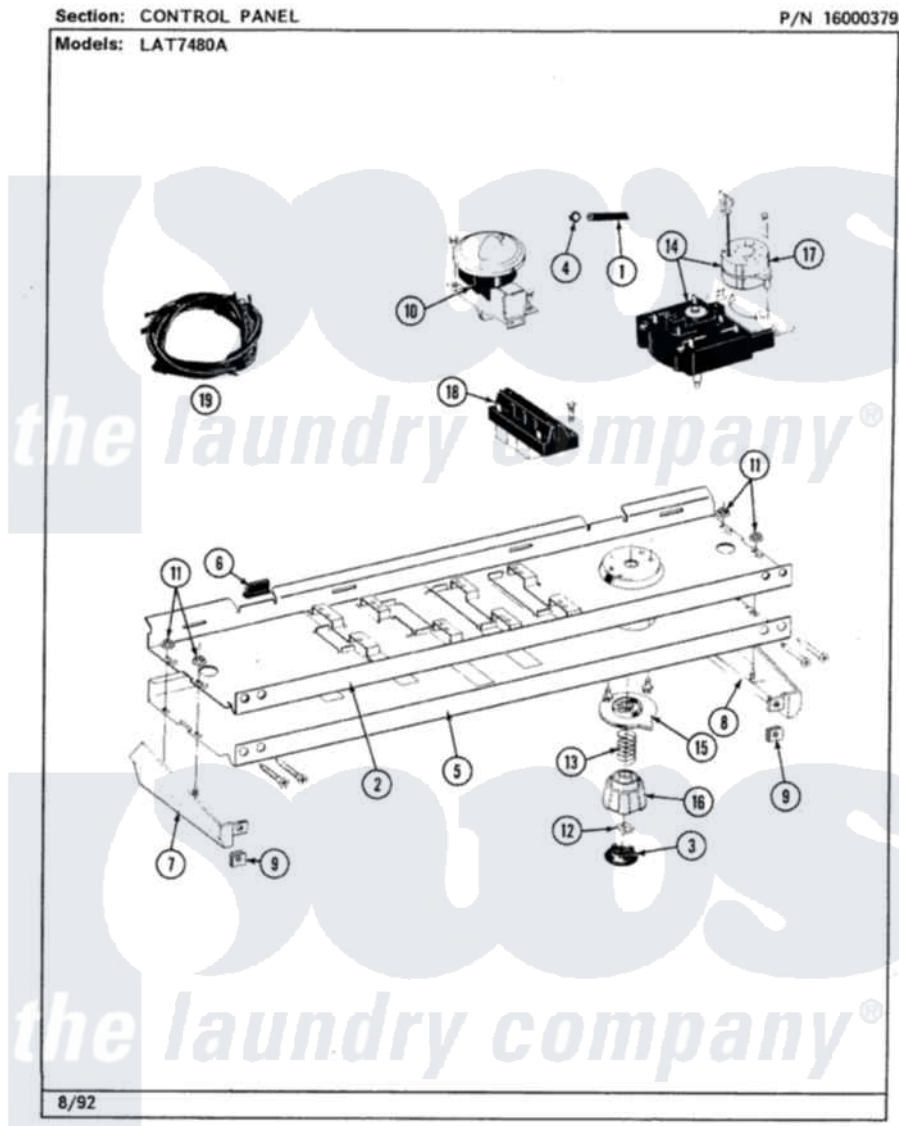

Maytag LAT7480AAL 04 - CONTROL PANEL

2

Maytag [Residential Maytag LAT7480AAL Washer Parts](#) Parts Diagram 04 - CONTROL PANEL

[Click on the part number to view part](#)

Item	Original Part Number	Replaced By	Status	Part Description
1	212942	22001619		Tube, Water Level Switch
2	214809			Back Up Plate
"	210932			Screw, No.8 X 9/16 Ctsk Note: Screw, Inlet Duct
3	215821		Not Available	CAP, KNOB
4	410296	596669		Clamp, Manifold
5	208160		Not Available	CONTROL PANEL
"	210932			Screw, No.8 X 9/16 Ctsk Note: Screw, Inlet Duct
6	214897			Pad, Control Panel
7	207215		Not Available	END CAP LH
8	207216		Not Available	END CAP RH
9	214894			Fastener, End Cap
10	211168	W10139210		Screw, 8-18 X 5/16
"	207362		Not Available	INFINITE LEVEL PRESSURE SWITCH
11	214872			Palnut, End Cap Note: Nut, Lamp Holder

12	211605		Bezel, Timer Dial
13	211065		Spring, Index Wheel
14	207377	Not Available	TIMER
"	213966	3400014	Screw
15	215827	Not Available	TIMER DIAL SKIRT
16	215828		Knob, Timer
17	205033	22205033	Motor- Tim
18	213117	67006908	Screw, Ice Rack
"	207368	Not Available	TEMP CONTROL SWITCH - 3 BUTTON
19	207383		Wire Harness