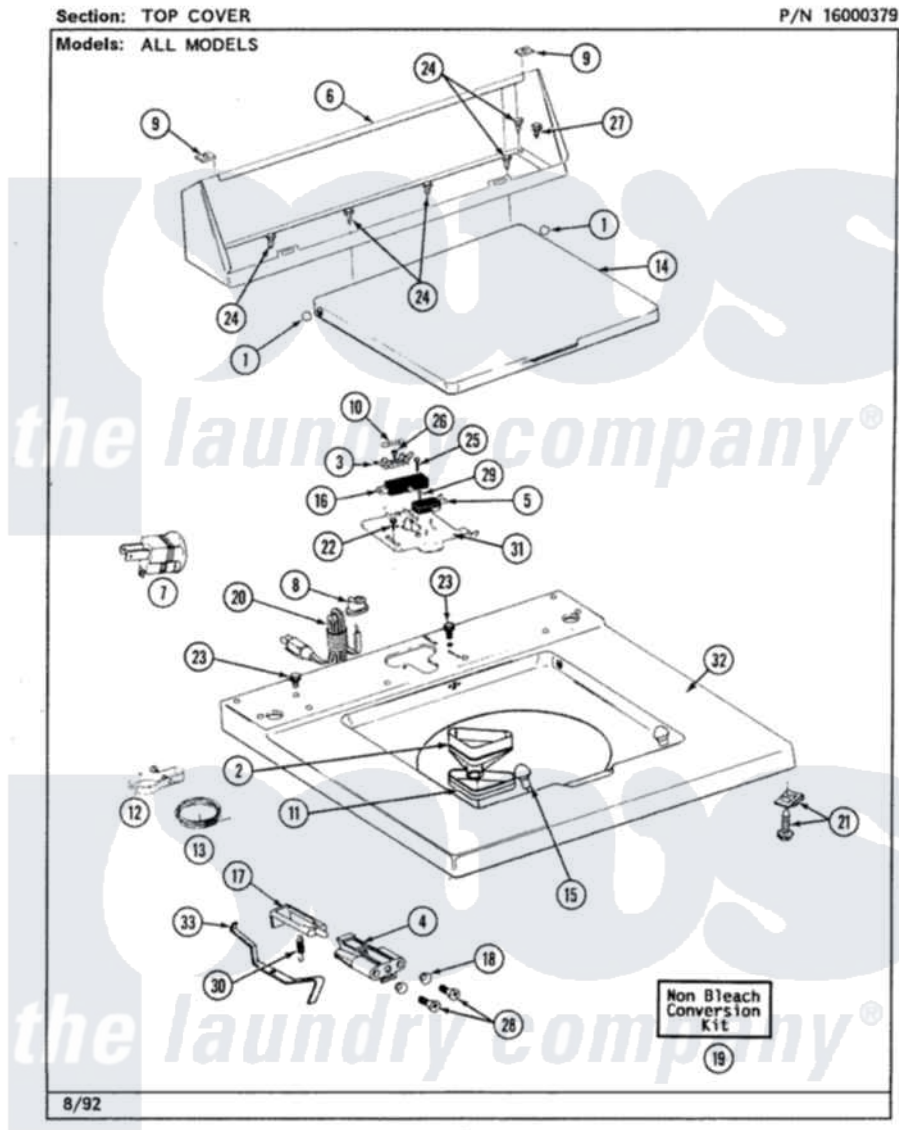

Maytag LAT7480AAL 05 - TOP COVER

6

Maytag Residential Maytag LAT7480AAL Washer Parts Parts Diagram 05 - TOP COVER
 Click on the part number to view part

Item	Original Part Number	Replaced By	Status	Part Description
1	211726			Hinge, Ball Lid
2	215578			Bleach Inlet Almond
3	207167			Block, Fuse
4	214279	204968		Plunger And Bracket Assembly--W
5	207166			Switch, Check
6	205635L		Not Available	CONSOLE (ALM)
7	Y201808			Converter
8	211881			Grommet, Cord Part Not Used-Gas Models Only
9	215075			Fastener, Control Panel To Console
10	207168	22001682		Switch Assembly, Lid W/4amp Fuse
11	214436			Gasket
12	301548			Clamp, Ground Wire
13	311155			Ground Wire And Clamp
14	216073L		Not Available	(ALMOND)---NA

15	212716		Bumper, Lid
16	205415	279347	Switch-Lid
17	215700		Not Available LID SWITCH PLUNGER
18	211500		Washer, Bracket To Top Cover
19	205997		Non-Bleach Conversion Kit
20	204590		Cord, Power
21	204445		Screw And Fastener Assembly
22	207159	489355	Screw, 8 X 1/2
23	210186	3370225	Screw
24	211294	90767	Screw, 8A X 3/8 HeX Washer Head Tapping
25	213501		Screw, No.6-20 X 1-1/8 Inch
26	215705	Y311711	Screw, Fuse Block
27	Y313559		Screw
28	910182	25-7809	Screw, No.6-20 1/2 Flthd Torx
29	22001352		Screw, Check Switch
30	213720		Spring, Lid Switch
31	Y215699	22001678	Bracket, Switch And Fuse
32	207170L		Top Cover Assembly ALM----NA
33	215704		Lever, Unbalance