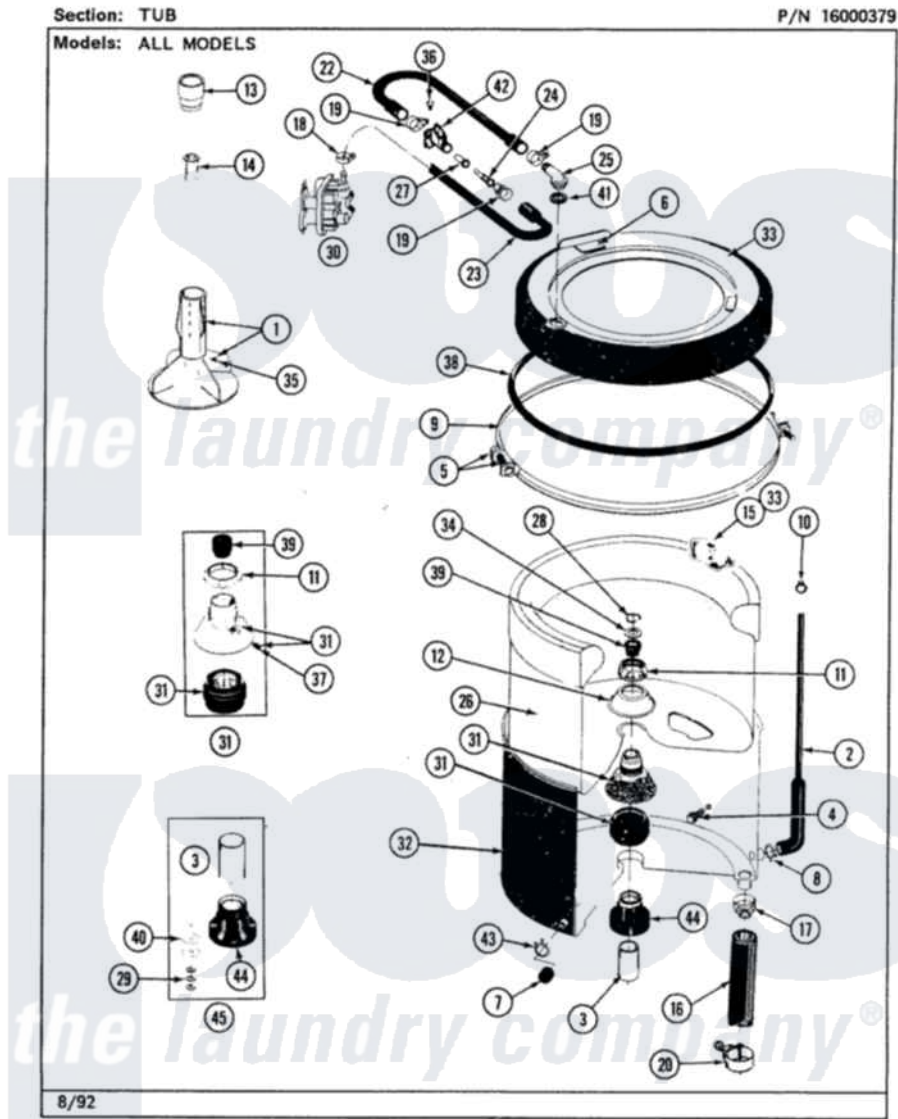

Maytag LAT7480AAL 07 - TUB

10

Maytag [Residential Maytag LAT7480AAL Washer Parts](#) Parts Diagram 07 - TUB
Click on the part number to view part

Item	Original Part Number	Replaced By	Status	Part Description
1	207538			Agitator W/Lock Screw
2	212942	22001619		Tube, Water Level Switch
3	211130			Bearing Liner, Tub Bearing
4	200744	W10175939		Bolt
"	205254	W10175938		Bolt
5	205529			Nut And Bolt Kit For Tub Clam
6	215232			Bumper, Unbalance
8	211641			Clamp, 1-1/16"
9	200846			Clamp - Tub Cover
10	410296	596669		Clamp, Manifold
11	211047	6-2110472		Nut- Clamp
12	211210			Washer, Clamping Nut
13	215721			Dispensing Cap
14	215733			Dispensing Cup
15	207219			Filter, Self-Cleaning
16	Y212989			Hose, Outer Tub To Pump

17	200900	616099		Clamp
18	201575			Clamp, Hose
19	202515	596669		Clamp, Manifold
20	202574	3367052		Clamp, Hose
21	204013	6-2040130		Tub Bearin
22	Y215234			Hose, Injector Fill
23	213013			Hose, Injector
24	213015			Nozzle, Injector
25	215235			Tube, Injector
26	207830		Not Available	INNER TUB W/PLUG
27	213016	216201		Nozzle
28	Y015667			Retaining Ring
29	Y054867			Washer, Lock
30	205613			Water Valve
31	204012	6-2095720		Mounting S
32	205486		Not Available	PART NOT USED
33	206380		Not Available	COVER, TUB
34	Y015666			Washer, Retaining -
35	206478		Not Available	SCREW & WASHER FOR AGITATOR
36	312620			Screw, Sems
37	211618	22001423		Set Screw, Mounting Stem
38	211232			Seal, Tub Cover
39	Y0A4298	6-0A57420		Seal- Agitator
40	211100			Washer, Outer Tub
41	215233			Seal For Injector Tube
42	215447			Sleeve For Injector
43	214739	596669		Clamp, Manifold
44	200824	6-2040130		Tub Bearin