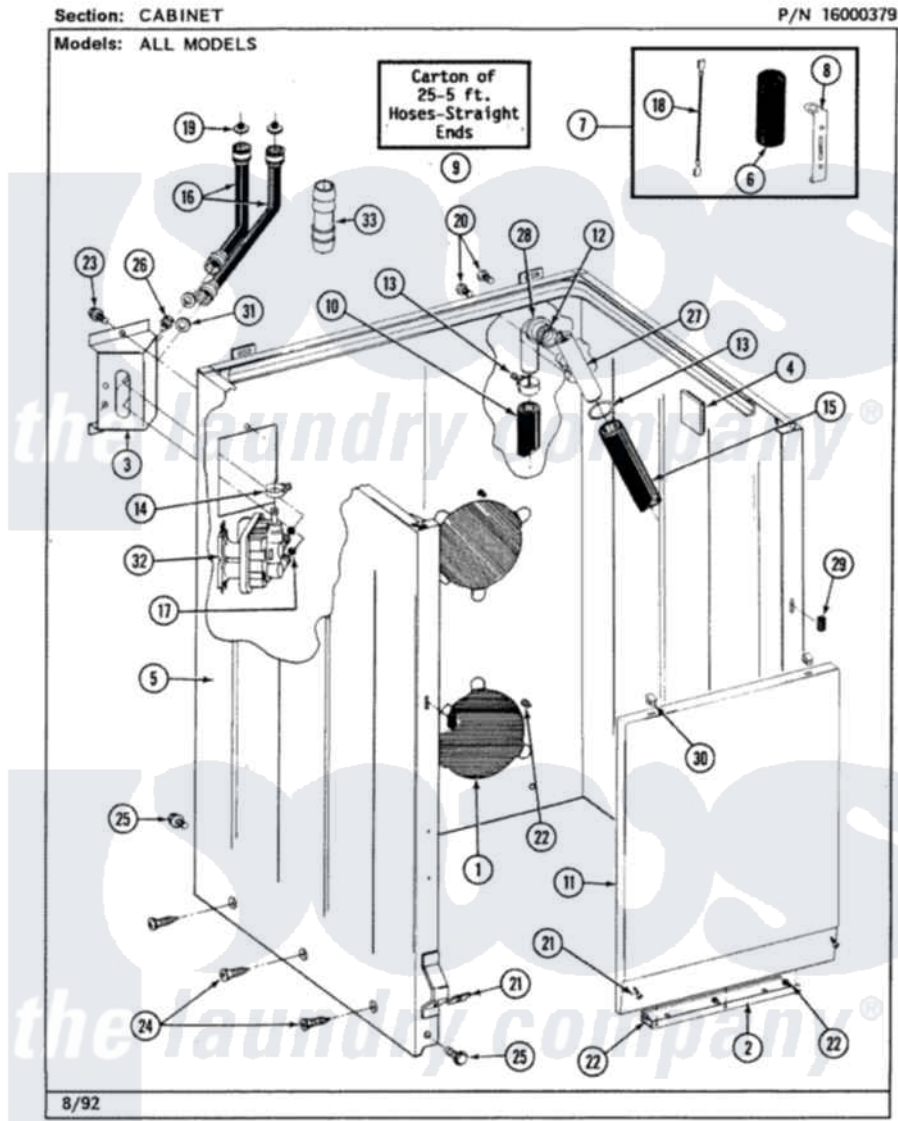

Maytag LAT7480ABL 02 - CABINET

8

Maytag Residential Maytag LAT7480ABL Washer Parts Parts Diagram 02 - CABINET
 Click on the part number to view part

Item	Original Part Number	Replaced By	Status	Part Description
1	211878		Not Available	PLATE, ACCESS
2	213846			Guard, Belt
3	214812	22002361		Bracket, Water Valve
4	215058			Pad, Cabinet Bumper
5	203319L		Not Available	(ALMOND)
6	Y200832			Capacitor
7	206103			Capacitor Kit
8	211149			Clip, Capacitor
10	Y059149			(7/8" I.D. CARTON OF 50 FT.)
"	216017			Hose, Drain
11	212998L		Not Available	FRONT PANEL-ALMOND
12	214765			Gasket, Siphon Break
13	200908	285655		Clamp, Hose
14	201575			Clamp, Hose
15	214767	22001448		Hose, Pump
				Hose, Inlet 6 Ft. Hose With

16	200672	76314	Hose, Inlet 6 Ft. Hose With Elbow
17	214337	96160	Screen
18	203237		No.17 Wire With Terminal
19	200961	12001413	Strainer And Washer Kit
20	Y014874		Screw, Idler Arm And Sleeve
21	204439		Screw And Fstner Assembly
22	211294	90767	Screw, 8A X 3/8 HeX Washer Head Tapping
"	211294	90767	Screw, 8A X 3/8 HeX Washer Head Tapping
23	212276	W10116760	Screw
24	213007		Xfor Cabinet See Cabinet, Back
25	213121	3400111	Screw, 12-14 X 5/8
"	213122	27001200	Screw
26	Y313561		Screw----NA
27	206638		Siphon Break
28	Y216016	W10116738	Elbow
29	214376	22002331	Spacer, Front Panel
30	212982	22001650	Fastener, Spring
31	Y013783		Washer, Inlet Hose
32	205613		Water Valve
33	Y216015		Coupling, Hose