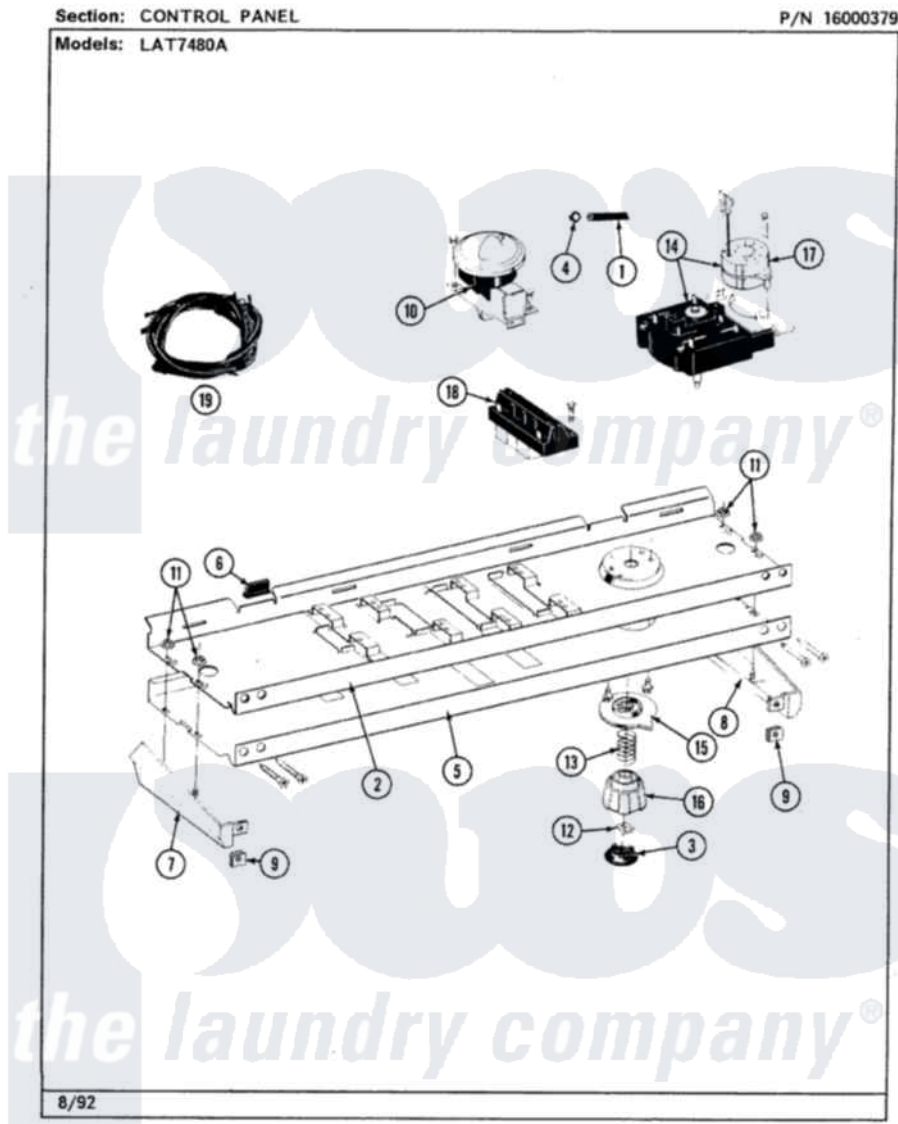

Maytag LAT7480ABL 04 - CONTROL PANEL

2

Maytag [Residential Maytag LAT7480ABL Washer Parts](#) Parts Diagram 04 - CONTROL PANEL
Click on the part number to view part

Item	Original Part Number	Replaced By	Status	Part Description
1	212942	22001619		Tube, Water Level Switch
2	214809			Back Up Plate
"	210932			Screw, No.8 X 9/16 Ctsk Note: Screw, Inlet Duct
3	215821		Not Available	CAP, KNOB
4	410296	596669		Clamp, Manifold
5	208160		Not Available	CONTROL PANEL
"	210932			Screw, No.8 X 9/16 Ctsk Note: Screw, Inlet Duct
6	214897			Pad, Control Panel
7	207215		Not Available	END CAP LH
8	207216		Not Available	END CAP RH
9	214894			Fastener, End Cap
10	211168	W10139210		Screw, 8-18 X 5/16
"	207362		Not Available	INFINITE LEVEL PRESSURE SWITCH
11	214872			Palnut, End Cap Note: Nut, Lamp Holder

12	211605		Bezel, Timer Dial
13	211065		Spring, Index Wheel
14	207377	Not Available	TIMER
"	213966	3400014	Screw
15	215827	Not Available	TIMER DIAL SKIRT
16	215828		Knob, Timer
17	205033	22205033	Motor- Tim
18	213117	67006908	Screw, Ice Rack
"	207368	Not Available	TEMP CONTROL SWITCH - 3 BUTTON
19	207383		Wire Harness