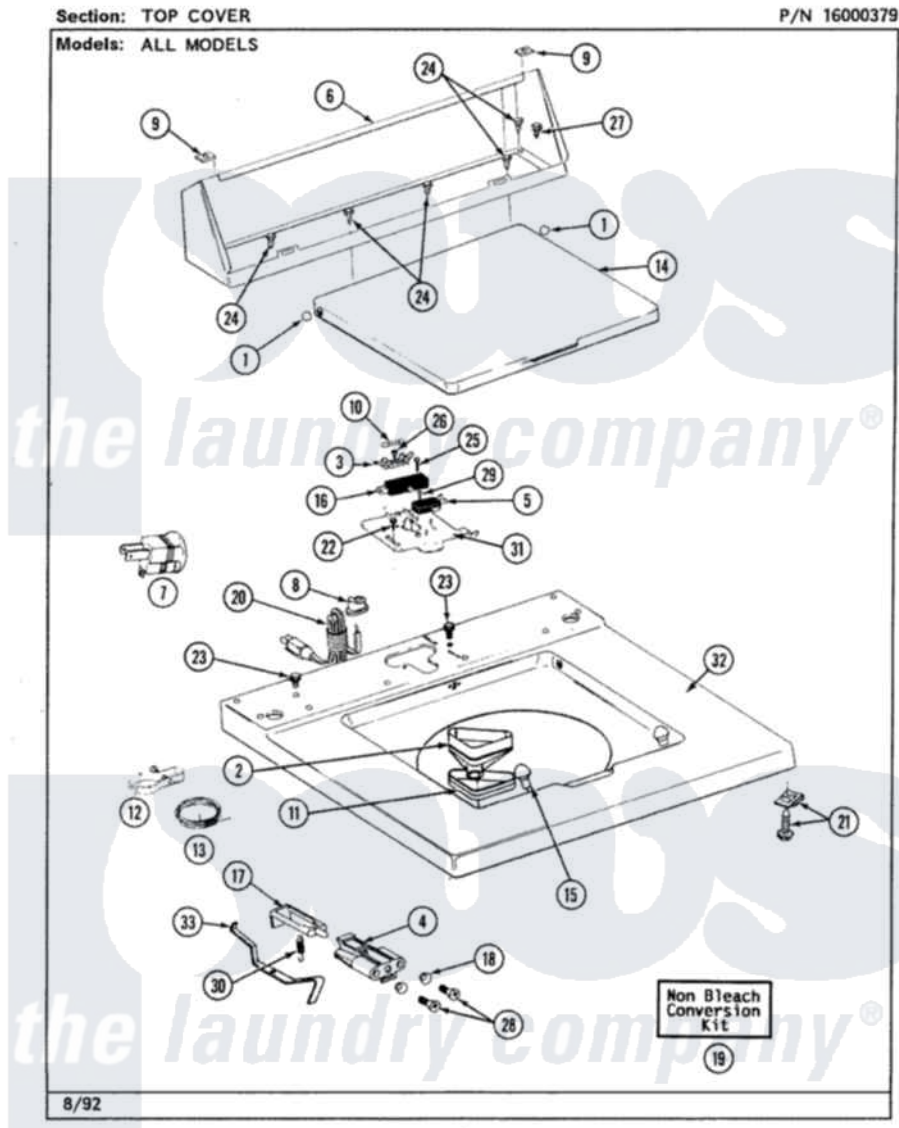

Maytag LAT7480ABL 05 - TOP COVER

Maytag Residential Maytag LAT7480ABL Washer Parts Parts Diagram 05 - TOP COVER
 Click on the part number to view part

Item	Original Part Number	Replaced By	Status	Part Description
1	211726			Hinge, Ball Lid
2	215578			Bleach Inlet Almond
3	207167			Block, Fuse
4	214279	204968		Plunger And Bracket Assembly--W
5	207166			Switch, Check
6	205635L		Not Available	CONSOLE (ALM)
7	Y201808			Converter
8	211881			Grommet, Cord Part Not Used-Gas Models Only
9	215075			Fastener, Control Panel To Console
10	207168	22001682		Switch Assembly, Lid W/4amp Fuse
11	214436			Gasket
12	301548			Clamp, Ground Wire
13	311155			Ground Wire And Clamp
14	216073L		Not Available	(ALMOND)---NA

15	212716		Bumper, Lid
16	205415	279347	Switch-Lid
17	215700		Not Available LID SWITCH PLUNGER
18	211500		Washer, Bracket To Top Cover
19	205997		Non-Bleach Conversion Kit
20	204590		Cord, Power
21	204445		Screw And Fastener Assembly
22	207159	489355	Screw, 8 X 1/2
23	210186	3370225	Screw
24	211294	90767	Screw, 8A X 3/8 HeX Washer Head Tapping
25	213501		Screw, No.6-20 X 1-1/8 Inch
26	215705	Y311711	Screw, Fuse Block
27	Y313559		Screw
28	910182	25-7809	Screw, No.6-20 1/2 Flthd Torx
29	22001352		Screw, Check Switch
30	213720		Spring, Lid Switch
31	Y215699	22001678	Bracket, Switch And Fuse
32	207170L		Top Cover Assembly ALM----NA
33	215704		Lever, Unbalance